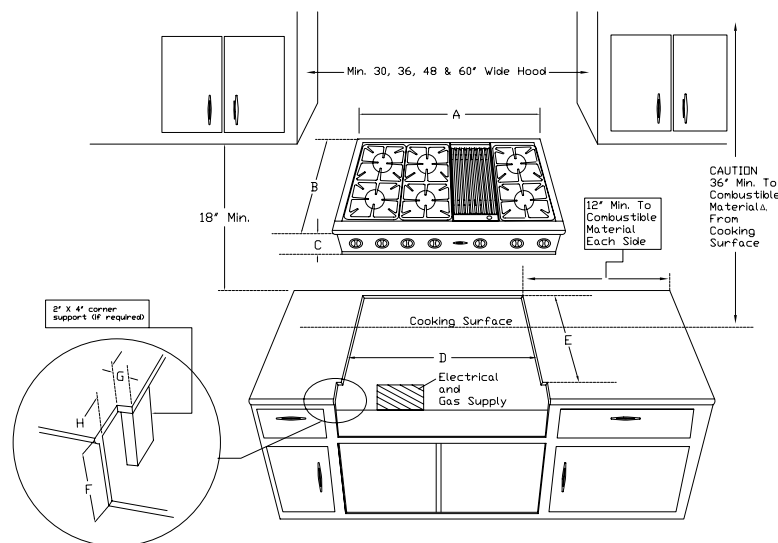

CABINET PREPARATION

MODELS	A	B	C	D	E	F	G	H
GRT30 Models	29 7/8"	27 1/8"	8 1/4"	28 15/16"	23 1/8"	7 1/2"	1/2"	2-1/2"
GRT36 Models	35 7/8"	27 1/8"	8 1/4"	35 15/16"	23 1/8"	7 1/2"	1/2"	2-1/2"
GRT48 Models	47 7/8"	27 1/8"	8 1/4"	48 15/16"	23 1/8"	7 1/2"	1/2"	2-1/2"
GRT60 Models	59 7/8"	27 1/8"	8 1/4"	58 15/16"	23 1/8"	7 1/2"	1/2"	2-1/2"