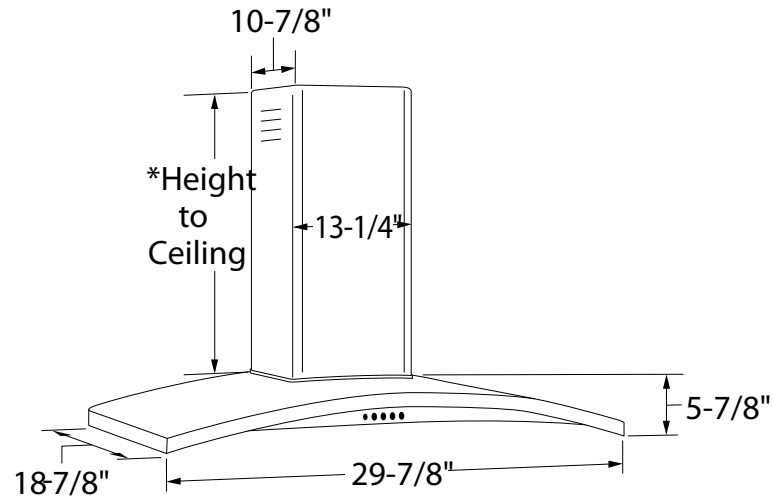

PV970N

GE Profile™ 30" Designer Hood

Dimensions and Installation Information (in inches)

Installation Information:

Before installing, consult Use & Care/ installation instructions packed with product for current dimensional data.

Amp Rating	
120V	4.1

30" Models Require a 30" Wide Opening

For answers to your Monogram®, GE Profile™ or GE® appliance questions, visit our website at ge.com or call GE Answer Center® service, 800.626.2000.