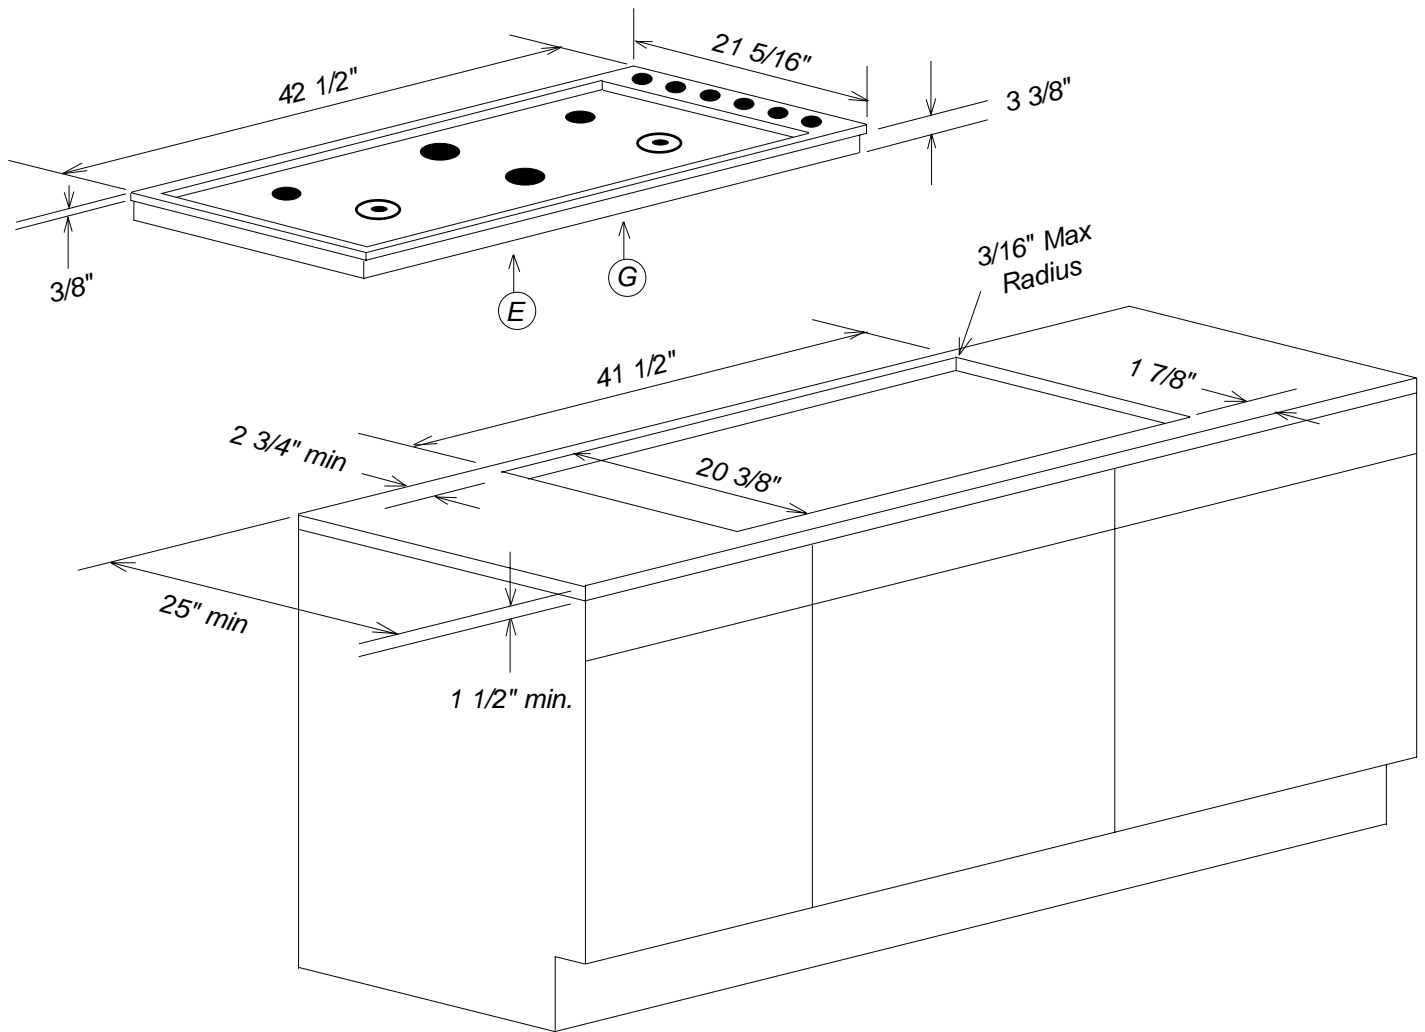

# Product and Cut-out Dimensions Sealed Gas Cooktop

KM3484G / KM3484LP

KM3485G / KM3485LP

Location Codes
<p>E - 6 foot -110 Volt - 15 Amp (NEMA 5-15) 3-wire power supply connects rear middle bottom.</p> <p>G - Gas connects rear right bottom. <b>MUST USE REGULATOR.</b></p>
Notes
<ul style="list-style-type: none"> <li>• Please specify <b>Natural Gas</b> or <b>LP</b> unit when ordering.</li> <li>• All installations must be done in accordance with local codes.</li> </ul>

NOTE: Drawing is not to scale.  
SPECIFICATION SHEETS 010405