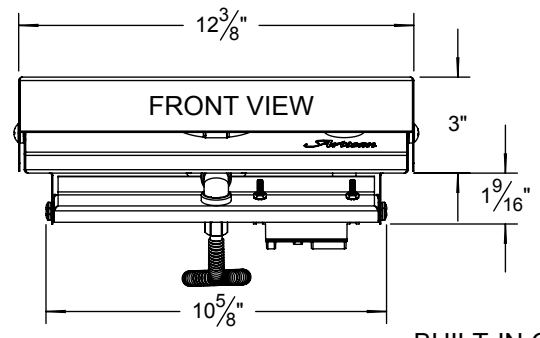

ART-SB1 TYPICAL INSTALLATION

COUNTER TOP CUTOUT REQUIREMENTS

UNIT IS SUPPLIED WITH 3/8"Ø X 42" LONG FLEXIBLE STAINLESS PIPING WITH TEE TO BE USED WITH ADJACENT ARTISAN GRILL.