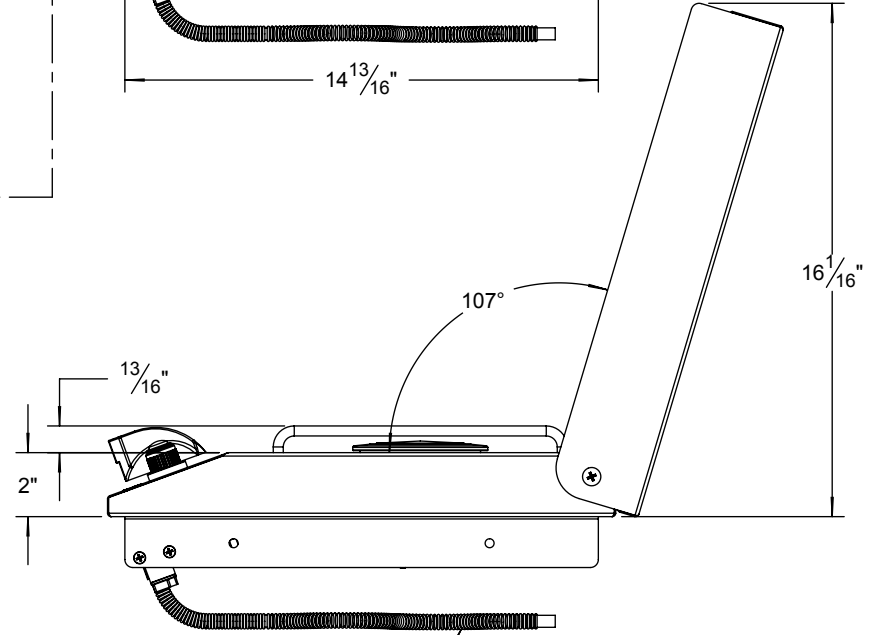

ART-SB1 TYPICAL INSTALLATION

COUNTER TOP CUTOUT REQUIREMENTS

UNIT IS SUPPLIED WITH 3/8"Ø X 42" LONG FLEXIBLE STAINLESS PIPING WITH TEE TO BE USED WITH ADJACENT ARTISAN GRILL.