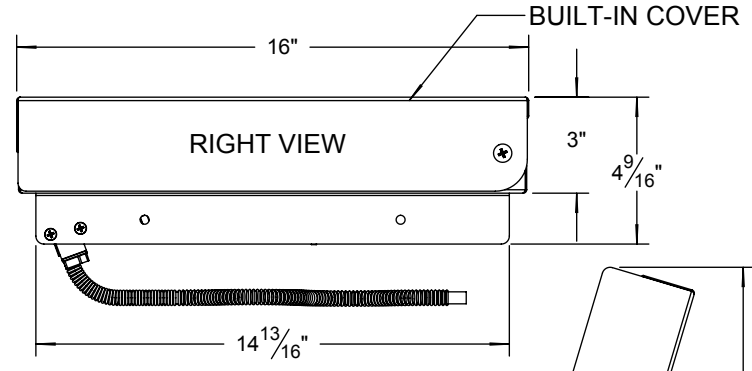

ART-SB1 TYPICAL INSTALLATION

COUNTER TOP CUTOUT REQUIREMENTS

UNIT IS SUPPLIED WITH 3/8"Ø X 42" LONG FLEXIBLE STAINLESS PIPING WITH TEE TO BE USED WITH ADJACENT ARTISAN GRILL.