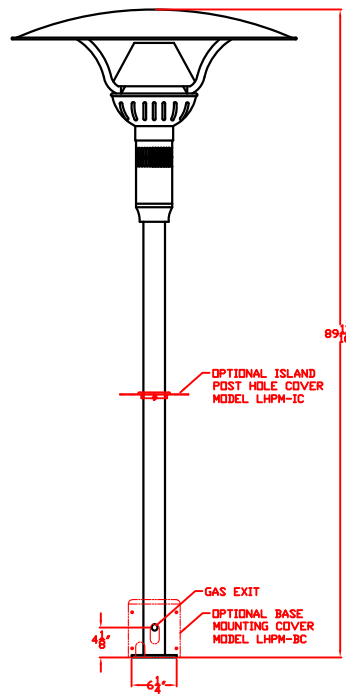

LYNX INFRARED OUTDOOR PATIO HEATER
MODEL LHPM
W/ DIMENSIONS

TOP VIEW

FRONT VIEW

REAR VIEW

BOTTOM FOOTPRINT