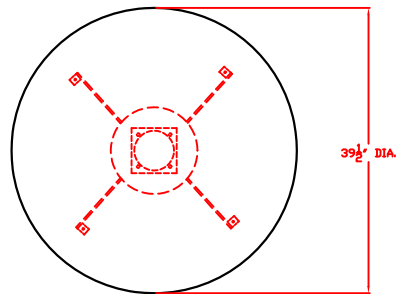

LYNX INFRARED OUTDOOR PATIO HEATER
MODEL LHPM
W/ DIMENSIONS

TOP VIEW

FRONT VIEW

REAR VIEW

BOTTOM FOOTPRINT