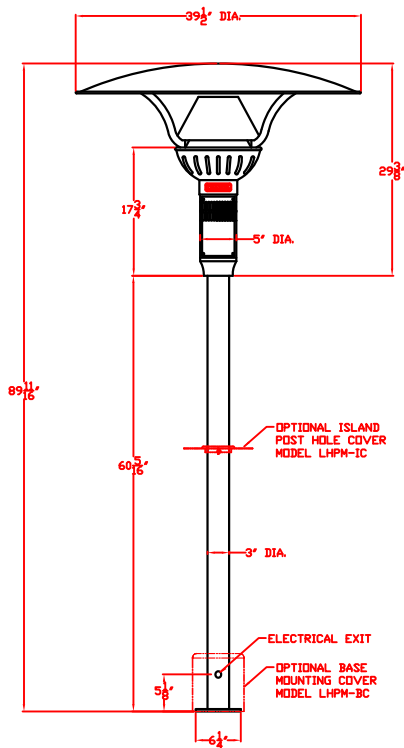

LYNX INFRARED OUTDOOR PATIO HEATER
MODEL LHPM
W/ DIMENSIONS

TOP VIEW

FRONT VIEW

REAR VIEW

BOTTOM FOOTPRINT