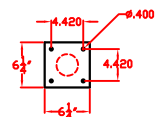

LYNX INFRARED OUTDOOR PATIO HEATER
MODEL LHPM
W/ DIMENSIONS

TOP VIEW

FRONT VIEW

REAR VIEW

BOTTOM FOOTPRINT