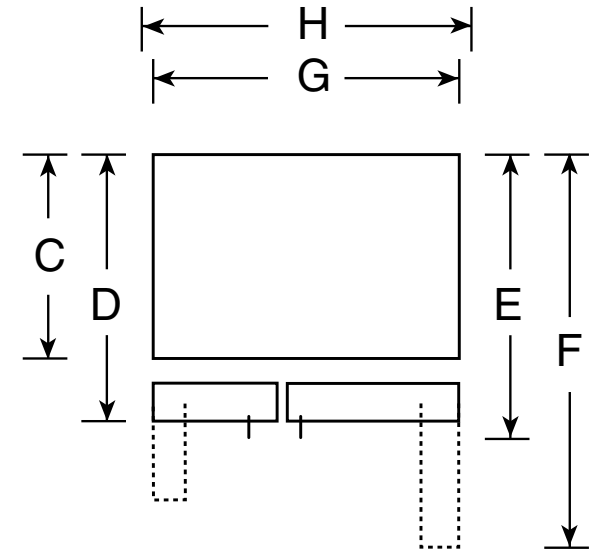

GSE23GGE

GE® ENERGY STAR® 23.1 Cu. Ft. Side-By-Side Refrigerator with Dispenser

Dimensions and Installation Information (in inches)

Overall Dimensions	Height to top of hinge (in.) A	69-1/2
	Height to top of case (in.) B	69
	Case depth without door (in.) C	28
	Case depth less door handle (in.) D	32-1/4
	Case depth with door handle (in.) E	34-3/4
	Depth with fresh food door open 90° (in.) F	50
	Width (in.) G	32-3/4
	Width with door open 90° inc. door handle (in.) H	41-1/4
Air	Each side (in.)	1/8
	Top (in.)	1
	Back (in.)	2

†Water hook-up fits in back air clearance when calculating installation depth.

If installed against a wall, allow clearance of 14-3/16" on freezer side to remove bin.

Clearance required to remove fresh food full-size pan without disassembling is 18-15/16".