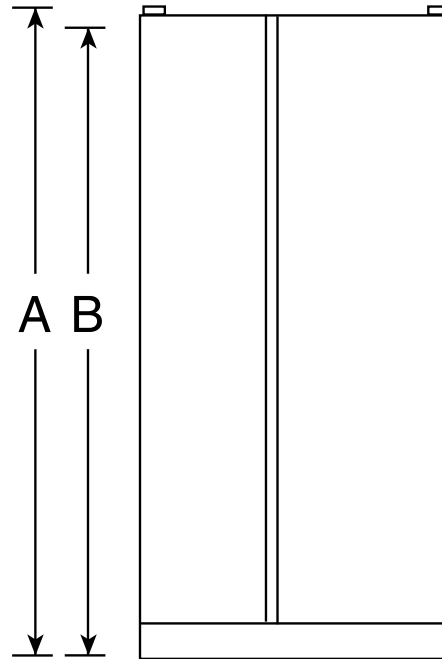

GSE23GGE

GE® ENERGY STAR® 23.1 Cu. Ft. Side-By-Side Refrigerator with Dispenser

Dimensions and Installation Information (in inches)

Overall Dimensions	Height to top of hinge (in.) A	69-1/2
	Height to top of case (in.) B	69
	Case depth without door (in.) C	28
	Case depth less door handle (in.) D	32-1/4
	Case depth with door handle (in.) E	34-3/4
	Depth with fresh food door open 90° (in.) F	50
	Width (in.) G	32-3/4
	Width with door open 90° inc. door handle (in.) H	41-1/4
Air	Each side (in.)	1/8
	Top (in.)	1
	Back (in.)	2

†Water hook-up fits in back air clearance when calculating installation depth.

If installed against a wall, allow clearance of 14-3/16" on freezer side to remove bin.

Clearance required to remove fresh food full-size pan without disassembling is 18-15/16".