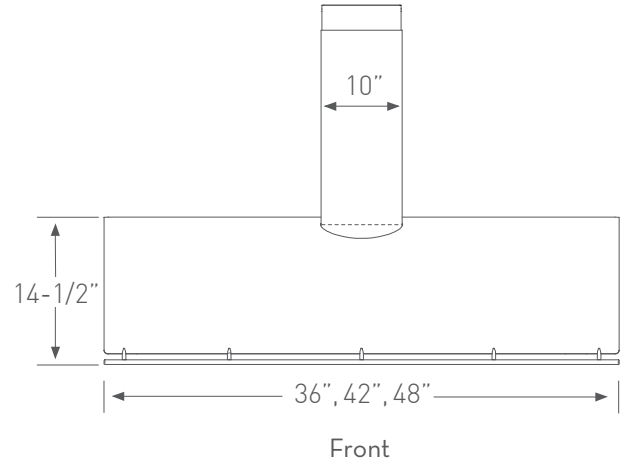

HOOD HEIGHT CALCULATOR

CEILING HEIGHT	8'	8.5'	9'	9.5'	10'	10.5'	11'	12'
MOUNTING HEIGHT†	28" - 30"	26" - 34"	26" - 34"	28" - 36"	32" - 36"	NA	NA	NA

*Blower sold separately.

**CleanAir turns your hood on once every four hours for 10 minutes on speed one.

***10" round duct connects to external and in-line blower. Must transition from 10" to 8" before duct passes through ceiling. A 10" to 8" adapter is included with external and in-line blowers.

****AC power listed above is for hood with lights only. For blower specifications please refer to the blower spec sheet.

†Mounting height refers to distance between top of a 36" tall cooking surface and bottom of hood.

DESIGNER:
FU-TUNG CHENG
LIMITED EDITION

Rose Gold Stainless Steel

Black Mirror Stainless Steel

Optional Wireless Remote Control