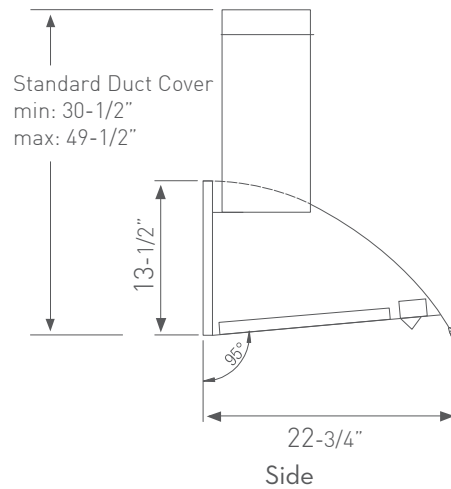

HOOD HEIGHT CALCULATOR

CEILING HEIGHT	8'	8.5'	9'	9.5'	10'	10.5'	11'	12'
MOUNTING HEIGHT†	28" - 30"	26" - 34"	26" - 34"	28" - 36"	32" - 36"	NA	NA	NA

*Blower sold separately.

**CleanAir turns your hood on once every four hours for 10 minutes on speed one.

***10" round duct connects to external and in-line blower. Must transition from 10" to 8" before duct passes through ceiling. A 10" to 8" adapter is included with external and in-line blowers.

****AC power listed above is for hood with lights only. For blower specifications please refer to the blower spec sheet.

†Mounting height refers to distance between top of a 36" tall cooking surface and bottom of hood.

DESIGNER:
FU-TUNG CHENG
LIMITED EDITION

Rose Gold Stainless Steel

Black Mirror Stainless Steel

Optional Wireless Remote Control