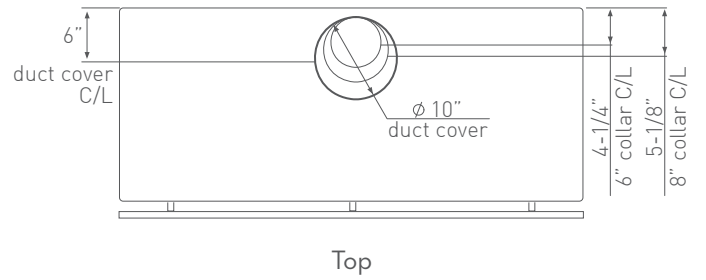

***10" round duct connects to external and in-line blower. Must transition from 10" to 8" before duct passes through ceiling. A 10" to 8" adapter is included with external and in-line blowers.

****AC power listed above is for hood with lights only. For blower specifications please refer to the blower spec sheet.

†Mounting height refers to distance between top of a 36" tall cooking surface and bottom of hood.

DESIGNER:
FU-TUNG CHENG
LIMITED EDITION

Rose Gold Stainless Steel

Black Mirror Stainless Steel

Optional Wireless Remote Control