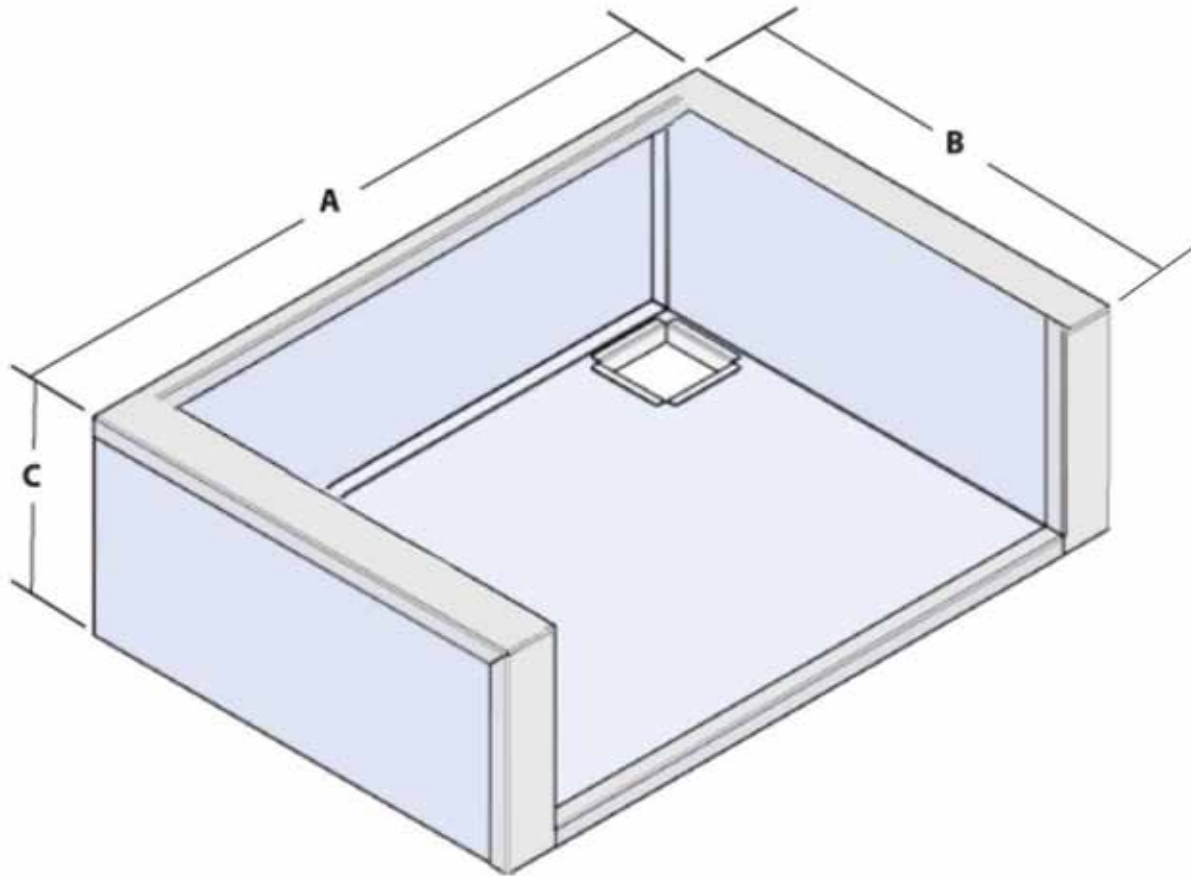

36" AND 48" INSULATED JACKETS

INSULATED JACKET DIMENSIONS (INCHES)

	36 Insulated Jacket BCA36-IJS	48 Insulated Jacket BCA48-IJS
A Outside width	40-3/8"	51-1/2"
B Outside depth	23-3/4"	23-3/4"
C Outside height	11-1/8"	11-1/8"

30" INSULATED JACKET

INSULATED JACKET DIMENSIONS (INCHES)

	30 Insulated Jacket BGB30-IJS
A Outside width	34-5/28"
B Outside depth	23-3/4"
C Outside height	11-1/8"
D Height of spacers (each side)	1/2"