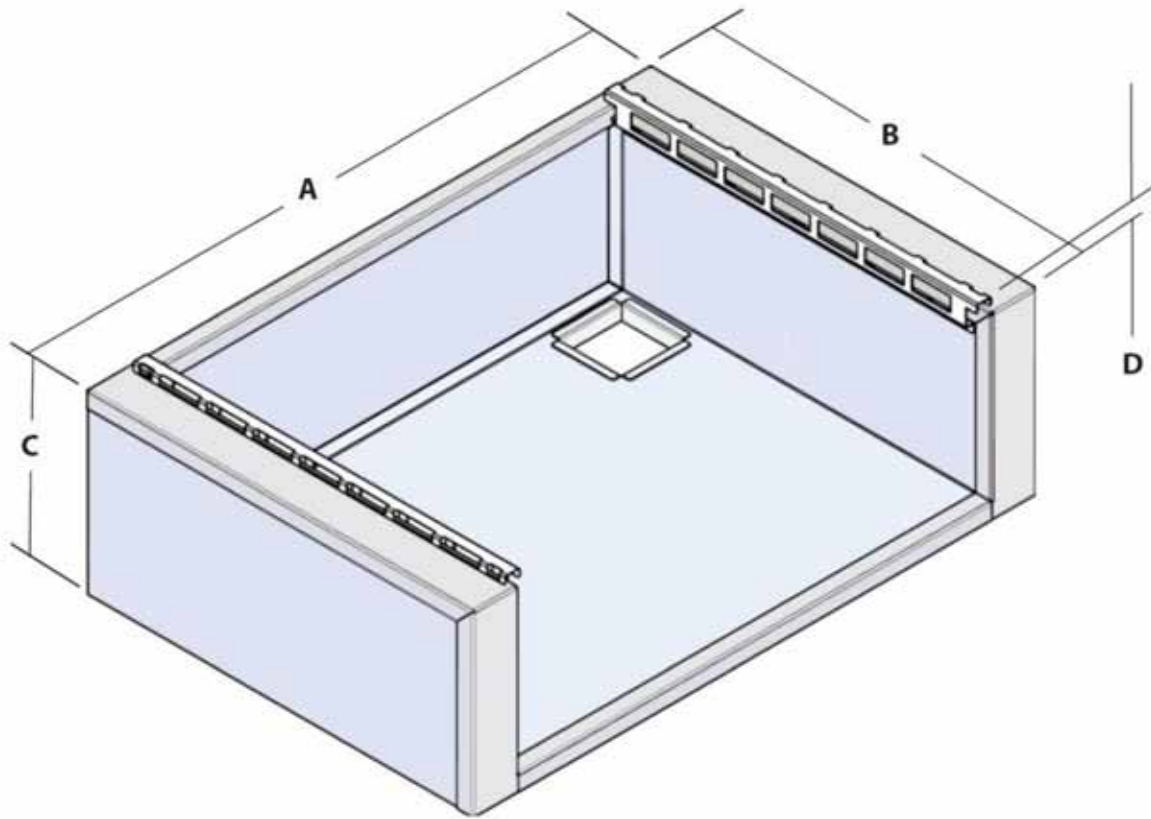

36" AND 48" INSULATED JACKETS

INSULATED JACKET DIMENSIONS (INCHES)

	36 Insulated Jacket BCA36-IJS	48 Insulated Jacket BCA48-IJS
A Outside width	40-3/8"	51-1/2"
B Outside depth	23-3/4"	23-3/4"
C Outside height	11-1/8"	11-1/8"

30" INSULATED JACKET

INSULATED JACKET DIMENSIONS (INCHES)

	30 Insulated Jacket BGB30-IJS
A Outside width	34-5/28"
B Outside depth	23-3/4"
C Outside height	11-1/8"
D Height of spacers (each side)	1/2"