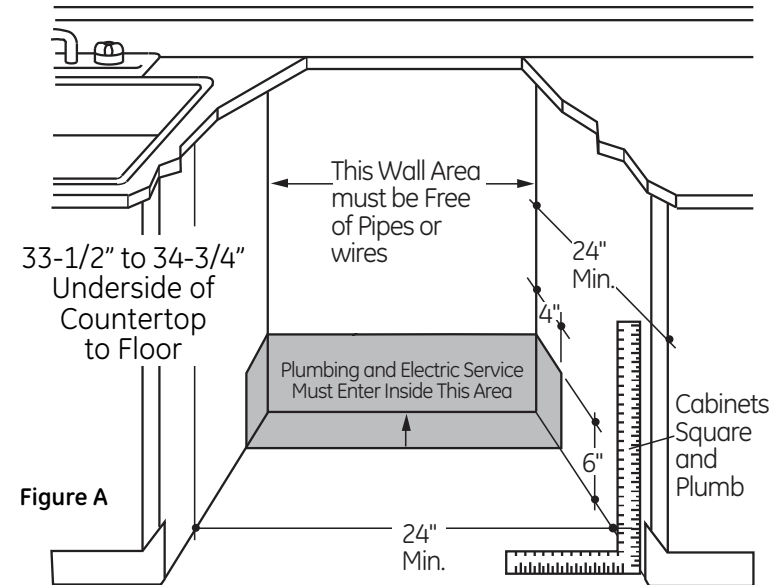

GDF570SGF/SSF

GE® Dishwasher with Front Controls

Dimensions and Installation Information (in inches)

Electrical Rating

Voltage AC.....	120
Hertz.....	60
Total connected load amperage.....	7.1
Calrod® heater watts.....	415/800

For use on adequately wired 120-volt, 15-amp circuit having 2-wire service with a separate ground wire. This appliance must be grounded for safe operation.

For answers to your Monogram,® Cafe™ Series, Profile™ Series or GE® appliance questions, visit our website at geappliances.com or call GE Answer Center® service, 800.626.2000.