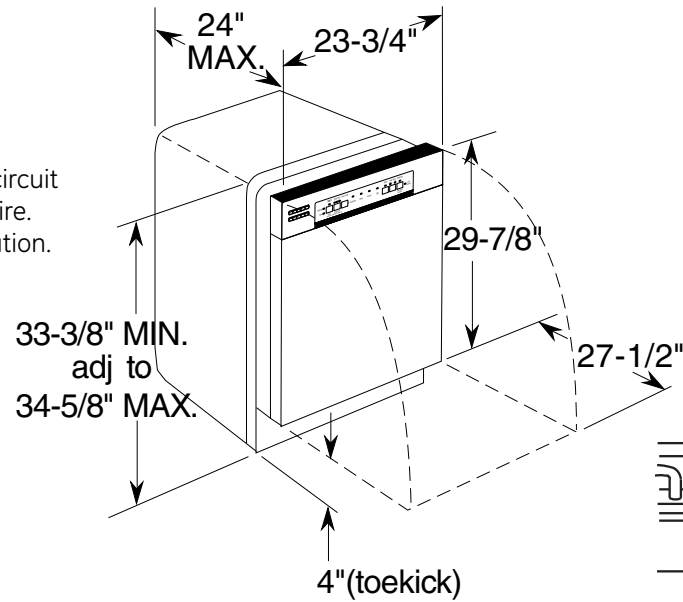

GDF570SGF/SSF

GE® Dishwasher with Front Controls

Dimensions and Installation Information (in inches)

Electrical Rating

Voltage AC.....	120
Hertz.....	60
Total connected load amperage.....	7.1
Calrod® heater watts.....	415/800

For use on adequately wired 120-volt, 15-amp circuit having 2-wire service with a separate ground wire. This appliance must be grounded for safe operation.

For answers to your Monogram,® Cafe™ Series, Profile™ Series or GE® appliance questions, visit our website at geappliances.com or call GE Answer Center® service, 800.626.2000.