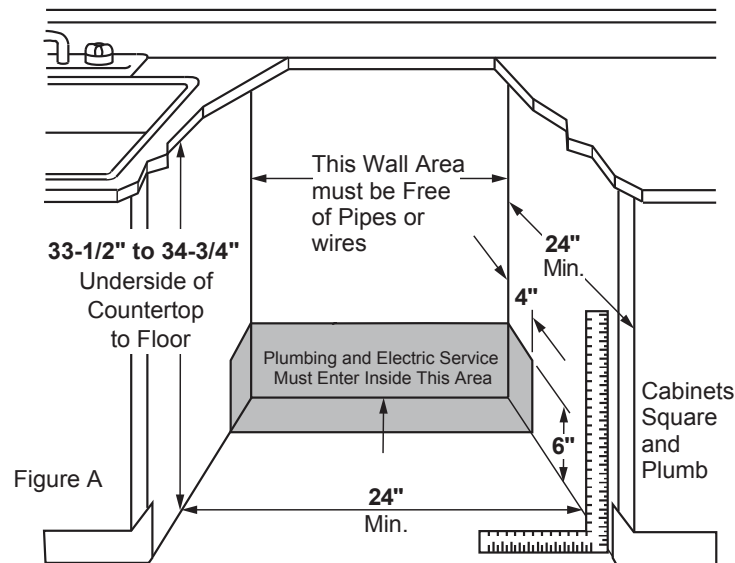

PDT825SGJ/SSJ

GE Profile™ Series Stainless Steel Interior Dishwasher with Hidden Controls

DIMENSIONS AND INSTALLATION INFORMATION (IN INCHES)

ELECTRICAL RATING

Voltage AC.....	120
Hertz.....	60
Total connected load amperage.....	7.2
Calrod® heater watts max.....	415/1000

For use on adequately wired 120-volt, 15-amp circuit having 2-wire service with a separate ground wire. This appliance must be grounded for safe operation.

INSTALLATION INFORMATION: Before installing, consult installation instructions packed with product for current dimensional data.