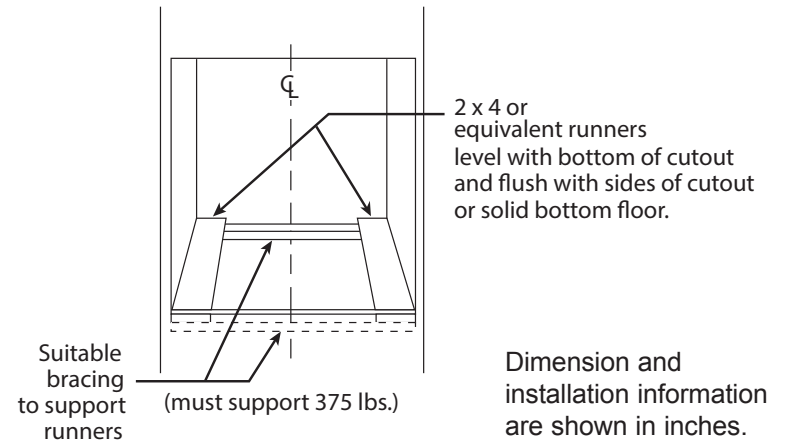

JT5500DF

GE Appliances 30" Built-In Double Wall Oven with Convection

DIMENSIONS AND INSTALLATION INFORMATION (IN INCHES)

NOTE: Cabinets installed adjacent to wall ovens must have an adhesion spec of at least a 194°F temperature rating.

Door handle protrudes 3" from door face. Cabinets and drawers on adjacent 45° and 90° walls should be placed to avoid interference with the handle.

Electric wall ovens are not approved for installation with a plug and receptacle. They must be hard wired in accordance with installation instructions.

INSTALLATION INFORMATION:

Before installing, consult installation instructions packed with product for current dimensional data.

KW RATING	
240V	8.4
208V	6.5
BREAKER SIZE	
240V	40 Amps
208V	40 Amps

	JT5550
Cabinet	30"
A – Overlap of oven at top of cutout	1"
B – Overlap of oven over side of edges of cutout	3/4"
C – Overlap of oven at bottom of cutout	1-1/4"
Oven	
D – Install depth	23-1/2"
E – Overall height with trim	53"
F – Overall width	29-3/4"