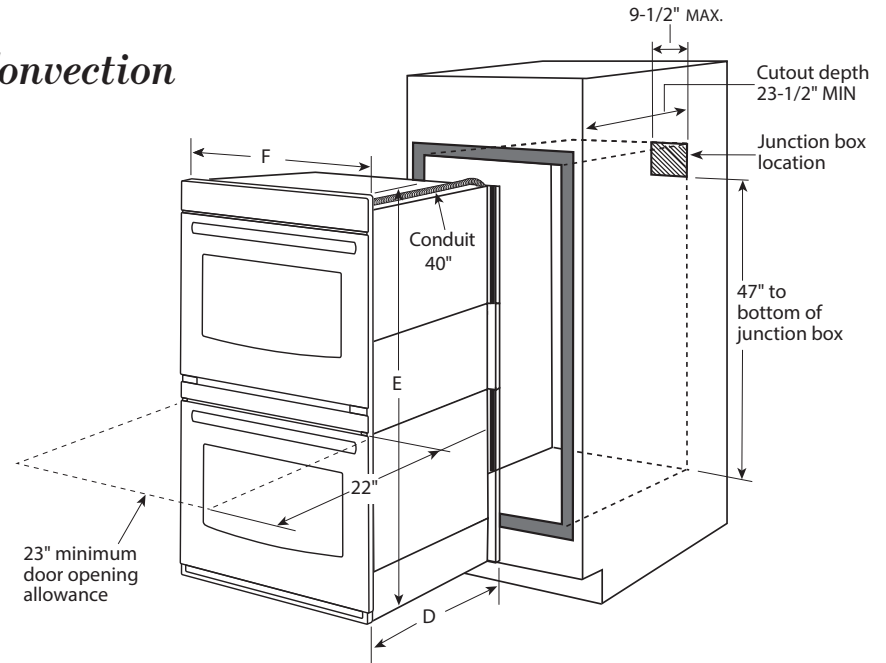

JT5500DF

GE Appliances 30" Built-In Double Wall Oven with Convection

DIMENSIONS AND INSTALLATION INFORMATION (IN INCHES)

NOTE: Cabinets installed adjacent to wall ovens must have an adhesion spec of at least a 194°F temperature rating.

Door handle protrudes 3" from door face. Cabinets and drawers on adjacent 45° and 90° walls should be placed to avoid interference with the handle.

Electric wall ovens are not approved for installation with a plug and receptacle. They must be hard wired in accordance with installation instructions.

INSTALLATION INFORMATION:

Before installing, consult installation instructions packed with product for current dimensional data.

KW RATING	
240V	8.4
208V	6.5
BREAKER SIZE	
240V	40 Amps
208V	40 Amps

	JT5550
Cabinet	30"
A – Overlap of oven at top of cutout	1"
B – Overlap of oven over side of edges of cutout	3/4"
C – Overlap of oven at bottom of cutout	1-1/4"
Oven	
D – Install depth	23-1/2"
E – Overall height with trim	53"
F – Overall width	29-3/4"