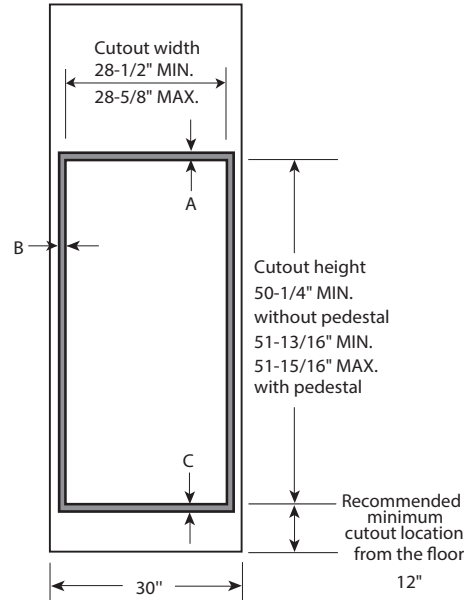

JT5500DF

GE Appliances 30" Built-In Double Wall Oven with Convection

DIMENSIONS AND INSTALLATION INFORMATION (IN INCHES)

NOTE: Cabinets installed adjacent to wall ovens must have an adhesion spec of at least a 194°F temperature rating.

Door handle protrudes 3" from door face. Cabinets and drawers on adjacent 45° and 90° walls should be placed to avoid interference with the handle.

Electric wall ovens are not approved for installation with a plug and receptacle. They must be hard wired in accordance with installation instructions.

INSTALLATION INFORMATION:

Before installing, consult installation instructions packed with product for current dimensional data.

KW RATING	
240V	8.4
208V	6.5
BREAKER SIZE	
240V	40 Amps
208V	40 Amps

	JT5550
Cabinet	30"
A – Overlap of oven at top of cutout	1"
B – Overlap of oven over side of edges of cutout	3/4"
C – Overlap of oven at bottom of cutout	1-1/4"
Oven	
D – Install depth	23-1/2"
E – Overall height with trim	53"
F – Overall width	29-3/4"