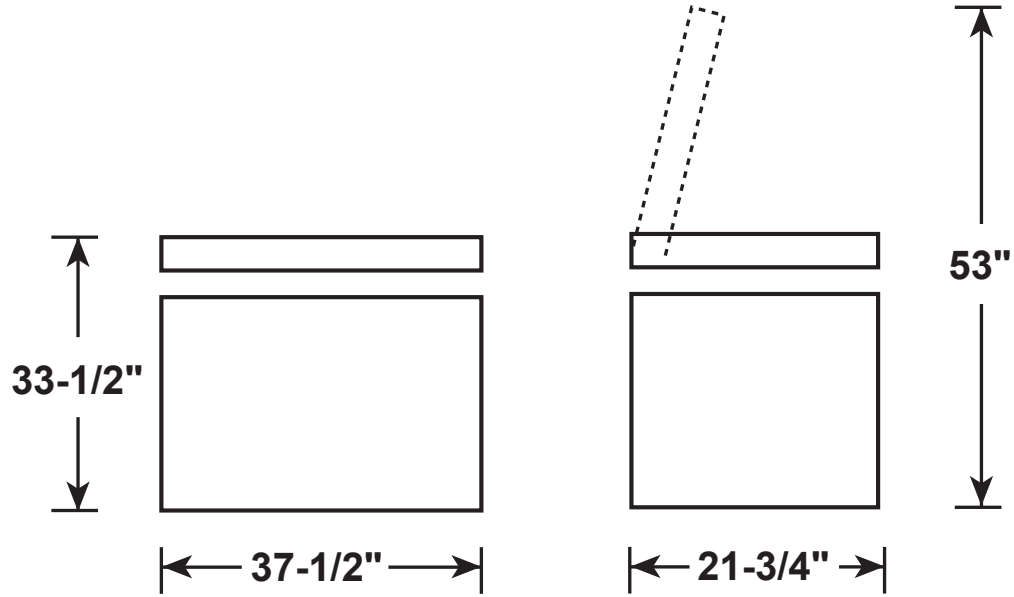

FCM7CK

GE Appliances 7.0 Cu. Ft. Camouflage Manual Defrost Chest Freezer

DIMENSIONS AND INSTALLATION INFORMATION (IN INCHES)

| AIR CLEARANCE | |
|-----------------|---|
| Each side (in.) | 3 |
| Back (in.) | 3 |

FCM7CK

GE Appliances 7.0 Cu. Ft. Camouflage Manual Defrost Chest Freezer

FEATURES AND BENEFITS

7.0 cu. ft. capacity

Camouflage color

Power “On” light – Easily see if the freezer is working without having to open the door