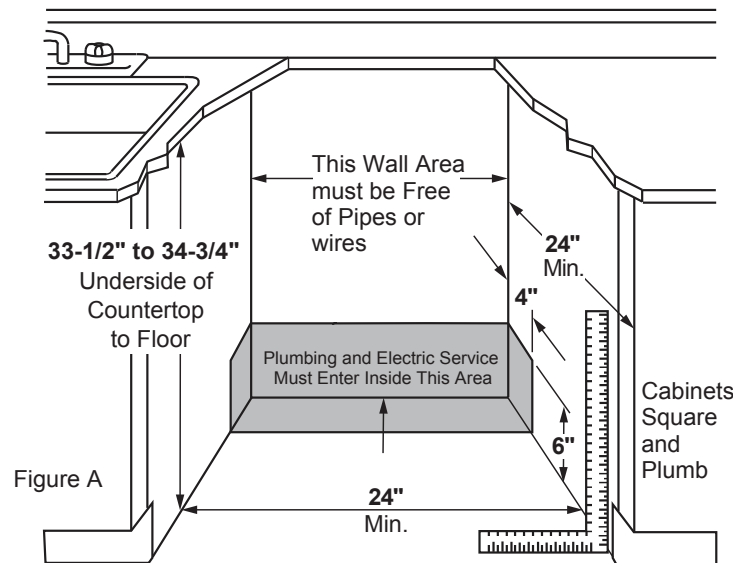

GDF520PGJ/PSJ/PMJ

GE Appliances Dishwasher with Front Controls

DIMENSIONS AND INSTALLATION INFORMATION (IN INCHES)

ELECTRICAL RATING

Voltage AC.....	120
Hertz.....	60
Total connected load amperage.....	7.1
Calrod® heater watts max.....	415/800

For use on adequately wired 120-volt, 15-amp circuit having 2-wire service with a separate ground wire. This appliance must be grounded for safe operation.

INSTALLATION INFORMATION: Before installing, consult installation instructions packed with product for current dimensional data.