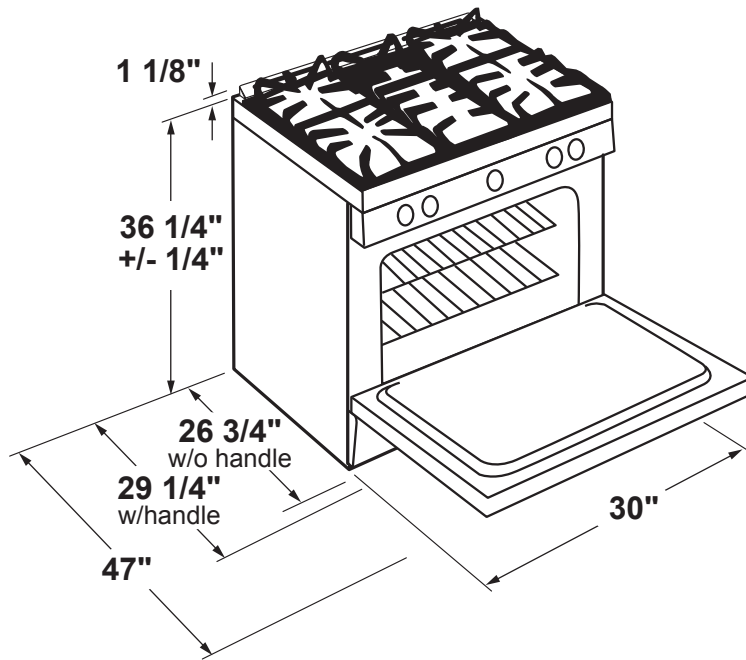

JGSS66EEL/SEL/FEL

GE® 30" Slide-In Front Control Gas Range

DIMENSIONS AND INSTALLATION INFORMATION (IN INCHES)

NOTE: Door handle protrudes 3" from door face.
Cabinets and drawers on adjacent 45° and 90° walls should be placed to avoid interference with the handle.

NOTE: Cabinets installed adjacent to slide-in ranges must have an adhesion spec of at least 194° temperature rating.

INSTALLATION INFORMATION: Before installing, consult installation instructions packed with product for current dimensional data.

For all installations, install the required rear trim to back of range with 4 screws provided.