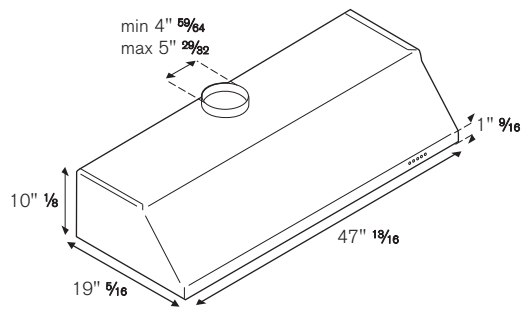

BERTAZZONI PROFESSIONAL SERIES

48" UNDERMOUNT CANOPY HOOD KU48 PRO 1 X

FEATURES

Hood finishing	stainless steel
Motor	1
Speed	3
Hood control	electronic with buttons
Halogen lights	2
Filters	aluminum mesh
Max extraction power	600 cfm

TECHNICAL SPECIFICATIONS

Electrical Requirements	120 V 60 Hz
Max Amp usage, power rating	3.3 A - 400 W
Certification	cETLus
Warranty	2 years parts and labor

ACCESSORIES

Recirculation Kit	code 901154
Narrow duct cover	code 901262
Full-width duct cover	code 901261
Narrow duct cover for ceiling height 8-10 ft	code 901281
European Baffle Filter	code 901253

This model is not suited for recirculation

INSTALLATION INSTRUCTIONS

Bertazzoni recommends to operate the appliance after it has been properly installed. Please refer to the installation manual for further details.

Disclaimer: while every effort has been made to insure the accuracy of the information contained in this brochure, Fratelli Bertazzoni reserves the right to change any part of the information at any time without notice.

Fratelli Bertazzoni, Bertazzoni and the winged wheel brand icon are registered trademarks of Bertazzoni Spa.