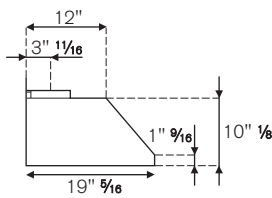

BERTAZZONI PROFESSIONAL SERIES

48" UNDERMOUNT CANOPY HOOD KU48 PRO 1 X

FEATURES

Hood finishing	stainless steel
Motor	1
Speed	3
Hood control	electronic with buttons
Halogen lights	2
Filters	aluminum mesh
Max extraction power	600 cfm

TECHNICAL SPECIFICATIONS

Electrical Requirements	120 V 60 Hz
Max Amp usage, power rating	3.3 A - 400 W
Certification	cETLus
Warranty	2 years parts and labor

ACCESSORIES

Recirculation Kit	code 901154
Narrow duct cover	code 901262
Full-width duct cover	code 901261
Narrow duct cover for ceiling height 8-10 ft	code 901281
European Baffle Filter	code 901253

This model is not suited for recirculation

INSTALLATION INSTRUCTIONS

Bertazzoni recommends to operate the appliance after it has been properly installed. Please refer to the installation manual for further details.

Disclaimer: while every effort has been made to insure the accuracy of the information contained in this brochure, Fratelli Bertazzoni reserves the right to change any part of the information at any time without notice.

Fratelli Bertazzoni, Bertazzoni and the winged wheel brand icon are registered trademarks of Bertazzoni Spa.