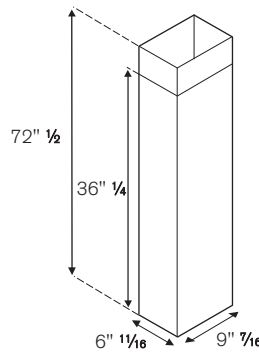

BERTAZZONI PROFESSIONAL SERIES

48" UNDERMOUNT CANOPY HOOD KU48 PRO 1 X

FEATURES

Hood finishing	stainless steel
Motor	1
Speed	3
Hood control	electronic with buttons
Halogen lights	2
Filters	aluminum mesh
Max extraction power	600 cfm

TECHNICAL SPECIFICATIONS

Electrical Requirements	120 V 60 Hz
Max Amp usage, power rating	3.3 A - 400 W
Certification	cETLus
Warranty	2 years parts and labor

ACCESSORIES

Recirculation Kit	code 901154
Narrow duct cover	code 901262
Full-width duct cover	code 901261
Narrow duct cover for ceiling height 8-10 ft	code 901281
European Baffle Filter	code 901253

This model is not suited for recirculation

INSTALLATION INSTRUCTIONS

Bertazzoni recommends to operate the appliance after it has been properly installed. Please refer to the installation manual for further details.

Disclaimer: while every effort has been made to insure the accuracy of the information contained in this brochure, Fratelli Bertazzoni reserves the right to change any part of the information at any time without notice.

Fratelli Bertazzoni, Bertazzoni and the winged wheel brand icon are registered trademarks of Bertazzoni Spa.