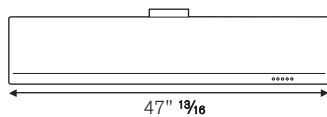

BERTAZZONI PROFESSIONAL SERIES

48" UNDERMOUNT CANOPY HOOD KU48 PRO 1 X

FEATURES

Hood finishing	stainless steel
Motor	1
Speed	3
Hood control	electronic with buttons
Halogen lights	2
Filters	aluminum mesh
Max extraction power	600 cfm

TECHNICAL SPECIFICATIONS

Electrical Requirements	120 V 60 Hz
Max Amp usage, power rating	3.3 A - 400 W
Certification	cETLus
Warranty	2 years parts and labor

ACCESSORIES

Recirculation Kit	code 901154
Narrow duct cover	code 901262
Full-width duct cover	code 901261
Narrow duct cover for ceiling height 8-10 ft	code 901281
European Baffle Filter	code 901253

This model is not suited for recirculation

INSTALLATION INSTRUCTIONS

Bertazzoni recommends to operate the appliance after it has been properly installed. Please refer to the installation manual for further details.

Disclaimer: while every effort has been made to insure the accuracy of the information contained in this brochure, Fratelli Bertazzoni reserves the right to change any part of the information at any time without notice.

Fratelli Bertazzoni, Bertazzoni and the winged wheel brand icon are registered trademarks of Bertazzoni Spa.