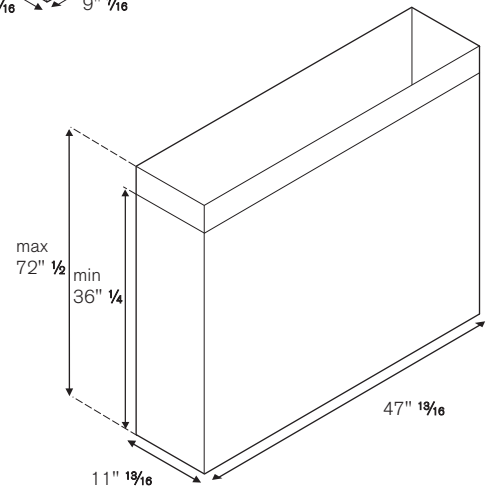

BERTAZZONI PROFESSIONAL SERIES

48" UNDERMOUNT CANOPY HOOD KU48 PRO 1 X

FEATURES

Hood finishing	stainless steel
Motor	1
Speed	3
Hood control	electronic with buttons
Halogen lights	2
Filters	aluminum mesh
Max extraction power	600 cfm

TECHNICAL SPECIFICATIONS

Electrical Requirements	120 V 60 Hz
Max Amp usage, power rating	3.3 A - 400 W
Certification	cETLus
Warranty	2 years parts and labor

ACCESSORIES

Recirculation Kit	code 901154
Narrow duct cover	code 901262
Full-width duct cover	code 901261
Narrow duct cover for ceiling height 8-10 ft	code 901281
European Baffle Filter	code 901253

This model is not suited for recirculation

INSTALLATION INSTRUCTIONS

Bertazzoni recommends to operate the appliance after it has been properly installed. Please refer to the installation manual for further details.

Disclaimer: while every effort has been made to insure the accuracy of the information contained in this brochure, Fratelli Bertazzoni reserves the right to change any part of the information at any time without notice.

Fratelli Bertazzoni, Bertazzoni and the winged wheel brand icon are registered trademarks of Bertazzoni Spa.