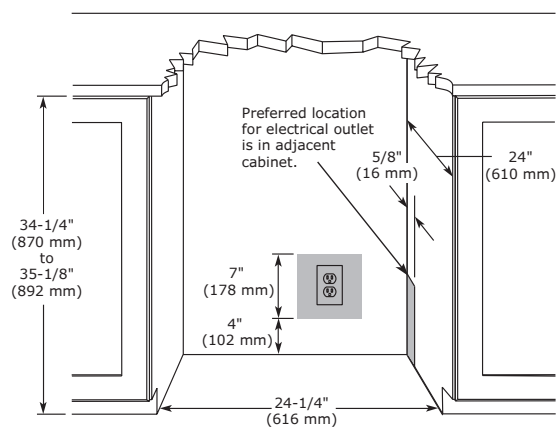

1224DWRSOD • 24" Outdoor Refrigerator Drawers • Outdoor Series

FEATURES & BENEFITS

STAINLESS SOLID

PERFORMANCE	<ul style="list-style-type: none"> • Volume of 5.4 cu ft holds up to 98 bottles (12 oz) or 150 cans (12 oz) • Digital Touch Pad Control • Temperature range: 34°F - 45°F • Passive cooling system
INTERIOR/EXTERIOR	<ul style="list-style-type: none"> • Black interior is illuminated with LED lighting • Equipped with 2 full-extension robust stainless drawers • 1 1/4" diameter stainless steel handles • The lower drawer is large enough to fit 2 one-gallon containers with additional space for more storage • Full stainless steel cabinet and drawers are deemed suitable for outdoor use by UL
INTEGRATION	<ul style="list-style-type: none"> • Unit is designed to be built-in or can be freestanding with the freestanding accessory kit • Four independently adjustable leveling legs provide a precise undercounter fit

Outdoor Series • 24" Outdoor Refrigerator Drawers • 1224DWRSOD
DIMENSIONS

CABINET CUT-OUT

INSTALLATION NOTES

Cutout includes the additional 1/4" width overall to ensure proper installation.

No additional clearance around sides, top or rear of unit is needed for ventilation.

SPECIFICATIONS

Model	1224DWRSOD
Amps: Running	1.2
Capacity: Bottle (12 oz)	98
Capacity: Can (12 oz)	150
Capacity: Volume (cu ft)	5.4
Control Type	Digital Touch Pad
Dimensions: Product Depth	23 1/4" / 591 mm
Dimensions: Product Height	34 1/8" / 867 mm
Dimensions: Product Width	24" / 610 mm
Energy Consumption: Avg. Per Year	305 kWh
ENERGY STAR	No
Panel Width	23 3/4" / 603 mm
Product Weight: Max	132 lb
Refrigerant Type	R600a
Sabbath (Star K Certified)	Yes
Temperature Range	34°F - 45°F