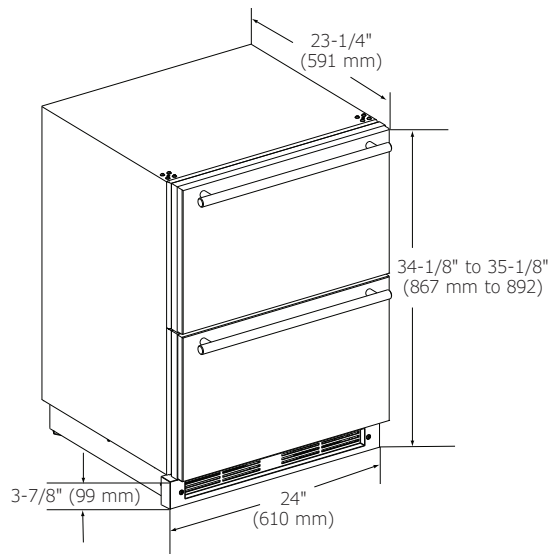

1224DWRSOD • 24" Outdoor Refrigerator Drawers • Outdoor Series

FEATURES & BENEFITS

STAINLESS SOLID

PERFORMANCE	<ul style="list-style-type: none"> • Volume of 5.4 cu ft holds up to 98 bottles (12 oz) or 150 cans (12 oz) • Digital Touch Pad Control • Temperature range: 34°F - 45°F • Passive cooling system
INTERIOR/EXTERIOR	<ul style="list-style-type: none"> • Black interior is illuminated with LED lighting • Equipped with 2 full-extension robust stainless drawers • 1 1/4" diameter stainless steel handles • The lower drawer is large enough to fit 2 one-gallon containers with additional space for more storage • Full stainless steel cabinet and drawers are deemed suitable for outdoor use by UL
INTEGRATION	<ul style="list-style-type: none"> • Unit is designed to be built-in or can be freestanding with the freestanding accessory kit • Four independently adjustable leveling legs provide a precise undercounter fit

MODEL DETAILS

Model	Voltage/Hz	Door Swing	Finish	Shipping Weight
U-1224DWRSOD-00A	115 / 60	Drawers	Stainless Solid	142 lb

ACCESSORIES

Model	Description	Finish	Shipping Weight
U-FSK-S	Freestanding Kit	Stainless	3 lb

Outdoor Series • 24" Outdoor Refrigerator Drawers • 1224DWRSOD
DIMENSIONS

CABINET CUT-OUT

INSTALLATION NOTES

Cutout includes the additional 1/4" width overall to ensure proper installation.

No additional clearance around sides, top or rear of unit is needed for ventilation.

SPECIFICATIONS

Model	1224DWRSOD
Amps: Running	1.2
Capacity: Bottle (12 oz)	98
Capacity: Can (12 oz)	150
Capacity: Volume (cu ft)	5.4
Control Type	Digital Touch Pad
Dimensions: Product Depth	23 1/4" / 591 mm
Dimensions: Product Height	34 1/8" / 867 mm
Dimensions: Product Width	24" / 610 mm
Energy Consumption: Avg. Per Year	305 kWh
ENERGY STAR	No
Panel Width	23 3/4" / 603 mm
Product Weight: Max	132 lb
Refrigerant Type	R600a
Sabbath (Star K Certified)	Yes
Temperature Range	34°F - 45°F