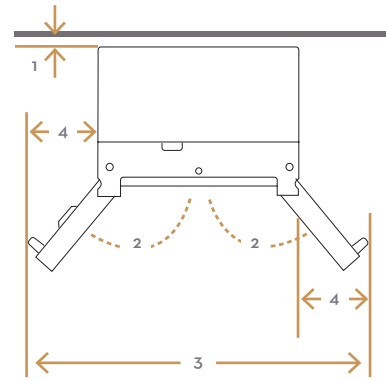

# 36-INCH COUNTER DEPTH FRENCH DOOR BOTTOM FREEZER STAINLESS STEEL

## APPLIANCE DIMENSIONS

A (HEIGHT)	70" (1777MM)
B (WIDTH)	35 3/4" (908MM)
C (DEPTH)	29 1/4" (742MM)

## DIMENSIONS

1	2" (50MM)
2	135°
3	64" (1624MM)
4	14 1/8" (358MM)
5	35 3/4" (908MM)
6	24" (610MM)
7	2 1/2" (64MM)
8	4 1/8" (104MM)
9	1 3/4" (45.4MM)
10	43 1/8" (1095.5MM)
11	45" (1143MM)