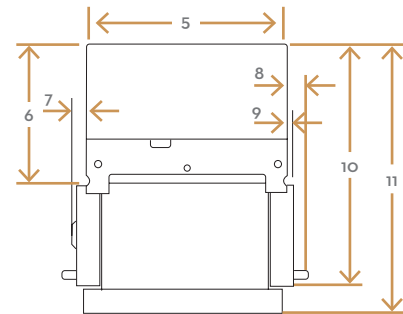

# 36-INCH COUNTER DEPTH FRENCH DOOR BOTTOM FREEZER STAINLESS STEEL

## APPLIANCE DIMENSIONS

A (HEIGHT)	70" (1777MM)
B (WIDTH)	35 3/4" (908MM)
C (DEPTH)	29 1/4" (742MM)

## DIMENSIONS

1	2" (50MM)
2	135°
3	64" (1624MM)
4	14 1/8" (358MM)
5	35 3/4" (908MM)
6	24" (610MM)
7	2 1/2" (64MM)
8	4 1/8" (104MM)
9	1 3/4" (45.4MM)
10	43 1/8" (1095.5MM)
11	45" (1143MM)