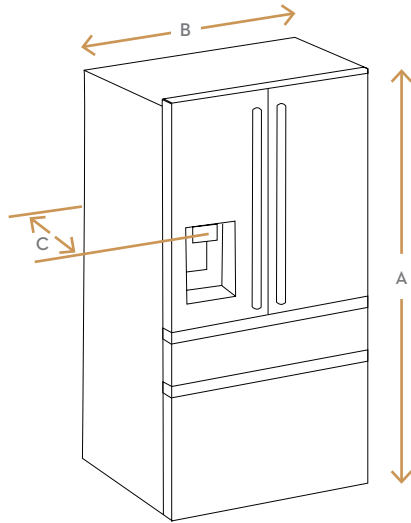

## TEMPERATURE RANGES

REFRIGERATOR	34°F (1°C) TO 44°F (7°C)
REFRIGERATOR - POWER COOL	34°F (1°C)
FRESHZONE™ DRAWER	37°(3°) / 33°(1°) / 29°(-1°)
FREEZER	5°(-15°) TO -8° (-23°)
FREEZER - POWER FREEZE	-8°F (-23°C)

# 36-INCH COUNTER DEPTH FRENCH DOOR BOTTOM FREEZER STAINLESS STEEL

## APPLIANCE DIMENSIONS

A (HEIGHT)	70" (1777MM)
B (WIDTH)	35 3/4" (908MM)
C (DEPTH)	29 1/4" (742MM)

## DIMENSIONS

1	2" (50MM)
2	135°
3	64" (1624MM)
4	14 1/8" (358MM)
5	35 3/4" (908MM)
6	24" (610MM)
7	2 1/2" (64MM)
8	4 1/8" (104MM)
9	1 3/4" (45.4MM)
10	43 1/8" (1095.5MM)
11	45" (1143MM)