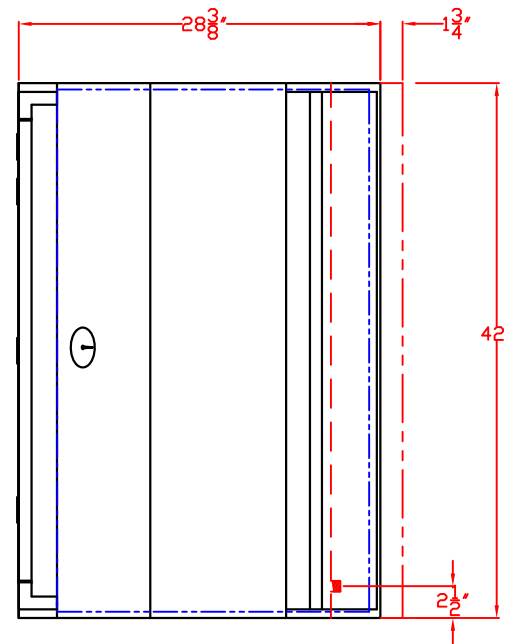

LYNX BUILT-IN 42"  
W/ DIMENSIONS  
ISLAND CUTOUT IN BLUE

TOP VIEW

FRONT VIEW

RIGHT SIDE VIEW

# LYNX BUILT-IN 42" ISLAND CUTOUT

TOP VIEW

FRONT VIEW

SIDE VIEW