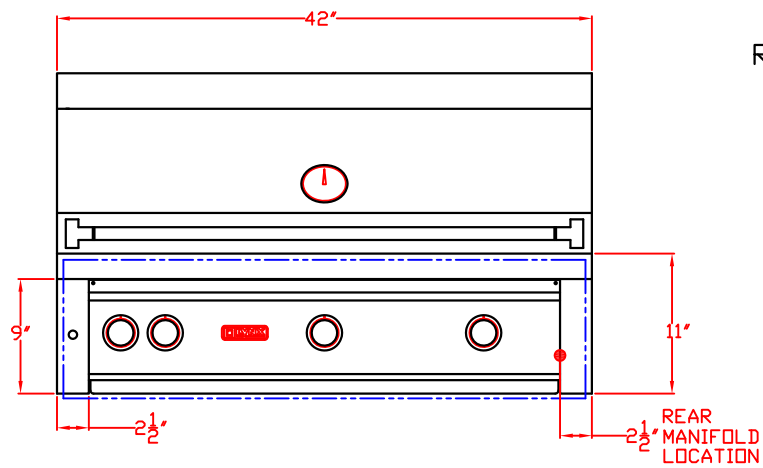

LYNX BUILT-IN 42"  
W/ DIMENSIONS  
ISLAND CUTOUT IN BLUE

TOP VIEW

FRONT VIEW

RIGHT SIDE VIEW

# LYNX BUILT-IN 42" ISLAND CUTOUT

TOP VIEW

FRONT VIEW

SIDE VIEW