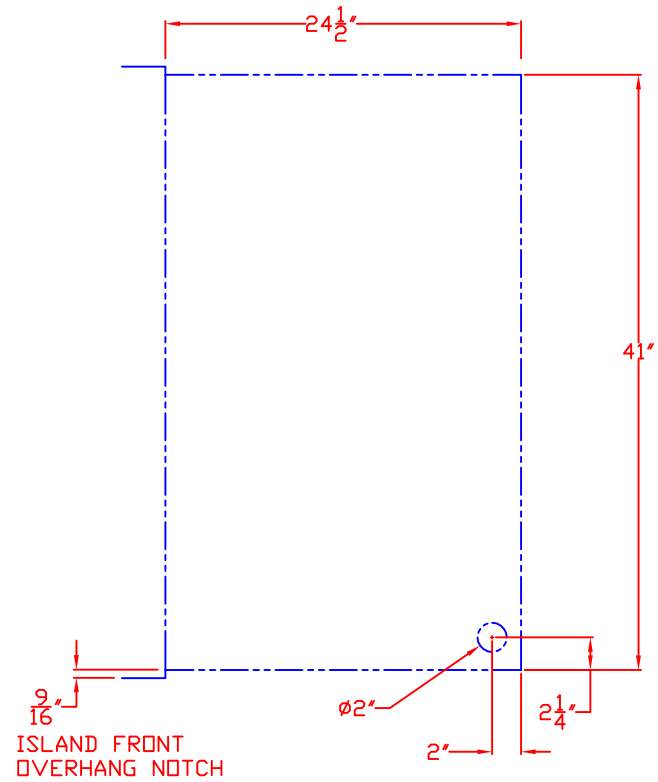

LYNX BUILT-IN 42"  
W/ DIMENSIONS  
ISLAND CUTOUT IN BLUE

TOP VIEW

FRONT VIEW

RIGHT SIDE VIEW

# LYNX BUILT-IN 42" ISLAND CUTOUT

TOP VIEW

FRONT VIEW

SIDE VIEW