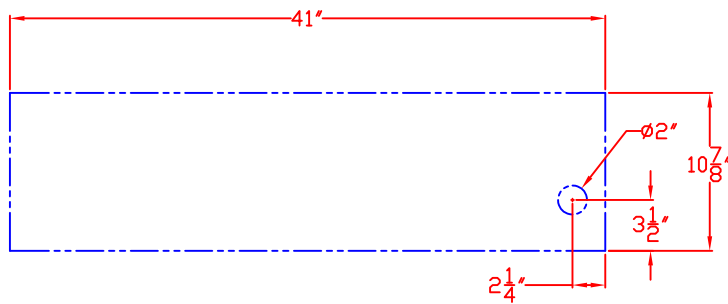

LYNX BUILT-IN 42"  
W/ DIMENSIONS  
ISLAND CUTOUT IN BLUE

TOP VIEW

FRONT VIEW

RIGHT SIDE VIEW

# LYNX BUILT-IN 42" ISLAND CUTOUT

TOP VIEW

FRONT VIEW

SIDE VIEW