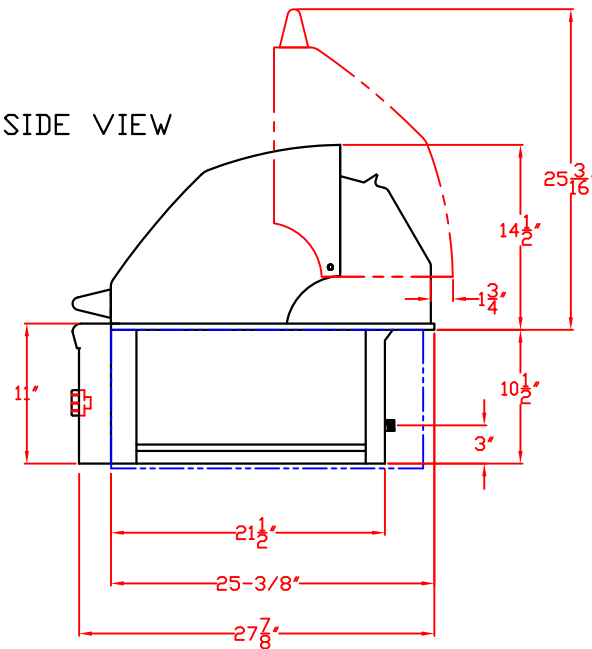

LYNX BUILT-IN 42"  
W/ DIMENSIONS  
ISLAND CUTOUT IN BLUE

TOP VIEW

FRONT VIEW

RIGHT SIDE VIEW

# LYNX BUILT-IN 42" ISLAND CUTOUT

TOP VIEW

FRONT VIEW

SIDE VIEW