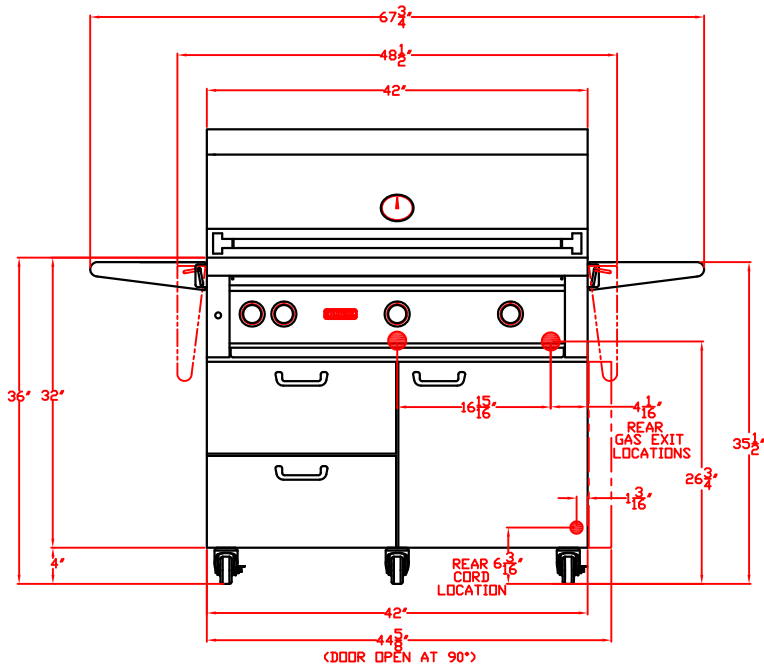

# LYNX FREESTANDING 42" W/ DIMENSIONS

TOP VIEW

FRONT VIEW

RIGHT SIDE VIEW