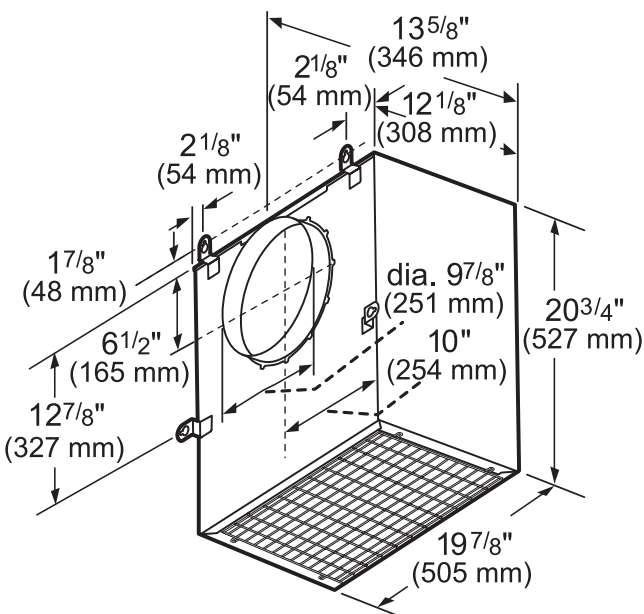

DIMENSIONS & WEIGHT

Overall Appliance Dimensions (Width of Canopy Included) (HxWxD) (in)	12 13/16" x 33 3/4" x 22"
Required Distance Above Cooktop / Range Cooking Surface	30" Electric / 30" Gas
Diameter of Air Duct (in.) Top	10"
Net Weight (lbs)	54 lbs

REMOTE BLOWERS (MOUNTED TO ROOF OR EXTERNAL WALL)

VTR630W-600 CFM

VTR1030W-1000 CFM

measurements in inches and mm

measurements in inches and mm

VTR1330W-1300 CFM

measurements in inches and mm

VCIN36GWS
36-INCH CUSTOM INSERT
 PROFESSIONAL® SERIES