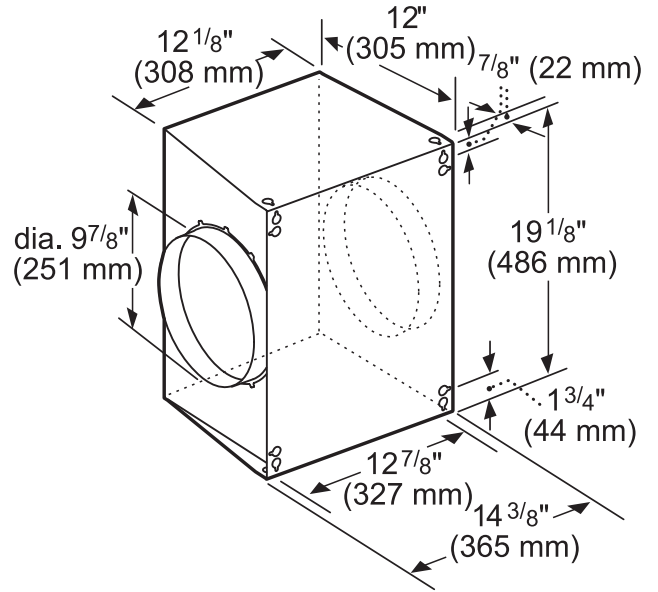

measurements in inches and mm