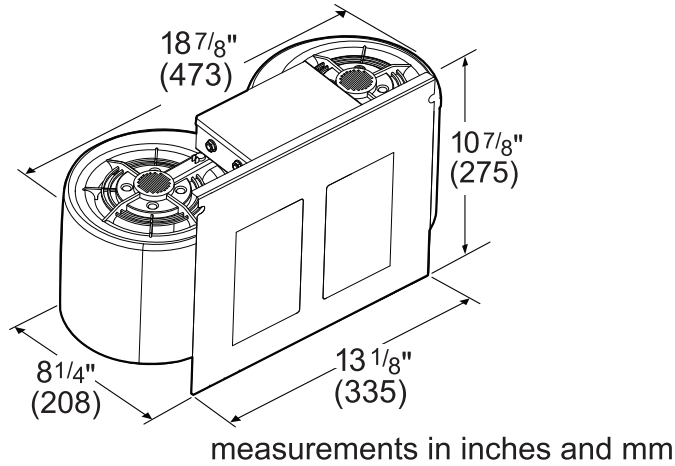

measurements in inches and mm