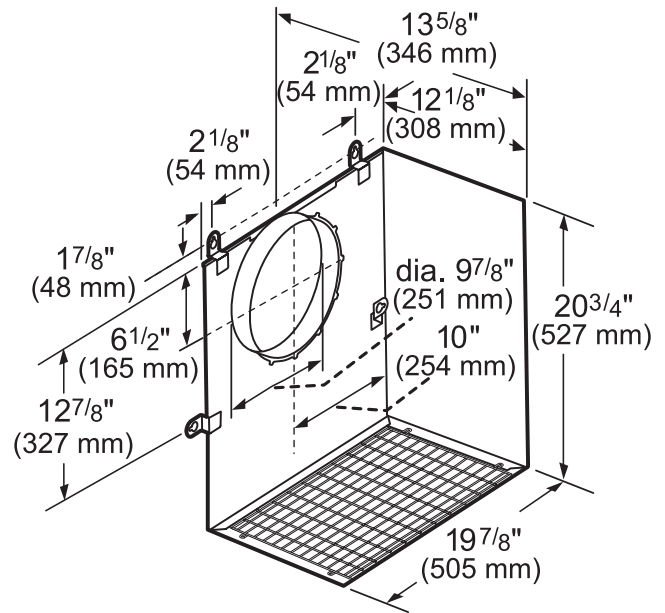

measurements in inches and mm