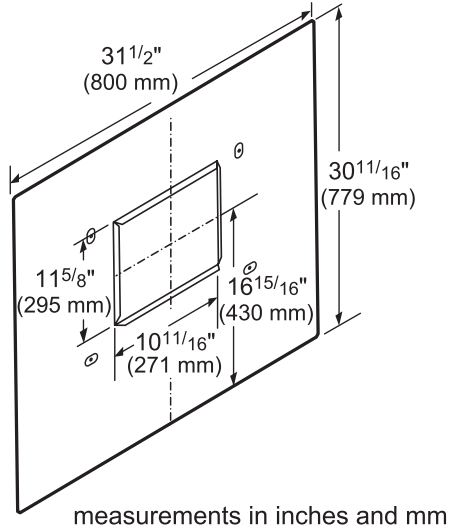

DIMENSIONS & WEIGHT

Overall Appliance Dimensions (Width of Canopy Included) (HxWxD) (in)	12 13/16" x 33 3/4" x 22"
Required Distance Above Cooktop / Range Cooking Surface	30" Electric / 30" Gas
Diameter of Air Duct (in.) Top	10"
Net Weight (lbs)	54 lbs

VTN1090R-1000 CFM

measurements in inches and mm

VCIN36GWS

36-INCH CUSTOM INSERT

PROFESSIONAL® SERIES

REMOTE BLOWER ACCESSORIES

ROOFPLATE-RFPLT600P

ROOFPLATE-RFPLT1000P