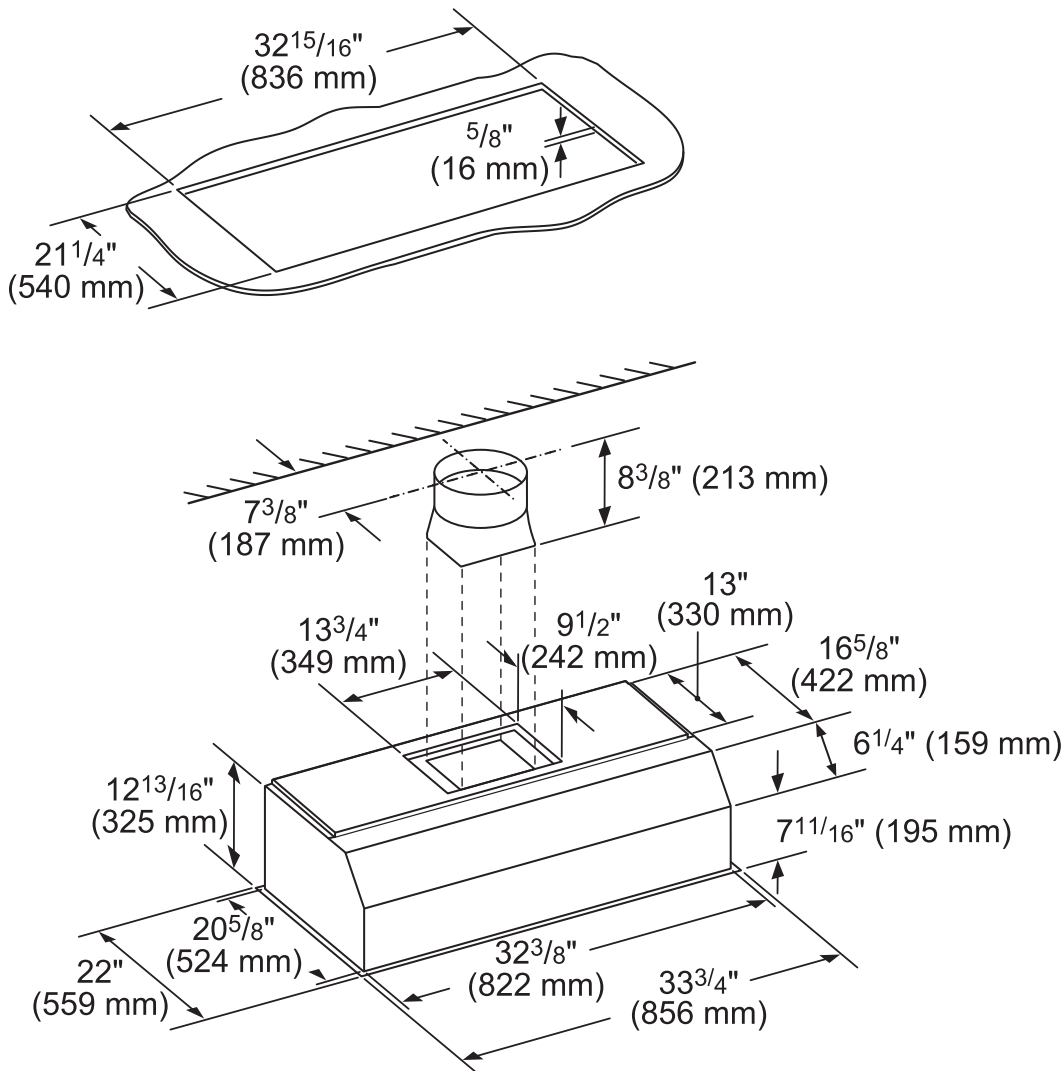

DIMENSIONS & WEIGHT

Overall Appliance Dimensions (Width of Canopy Included) (HxWxD) (in)	12 13/16" x 33 3/4" x 22"
Required Distance Above Cooktop / Range Cooking Surface	30" Electric / 30" Gas
Diameter of Air Duct (in.) Top	10"
Net Weight (lbs)	54 lbs

Cut-out for insert without
liner accessory

measurements in inches (mm)

OPTIONAL ACCESSORIES

REMOTE CONTROL PANEL REMCPW

Convenience at your fingertips: The remote control accessory offers the freedom to extend your hood controls to a more reachable spot