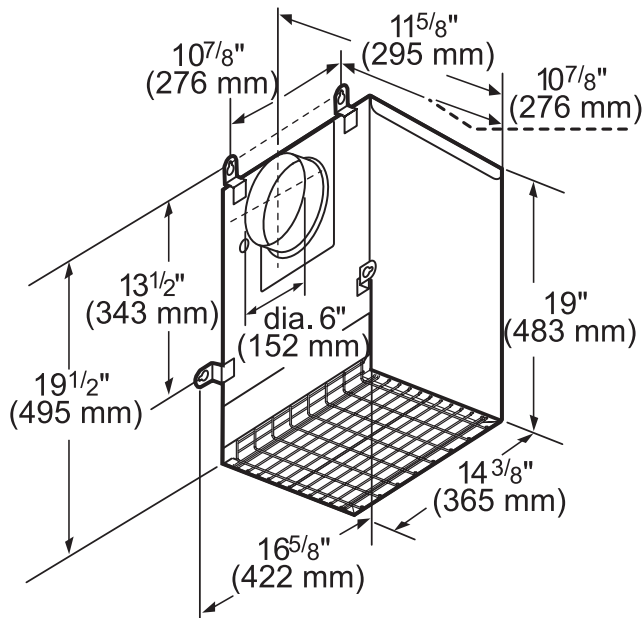

VCIN36GWS

36-INCH CUSTOM INSERT

PROFESSIONAL® SERIES

MODEL	DESCRIPTION		ELECTRIC LOAD						
			VTN630W	VTN1090W	VTI610W	VTI1010W	VTR630W	VTR1030W	VTR1330W
VCIN36GWS	36" Custom Insert	Amps	4.0	7.4	5.9	7.8	5.9	7.8	11.3
		Watts	480	888	708	936	708	936	1,356

REMOTE BLOWERS (MOUNTED TO ROOF OR EXTERNAL WALL)

VTR630W-600 CFM

VTR1030W-1000 CFM

measurements in inches and mm