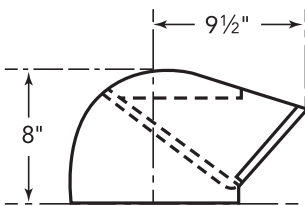

ROOF JACK & TRANSITION

ROOF JACK-RJ310