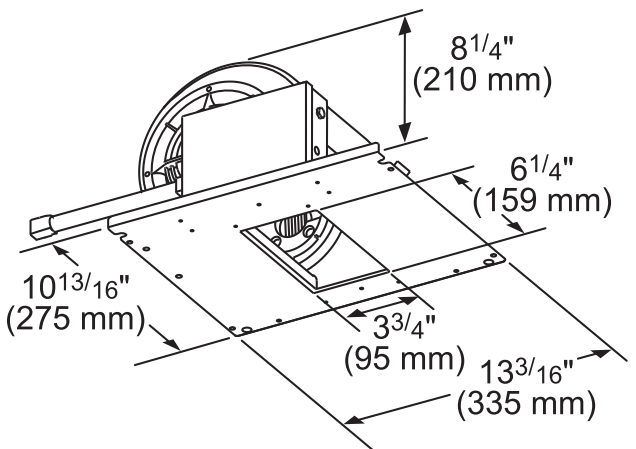

INLINE BLOWERS (MOUNTED BETWEEN KITCHEN AND EXTERNAL WALL)

VTI610W-600 CFM

measurements in inches and mm

VTI1010W-1000 CFM

measurements in inches and mm

INTEGRATED BLOWERS (MOUNTED IN HOOD)

VTN630W-600 CFM

measurements in inches (mm)