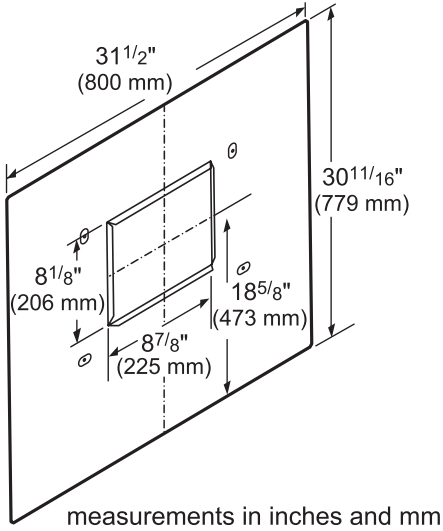

DIMENSIONS & WEIGHT

Overall Appliance Dimensions (Width of Canopy Included) (HxWxD) (in)	12 13/16" x 33 3/4" x 22"
Required Distance Above Cooktop / Range Cooking Surface	30" Electric / 30" Gas
Diameter of Air Duct (in.) Top	10"
Net Weight (lbs)	54 lbs

VTN1090R-1000 CFM

measurements in inches and mm

VCIN36GWS

36-INCH CUSTOM INSERT

PROFESSIONAL® SERIES

REMOTE BLOWER ACCESSORIES

ROOFPLATE-RFPLT600P

ROOFPLATE-RFPLT1000P