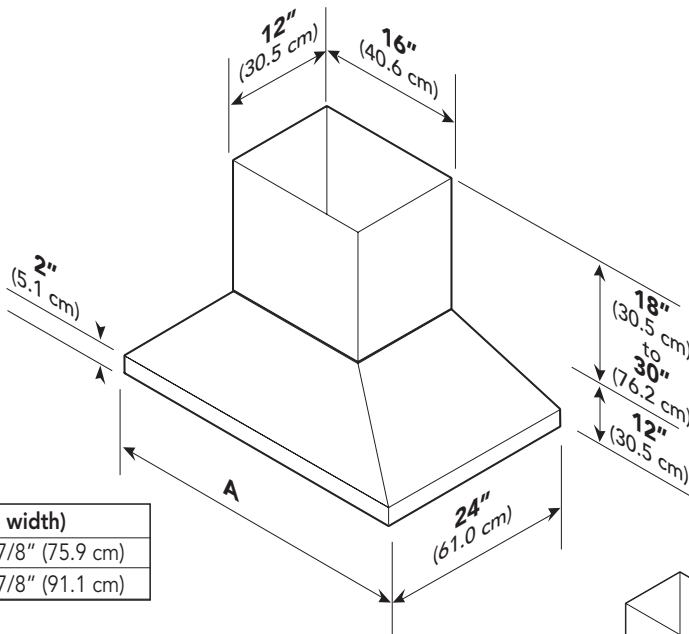

Wall Hood with Standard Ventilator 30" and 36" Widths

CHIMNEY WALL HOODS WITH STANDARD VENTILATOR

RVCH330 – 30" WIDE / RVCH336 – 36" WIDE

CHIMNEY WALL HOODS WITH STANDARD VENTILATOR										
DESCRIPTION	DUCT COVERS			NUMBER OF LIGHTS	NUMBER OF FILTERS	RECOMMENDED DUCT SIZE		MAXIMUM AMPS		
	WIDTH	DEPTH	HEIGHT			INTERIOR	EXTERIOR	INTERIOR	IN-LINE	EXTERIOR
CHIMNEY HOODS WITH STANDARD INTERIOR-POWER VENTILATOR – 24" DEEP										
A 460 CFM BLOWER IS SHIPPED WITH HOOD										
30" W. RVCH330	16"	12"	18"–30"	2	2	7"	–	5.6	5.6	N/A
36" W. RVCH336	16"	12"	18"–30"	2	2	7"	–	5.6	5.6	N/A

A (Hood width)	
30"W.	29-7/8" (75.9 cm)
36"W.	35-7/8" (91.1 cm)

A	
30"W.	14-15/16" (37.9 cm)
36"W.	17-15/16" (45.6 cm)

VIKING RANGE, LLC 111 FRONT STREET GREENWOOD, MISSISSIPPI 38930 USA

For detailed product information, model numbers, or to request a quote call 1-888-845-4641 or visit vikingrange.com
 © 2013 Viking Range, LLC | Specifications subject to change without notice.