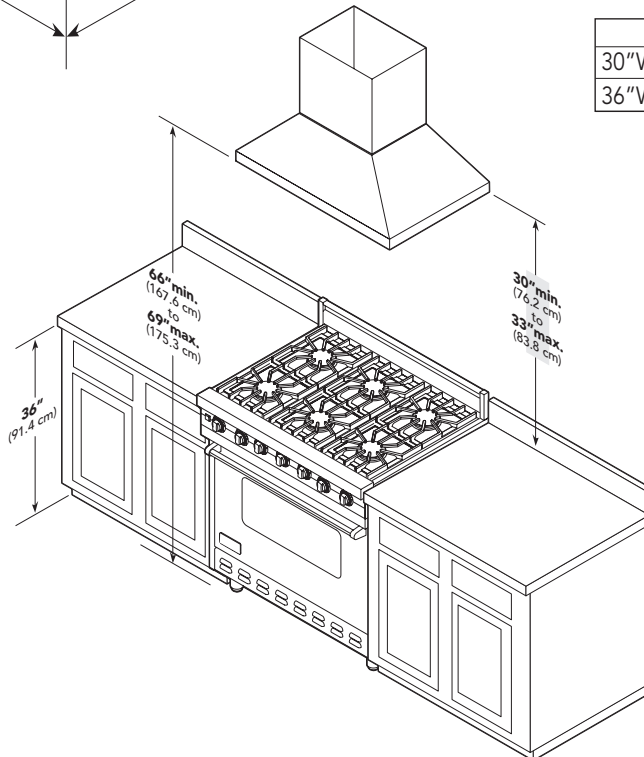

Wall Hood with Standard Ventilator 30" and 36" Widths

CHIMNEY WALL HOODS WITH STANDARD VENTILATOR

RVCH330 – 30" WIDE / RVCH336 – 36" WIDE

CHIMNEY WALL HOODS WITH STANDARD VENTILATOR										
DESCRIPTION	DUCT COVERS			NUMBER OF LIGHTS	NUMBER OF FILTERS	RECOMMENDED DUCT SIZE		MAXIMUM AMPS		
	WIDTH	DEPTH	HEIGHT			INTERIOR	EXTERIOR	INTERIOR	IN-LINE	EXTERIOR
CHIMNEY HOODS WITH STANDARD INTERIOR-POWER VENTILATOR – 24" DEEP										
A 460 CFM BLOWER IS SHIPPED WITH HOOD										
30" W. RVCH330	16"	12"	18"–30"	2	2	7"	–	5.6	5.6	N/A
36" W. RVCH336	16"	12"	18"–30"	2	2	7"	–	5.6	5.6	N/A

A (Hood width)	
30"W.	29-7/8" (75.9 cm)
36"W.	35-7/8" (91.1 cm)

A	
30"W.	14-15/16" (37.9 cm)
36"W.	17-15/16" (45.6 cm)

VIKING RANGE, LLC 111 FRONT STREET GREENWOOD, MISSISSIPPI 38930 USA

For detailed product information, model numbers, or to request a quote call 1-888-845-4641 or visit vikingrange.com
 © 2013 Viking Range, LLC | Specifications subject to change without notice.