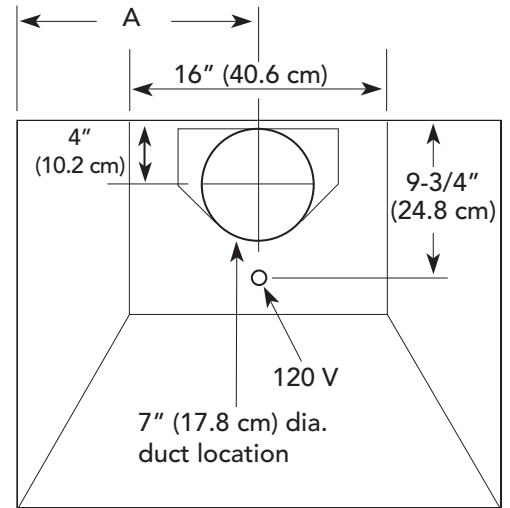

Wall Hood with Standard Ventilator 30" and 36" Widths

CHIMNEY WALL HOODS WITH STANDARD VENTILATOR

RVCH330 – 30" WIDE / RVCH336 – 36" WIDE

CHIMNEY WALL HOODS WITH STANDARD VENTILATOR										
DESCRIPTION	DUCT COVERS			NUMBER OF LIGHTS	NUMBER OF FILTERS	RECOMMENDED DUCT SIZE		MAXIMUM AMPS		
	WIDTH	DEPTH	HEIGHT			INTERIOR	EXTERIOR	INTERIOR	IN-LINE	EXTERIOR
CHIMNEY HOODS WITH STANDARD INTERIOR-POWER VENTILATOR – 24" DEEP										
A 460 CFM BLOWER IS SHIPPED WITH HOOD										
30" W. RVCH330	16"	12"	18"–30"	2	2	7"	–	5.6	5.6	N/A
36" W. RVCH336	16"	12"	18"–30"	2	2	7"	–	5.6	5.6	N/A

A (Hood width)	
30"W.	29-7/8" (75.9 cm)
36"W.	35-7/8" (91.1 cm)

A	
30"W.	14-15/16" (37.9 cm)
36"W.	17-15/16" (45.6 cm)

VIKING RANGE, LLC 111 FRONT STREET GREENWOOD, MISSISSIPPI 38930 USA

For detailed product information, model numbers, or to request a quote call 1-888-845-4641 or visit vikingrange.com
 © 2013 Viking Range, LLC | Specifications subject to change without notice.