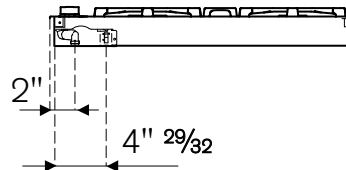

INSTALLATION INSTRUCTIONS

Q30M 4 00 X

Bertazzoni recommends to operate the appliance after it has been installed in a cabinet.

The kitchen cabinets shall be made of materials capable of withstanding temperatures at least 117°F (65°C) above room temperature in order to avoid possible damage to the cabinets during appliance usage.

Disclaimer: while every effort has been made to insure the accuracy of the information contained in this brochure, Fratelli Bertazzoni reserves the right to change any part of the information at any time without notice.

Fratelli Bertazzoni, Bertazzoni and the winged wheel brand icon are registered trademarks of Bertazzoni Spa.