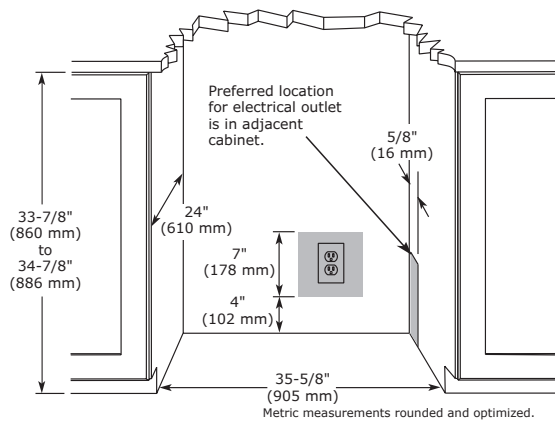

Model	Description	Finish	Shipping Weight
80-54461-00	18" Slide and Divide Bin Organizer	N/A	2 lb
U-ESP45S*	Euro Style Handleless Panel, 18" Solid (single panel)	Stainless	9 lb

\*Installs on integrated models, 2 panels required.

Modular 3000 Series • 36" Solid Door Refrigerator • **3036RR**

**DIMENSIONS**

Dimensions shown apply to all finishes, including Integrated (INT) models with 3/4" integrated panel/frame installed.

**CABINET CUT-OUT**

**INSTALLATION NOTES**

When installing adjacent to wall, ensure 2 1/2" clearance on hinged side for 90° door opening, allowing ample room for door handle.

No additional clearance around sides, top or rear of unit is needed for ventilation.

Do not obstruct front grille air flow.

**SPECIFICATIONS**

Model	3036RR
Amps: Running	1.2
Capacity: Bottle (12 oz)	136
Capacity: Can (12 oz)	208
Capacity: Volume (cu ft)	6.9
Control Type	U-Select®
Dimensions: Product Depth	23 7/16" / 590 mm
Dimensions: Product Height	33 11/16" / 856 mm
Dimensions: Product Width	35 7/16" / 900 mm
Energy Consumption: Avg. Per Year	290 kWh
ENERGY STAR / CEE RATING	ENERGY STAR / Tier 1
Panel Height	30" / 762 mm
Panel Thickness	3/4" / 20 mm
Panel Type	Solid Panel
Panel Width	17 5/8" / 445 mm
Product Weight: Max	197 lb
Refrigerant Type	R600a
Sabbath (Star K Certified)	Yes
Temperature Range	34°F - 70°F