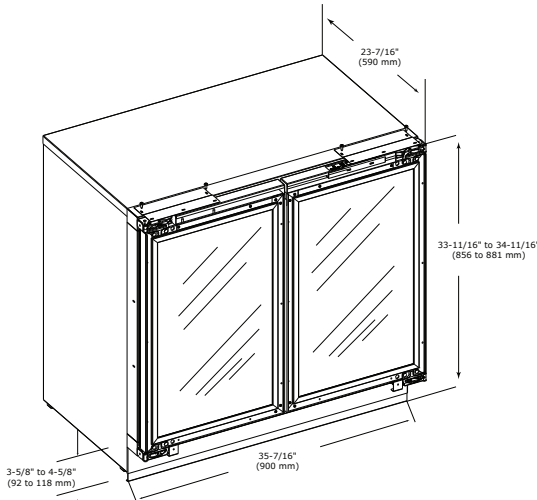

Modular 3000 Series • 36" Solid Door Refrigerator • **3036RR**

DIMENSIONS

Dimensions shown apply to all finishes, including Integrated (INT) models with 3/4" integrated panel/frame installed.

CABINET CUT-OUT