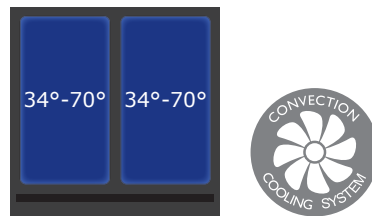

COOLING SYSTEM

ELECTRICAL REQUIREMENTS

This unit requires a grounded, polarized 115 VAC, 60 Hz, 15 A power supply (normal household current).

Warranty

Please visit u-line.com to view this model's User Guide & Service Manual. All Specifications are subject to change without notice.