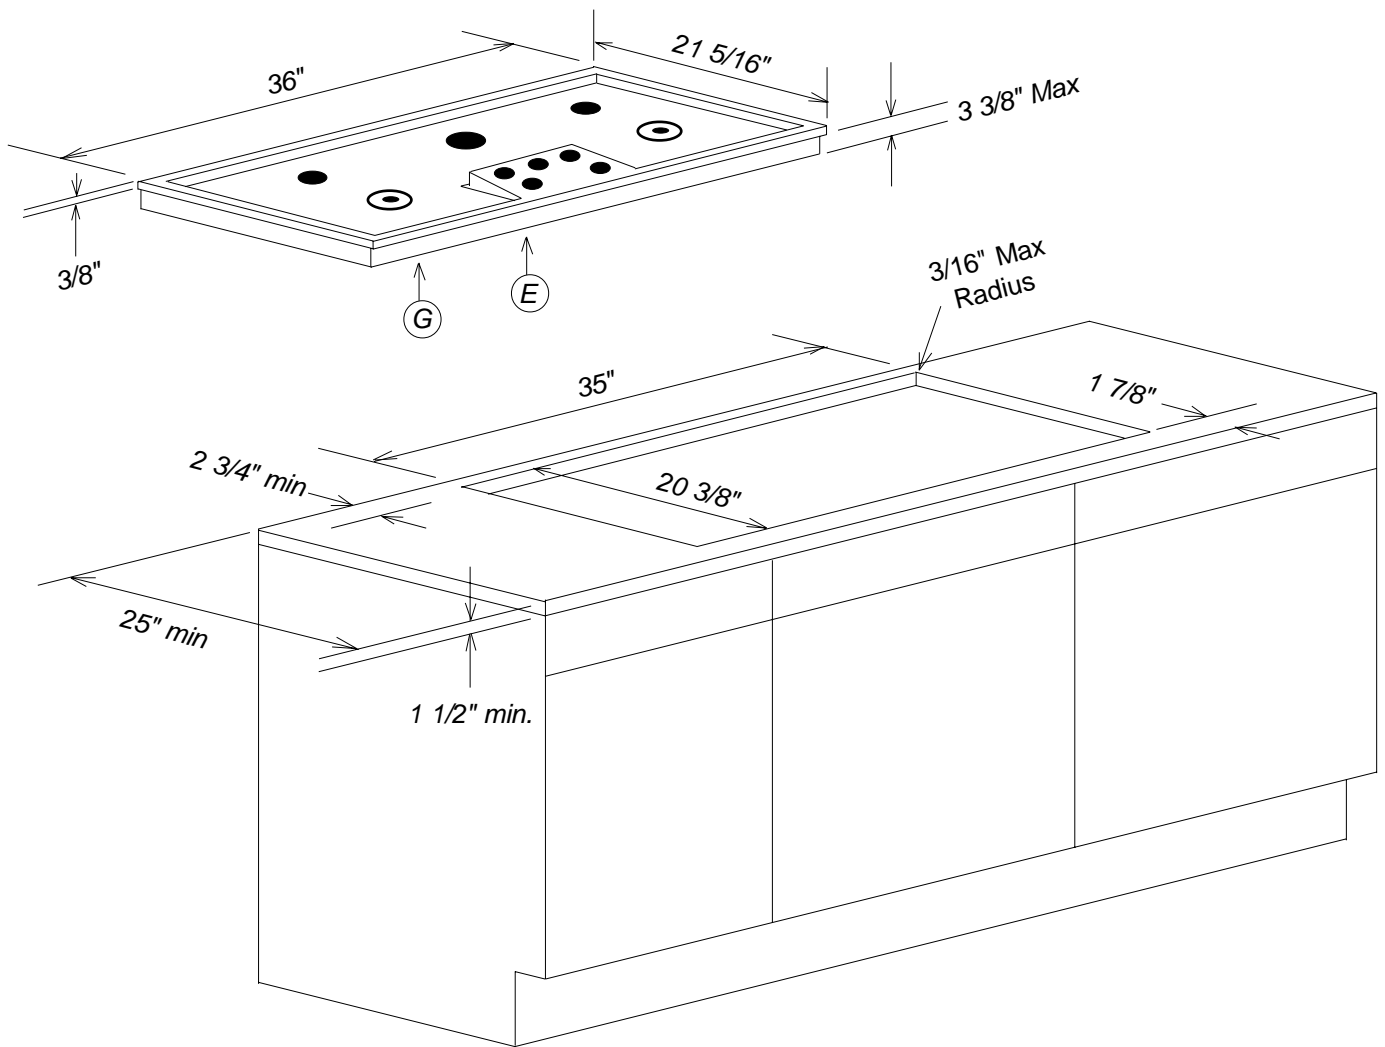

Product and Cut-out Dimensions Sealed Gas Cooktop

KM3474G / KM3474LP

KM3475G / KM3475LP

| Location Codes |
|--|
| <p><i>E</i> - 6 foot -110 Volt - 15 Amp (NEMA 5-15) 3-wire power supply connects rear middle bottom.</p> <p><i>G</i> - Gas connects rear middle bottom. MUST USE REGULATOR.</p> |
| Notes |
| <ul style="list-style-type: none"> • Please specify Natural Gas or LP unit when ordering. • All installations must be done in accordance with local codes. |

NOTE: Drawing is not to scale.
SPECIFICATION SHEETS 010405