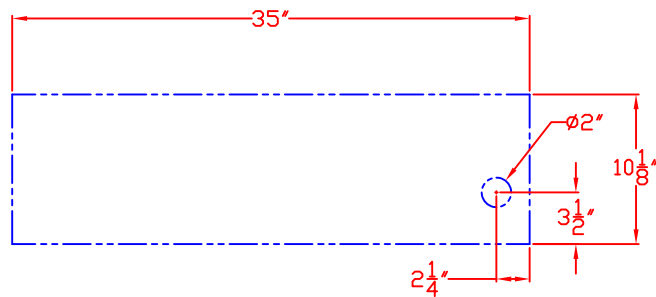

# LYNX BUILT-IN 36" W/ DIMENSIONS

ISLAND CUTOUT IN BLUE

TOP VIEW

FRONT VIEW

RIGHT SIDE VIEW

1/20/10

# LYNX BUILT-IN 36" ISLAND CUTOUT

TOP VIEW

FRONT VIEW

SIDE VIEW