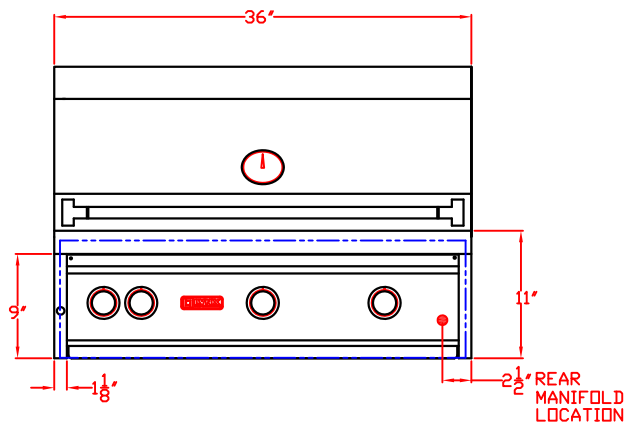

# LYNX BUILT-IN 36" W/ DIMENSIONS

ISLAND CUTOUT IN BLUE

TOP VIEW

FRONT VIEW

RIGHT SIDE VIEW

1/20/10

# LYNX BUILT-IN 36" ISLAND CUTOUT

TOP VIEW

FRONT VIEW

SIDE VIEW