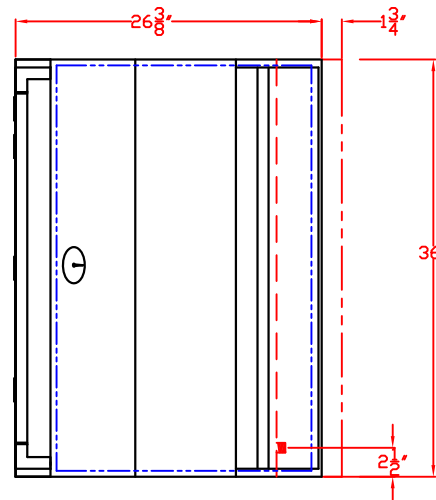

# LYNX BUILT-IN 36" W/ DIMENSIONS

ISLAND CUTOUT IN BLUE

TOP VIEW

FRONT VIEW

RIGHT SIDE VIEW

1/20/10

# LYNX BUILT-IN 36" ISLAND CUTOUT

TOP VIEW

FRONT VIEW

SIDE VIEW