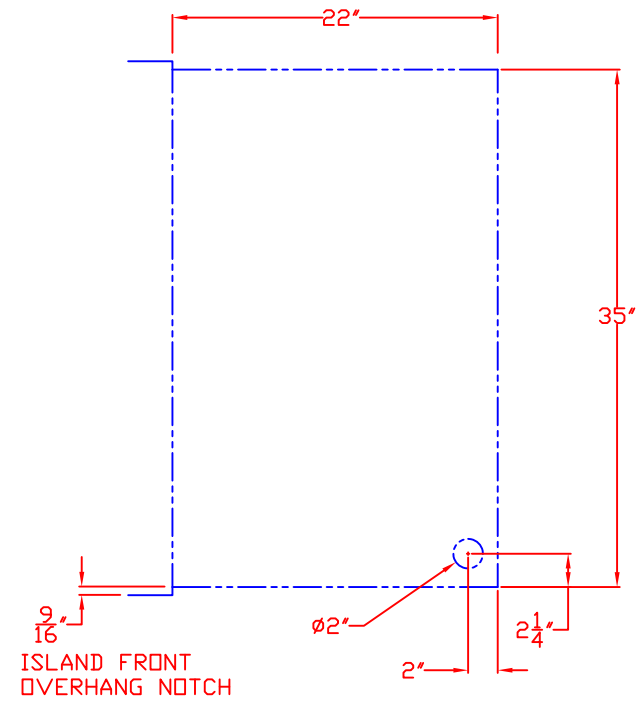

# LYNX BUILT-IN 36" W/ DIMENSIONS

ISLAND CUTOUT IN BLUE

TOP VIEW

FRONT VIEW

RIGHT SIDE VIEW

1/20/10

# LYNX BUILT-IN 36" ISLAND CUTOUT

TOP VIEW

FRONT VIEW

SIDE VIEW