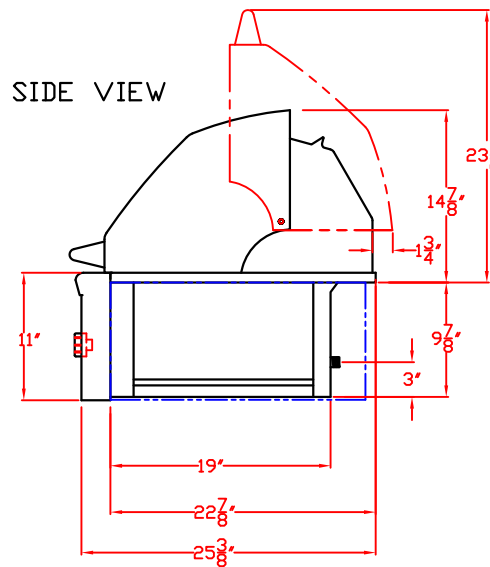

# LYNX BUILT-IN 36" W/ DIMENSIONS

ISLAND CUTOUT IN BLUE

TOP VIEW

FRONT VIEW

RIGHT SIDE VIEW

1/20/10

# LYNX BUILT-IN 36" ISLAND CUTOUT

TOP VIEW

FRONT VIEW

SIDE VIEW