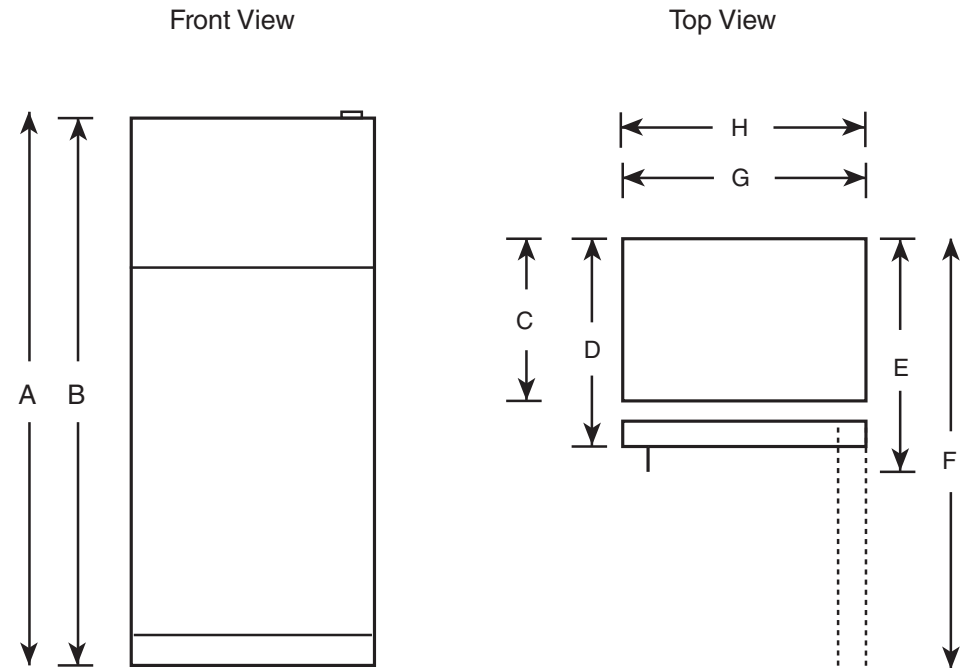

GIE18GCH

GE® ENERGY STAR® 17.5 Cu. Ft. Top-Freezer Refrigerator

Dimensions and Installation Information (in inches)

Overall Dimensions	Height to top of hinge (in.) A	67-3/8
	Height to top of case (in.) B	66-7/8
	Case depth without door (in.) C	26-5/8
	Case depth less door handle (in.) D	30-1/2
	Case depth with door handle (in.) E	32-1/2
	Depth with fresh food door open 90° (in.) F	56-3/4
	Width (in.) G	28
	Width with door open 90° inc. door handle (in.) H	30-5/8
Air Clearances	Each side (in.)	3/4
	Top (in.)	1
	Back (in.)	2