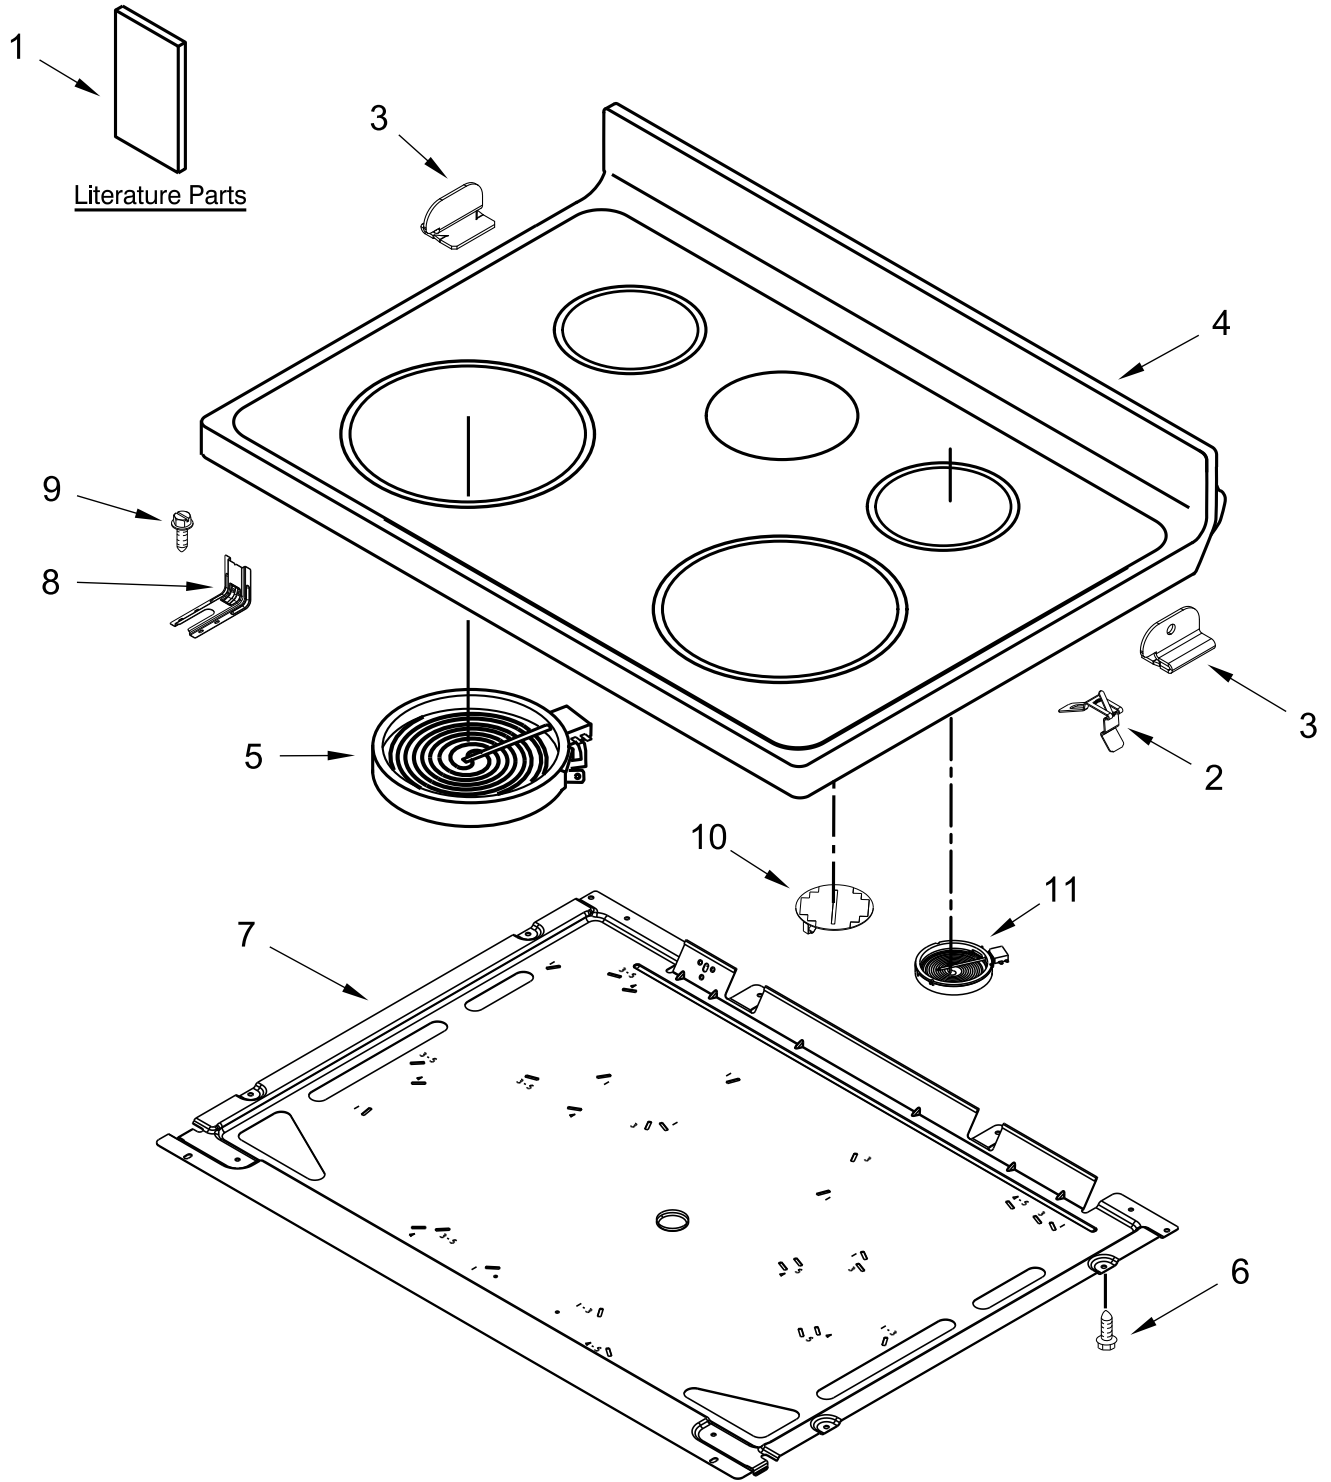

**30" ELECTRIC FREESTANDING STANDARD CLEAN RANGE
Finger Print Resistant**

MODELS:

WFE525S0HZ0 (Stainless)

WFE525S0HV0 (Black Stainless)

COOKTOP PARTS

COOKTOP PARTS

<u>Illus. No.</u>	<u>Part No.</u>	<u>Description</u>	<u>Illus. No.</u>	<u>Part No.</u>	<u>Description</u>	<u>Illus. No.</u>	<u>Part No.</u>	<u>Description</u>
1		Literature Parts	5	W10275048	Element (3000/1400W)	11	8273994	Element (1200W) (Left Rear, Right Rear)
	W11102909	Use and Care Guide			(Left Front, Right Front)			FOLLOWING PARTS NOT ILLUSTRATED
	W11157404	Instructions, Installation	6	3196169	Screw	W11028538		Harness, Main
	W11109898	Wiring Diagram	7	W10691223	Pan, Radiant Element	W11028537		Harness, Cooktop (Right)
	W11102747	Sheet, Tech	8	W10306542	Bracket, Anti-Tip	W10848523		Harness, Cooktop (Left)
2	W10225448	Spring, Element	9	7101P485-60	Screw, Anti-Tip Kit	W10174460		Harness, Warm Zone
3	W10607641	Bracket, Cooktop (Left)	10	W10799048	Element, Warm Zone (Center)			
	W10607642	Bracket, Cooktop (Right)						
4		Cooktop						
	W11034833	Black						

CONTROL PANEL PARTS

CONTROL PANEL PARTS

<u>Illus. No.</u>	<u>Part No.</u>	<u>Description</u>	<u>Illus. No.</u>	<u>Part No.</u>	<u>Description</u>	<u>Illus. No.</u>	<u>Part No.</u>	<u>Description</u>
1		Endcap	4	W10434452	Switch, Infinite (Dual)	7		Knob
	W11130372	Black (Left)			(Left Front, Right Front)		W11022717	Stainless
	W11130379	Black (Right)					W11027166	Black Stainless
2	W10695491	Bracket, Control		3148951	Switch, Infinite	8	W10134247	Shield, Heat
3		Console, Assembly			(Right Rear and Left Rear)	9	3400882	Screw
	W11027376	Stainless				10	8272473	Cover, Upper Rear
	W11027381	Black Stainless	5	3196178	Screw	11	W10525121	Bracket, Console Mounting
			6		Electronic, Control (LCX)			
				W11038143	Black			