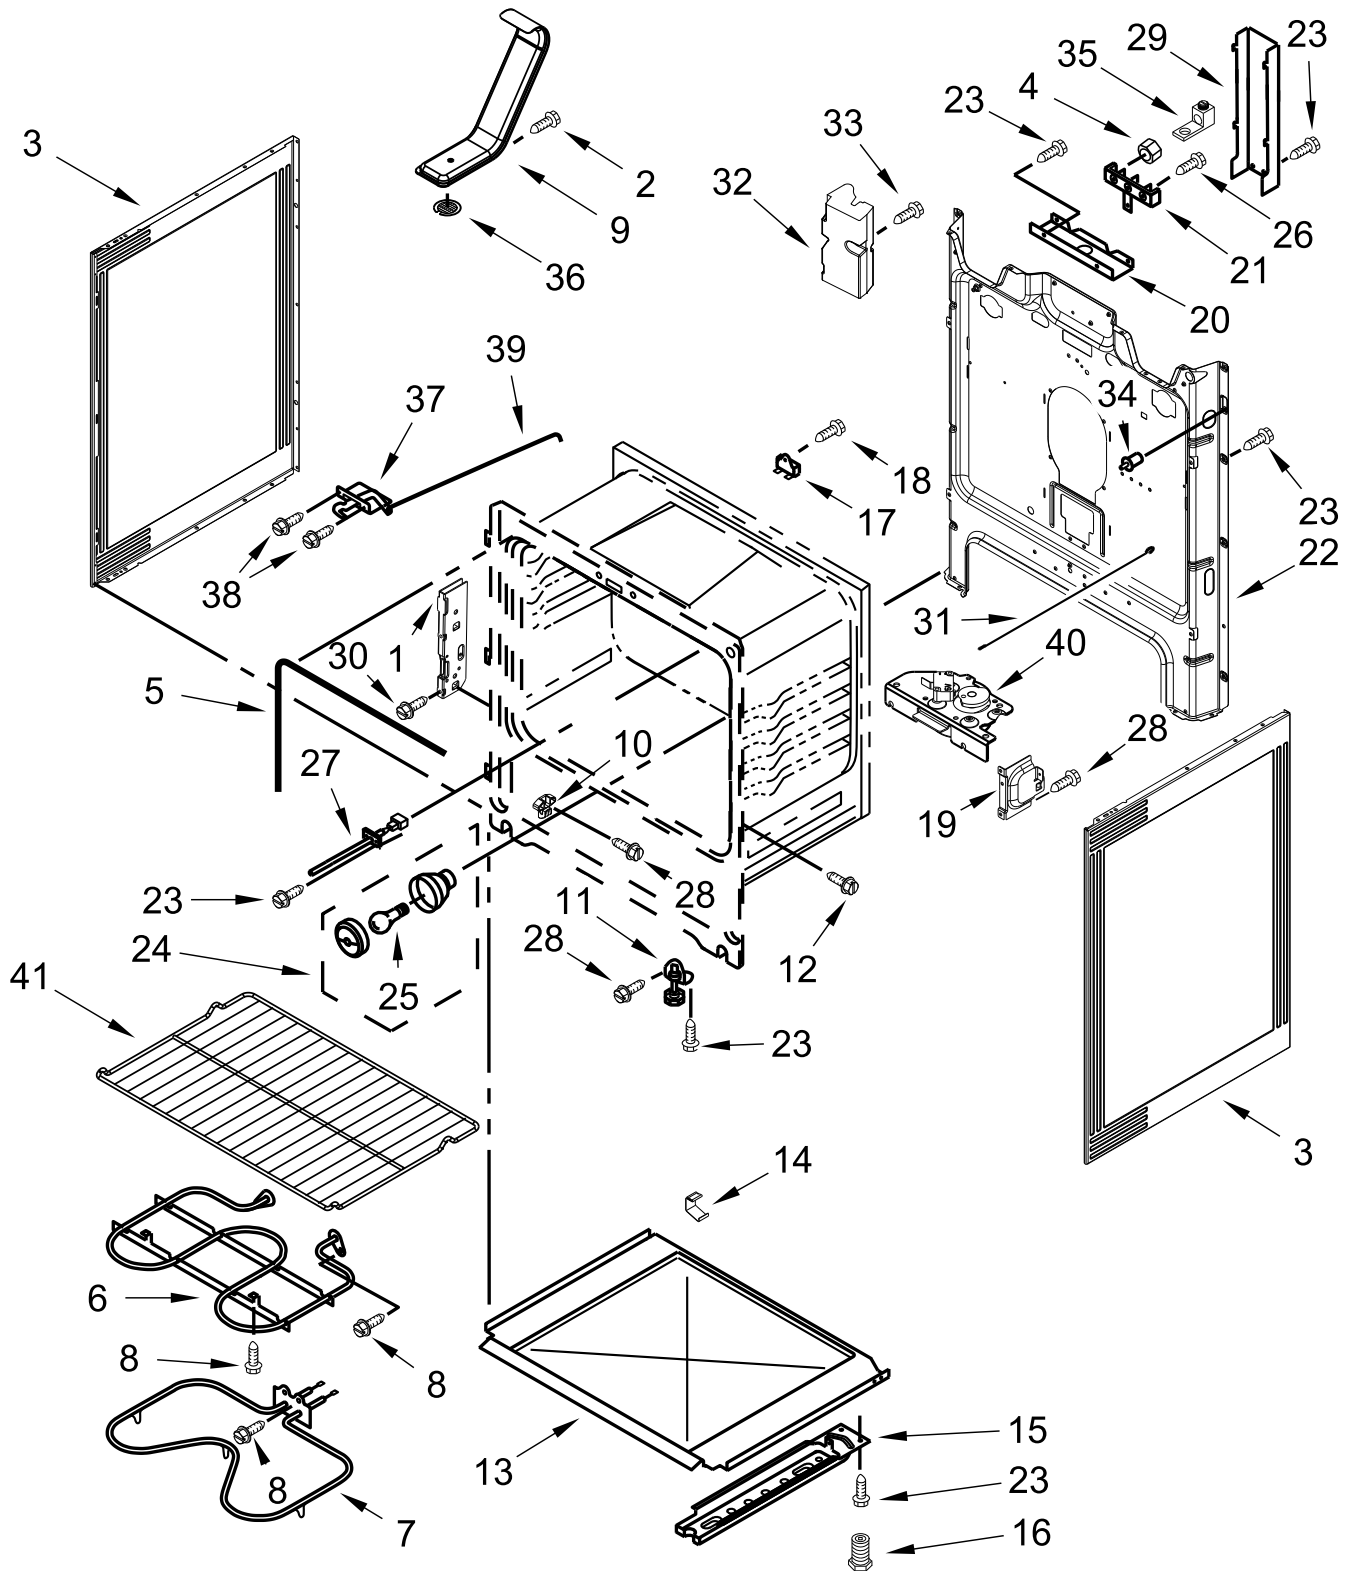

CHASSIS PARTS

CHASSIS PARTS

<u>Illus. No.</u>	<u>Part No.</u>	<u>Description</u>	<u>Illus. No.</u>	<u>Part No.</u>	<u>Description</u>	<u>Illus. No.</u>	<u>Part No.</u>	<u>Description</u>
1	W10289077	Receiver, Hinge	16	W10058460	Foot, Leveling	34	W10627802	Switch, Door
2	3196154	Screw	17	3196548	Fuse, Thermal	35	W10281322	Kit, Bare Wire Adapter Block
3		Panel, Side	18	3196172	Screw	36	9761301	Screen, Vent
	W10162245	Black	19	W10404688	Clip, Oven Support	37	9761013	Assembly, Door Latch (Front)
4	3400029	Nut	20	3186034	Bracket, Service	38	3196560	Screw
5	W10658354	Seal, Door	21	W10245259	Block, Terminal	39	W10078380	Rod, Latch
6	9757340	Element, Broil	22		Back, Main (Not Serviced)	40	W10107820	Assembly, Door Latch (Rear)
7	W11111743	Element, Bake	23	3196178	Screw	41	W10268578	Rack, Oven
8	3196174	Screw	24	W10454648	Assembly, Light			FOLLOWING PARTS NOT ILLUSTRATED
9	W10134285	Tube, Vent	25	311255	Bulb, Oven Light		W10774939	Insulation, Wrap
10	W10674705	Glide, Drawer Front	26	3400016	Screw		W11127325	Insulation, Back
11	W10341186	Assembly, Front Foot	27	W10181986	Sensor, Oven		W10333344	Insulation, Flue
12	W10067840	Screw	28	3196169	Screw			
13	8054068	Retainer, Insulation	29	W10326122	Cover, Terminal Block			
14	W10137382	Clip, Panel	30	W10031780	Screw			
15	W10390007	Assembly, Base Rail (Right)	31	9757239	Rod, Door Switch			
	W10390008	Assembly, Base Rail (Left)	32	W10910404	Counterweight			
			33	W11034869	Screw