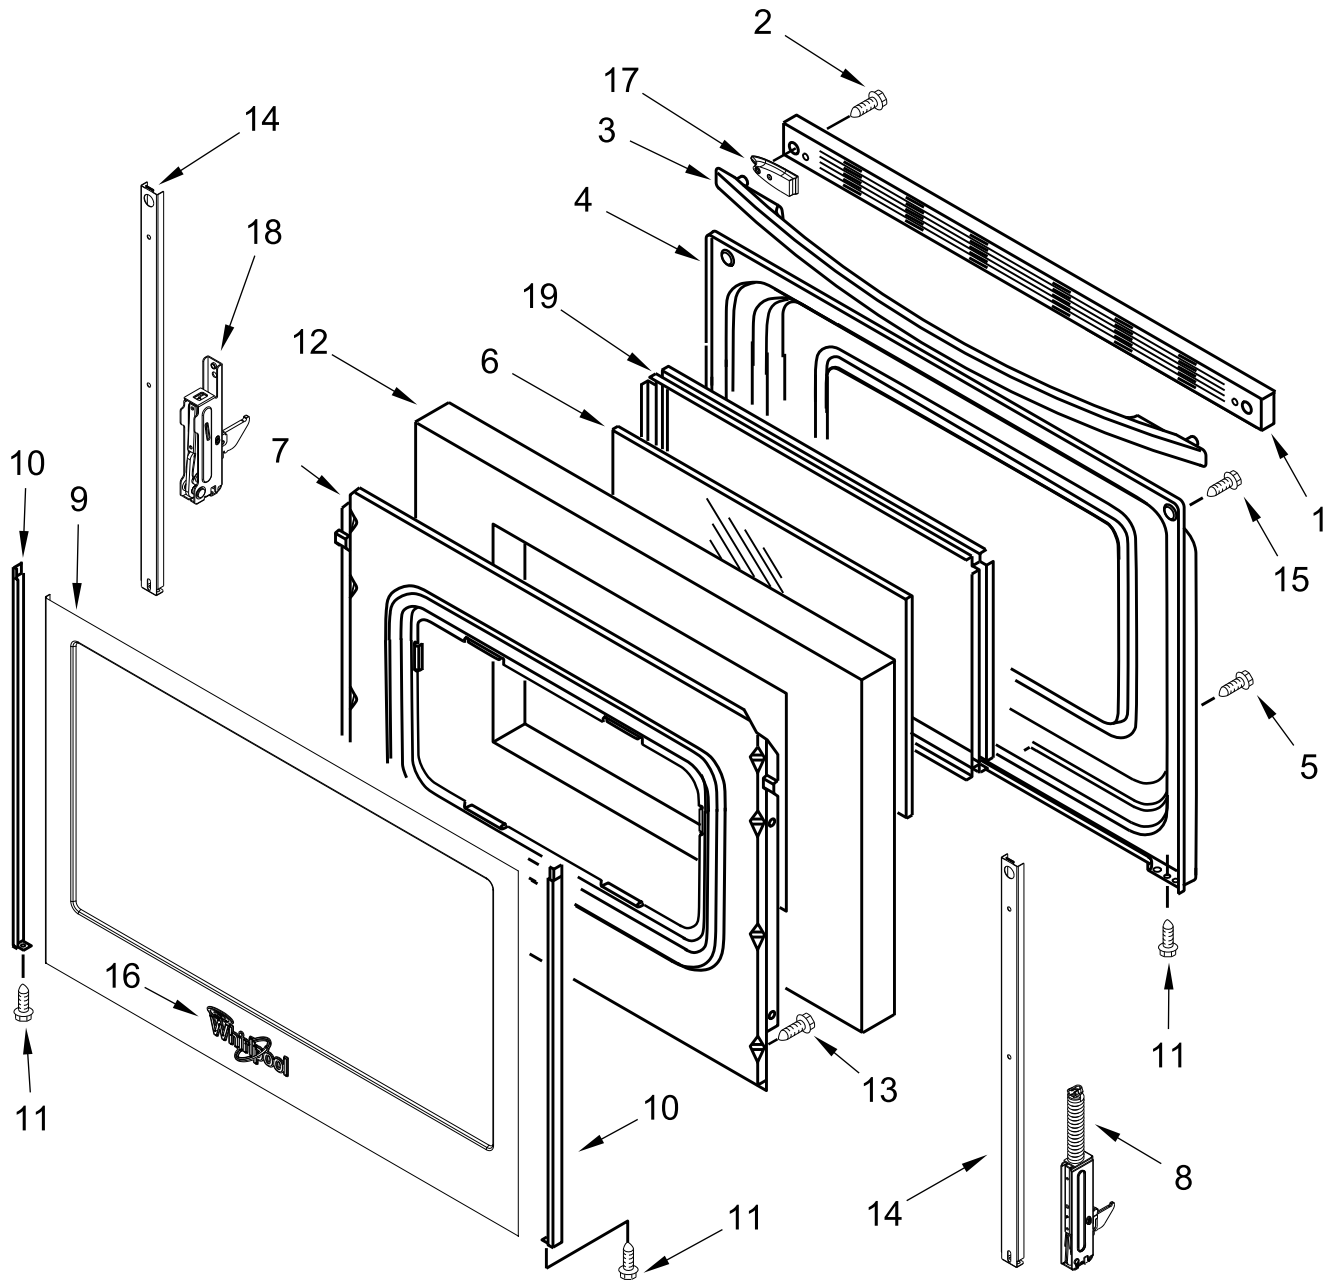

DOOR PARTS

DOOR PARTS

<u>Illus.</u> <u>No.</u>	<u>Part No.</u>	<u>Description</u>	<u>Illus.</u> <u>No.</u>	<u>Part No.</u>	<u>Description</u>	<u>Illus.</u> <u>No.</u>	<u>Part No.</u>	<u>Description</u>
1		Trim, Top	8	W10299224	Hinge, Active (With Spring)	13	W10031780	Screw
	W11047800	Stainless				14	W10544179	Strap, Door
	W10310922	Black	9		Glass Assembly, Outer Door	15	W10200660	Screw
2	W10480830	Screw				16	W10884775	Nameplate
3		Handle, Door		W11167877	Stainless	17		Standoff, Handle
	W10875206	Stainless		W11169660	Black Stainless		W11037027	Black
	W10903342	Black Stainless	10		Trim, Side	18	W10299227	Hinge, Door (Passive)
4	9761344	Liner, Door		W10746436	Black (Left)	19	W10316950	Frame, Glass
5	W10031790	Screw		W10746435	Black (Right)			
6	9758162	Glass, Inner	11	W10327235	Screw			
7	9761357	Retainer, Insulation	12	W10278991	Insulation, Door Strip