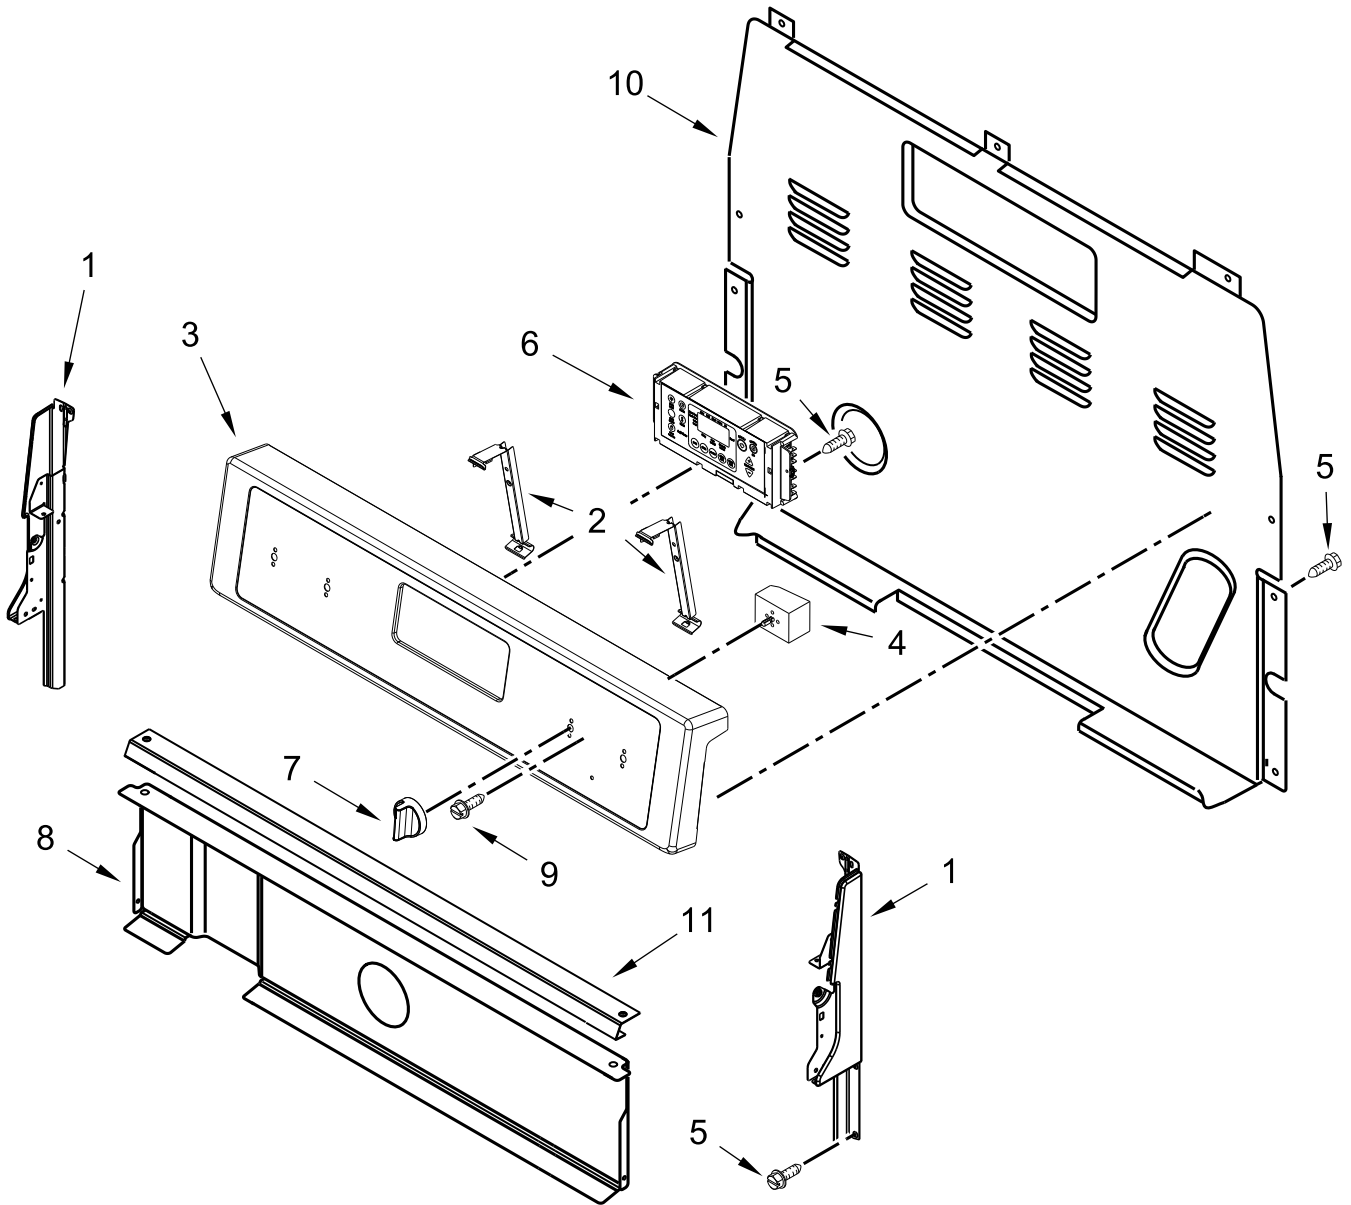

**30" ELECTRIC FREESTANDING STANDARD CLEAN RANGE
Finger Print Resistant**

MODELS:

WFE525S0HZ0 (Stainless)

WFE525S0HV0 (Black Stainless)

COOKTOP PARTS

COOKTOP PARTS

<u>Illus. No.</u>	<u>Part No.</u>	<u>Description</u>	<u>Illus. No.</u>	<u>Part No.</u>	<u>Description</u>	<u>Illus. No.</u>	<u>Part No.</u>	<u>Description</u>
1		Literature Parts	5	W10275048	Element (3000/1400W)	11	8273994	Element (1200W) (Left Rear, Right Rear)
	W11102909	Use and Care Guide			(Left Front, Right Front)			FOLLOWING PARTS NOT ILLUSTRATED
	W11157404	Instructions, Installation	6	3196169	Screw	W11028538		Harness, Main
	W11109898	Wiring Diagram	7	W10691223	Pan, Radiant Element	W11028537		Harness, Cooktop (Right)
	W11102747	Sheet, Tech	8	W10306542	Bracket, Anti-Tip	W10848523		Harness, Cooktop (Left)
2	W10225448	Spring, Element	9	7101P485-60	Screw, Anti-Tip Kit	W10174460		Harness, Warm Zone
3	W10607641	Bracket, Cooktop (Left)	10	W10799048	Element, Warm Zone (Center)			
	W10607642	Bracket, Cooktop (Right)						
4		Cooktop						
	W11034833	Black						

CONTROL PANEL PARTS

CONTROL PANEL PARTS

<u>Illus. No.</u>	<u>Part No.</u>	<u>Description</u>	<u>Illus. No.</u>	<u>Part No.</u>	<u>Description</u>	<u>Illus. No.</u>	<u>Part No.</u>	<u>Description</u>
1		Endcap	4	W10434452	Switch, Infinite (Dual)	7		Knob
	W11130372	Black (Left)			(Left Front, Right Front)		W11022717	Stainless
	W11130379	Black (Right)					W11027166	Black Stainless
2	W10695491	Bracket, Control		3148951	Switch, Infinite	8	W10134247	Shield, Heat
3		Console, Assembly			(Right Rear and Left Rear)	9	3400882	Screw
	W11027376	Stainless				10	8272473	Cover, Upper Rear
	W11027381	Black Stainless	5	3196178	Screw	11	W10525121	Bracket, Console Mounting
			6		Electronic, Control (LCX)			
				W11038143	Black			