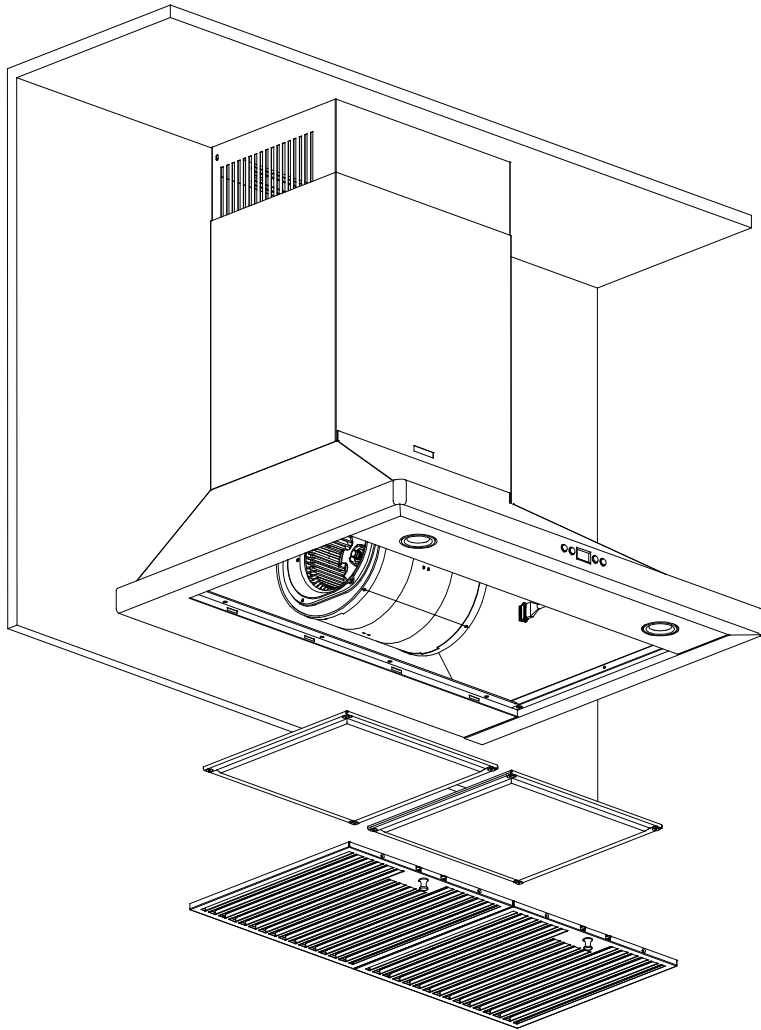

## ZRC-02VE

For use with: ZVE-E30CS / ZVE-E36CS / ZVE-E42CS

Place charcoal filter on back-side of baffle filter. And place filter brackets over charcoal filter and secure in place by tucking each end of bracket under the baffle filter frame. Re-install baffle filter.

### INCLUDED MATERIAL

Follow instructions in hood manual to enable the "replace charcoal filter" indicator on the hood controls.