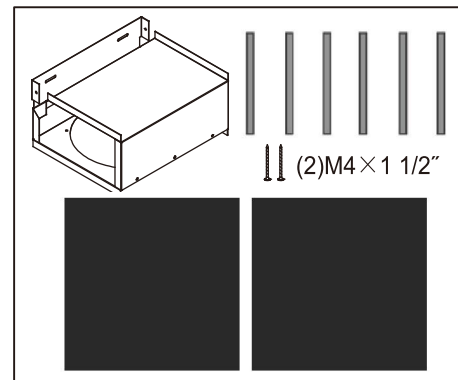

INCLUDED MATERIAL

Follow instructions in hood manual to enable the "replace charcoal filter" indicator on the hood controls.