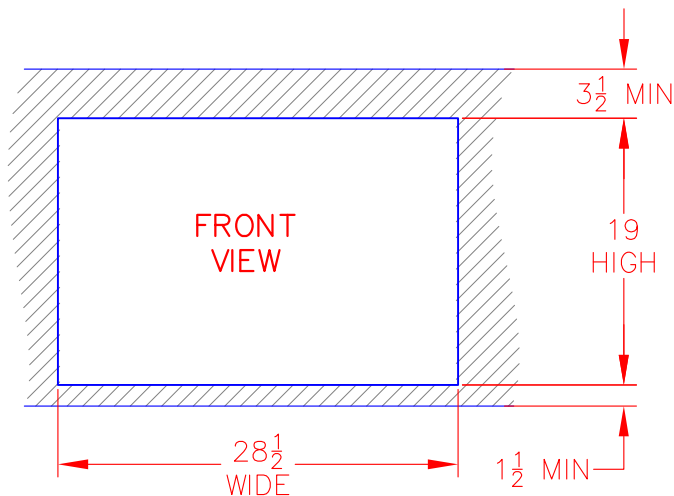

30" DOOR/DRAWERS VOADDR5300SS

PRODUCT DIMENSIONS

CUTOUT DIMENSIONS

DOOR AND DRAWER ACCESSORY HANDLE INSTALLATION

Accessory Door Front

Use the top screw position

VOADD5300SS
VOADD5360SS
VOADD5420SS
VOADDR5300SS
VOADDR5360SS
VOADDR5420SS
VOADS5180SS
VOADS5240SS
VODRD5190SS