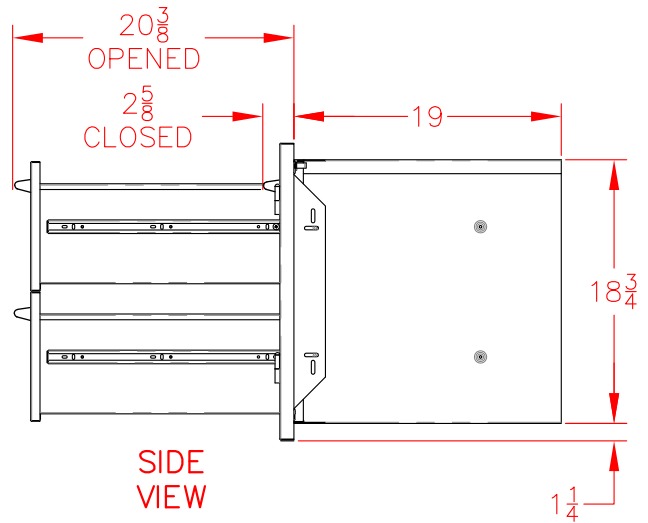

30" DOOR/DRAWERS VOADDR5300SS

PRODUCT DIMENSIONS

CUTOUT DIMENSIONS

DOOR AND DRAWER ACCESSORY HANDLE INSTALLATION

Accessory Door Front

Use the top screw position

VOADD5300SS
VOADD5360SS
VOADD5420SS
VOADDR5300SS
VOADDR5360SS
VOADDR5420SS
VOADS5180SS
VOADS5240SS
VODRD5190SS