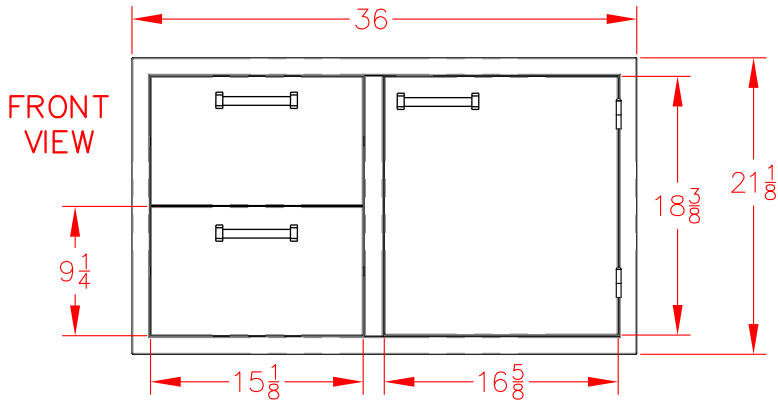

36" DOOR/DRAWERS VOADDR5360SS

PRODUCT DIMENSIONS

CUTOUT DIMENSIONS

DOOR AND DRAWER ACCESSORY HANDLE INSTALLATION

Accessory Door Front

Use the top screw position

VOADD5300SS
VOADD5360SS
VOADD5420SS
VOADDR5300SS
VOADDR5360SS
VOADDR5420SS
VOADS5180SS
VOADS5240SS
VODRD5190SS