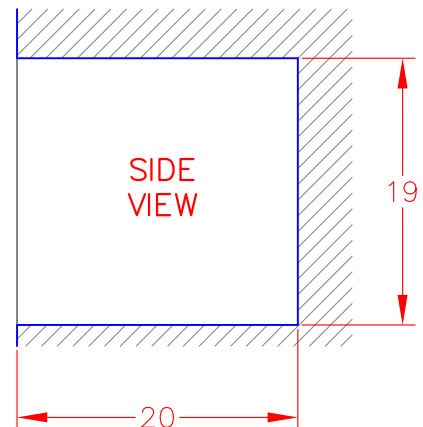

36" DOOR/DRAWERS VOADDR5360SS

PRODUCT DIMENSIONS

CUTOUT DIMENSIONS

DOOR AND DRAWER ACCESSORY HANDLE INSTALLATION

Accessory Door Front

Use the top screw position

VOADD5300SS
VOADD5360SS
VOADD5420SS
VOADDR5300SS
VOADDR5360SS
VOADDR5420SS
VOADS5180SS
VOADS5240SS
VODRD5190SS