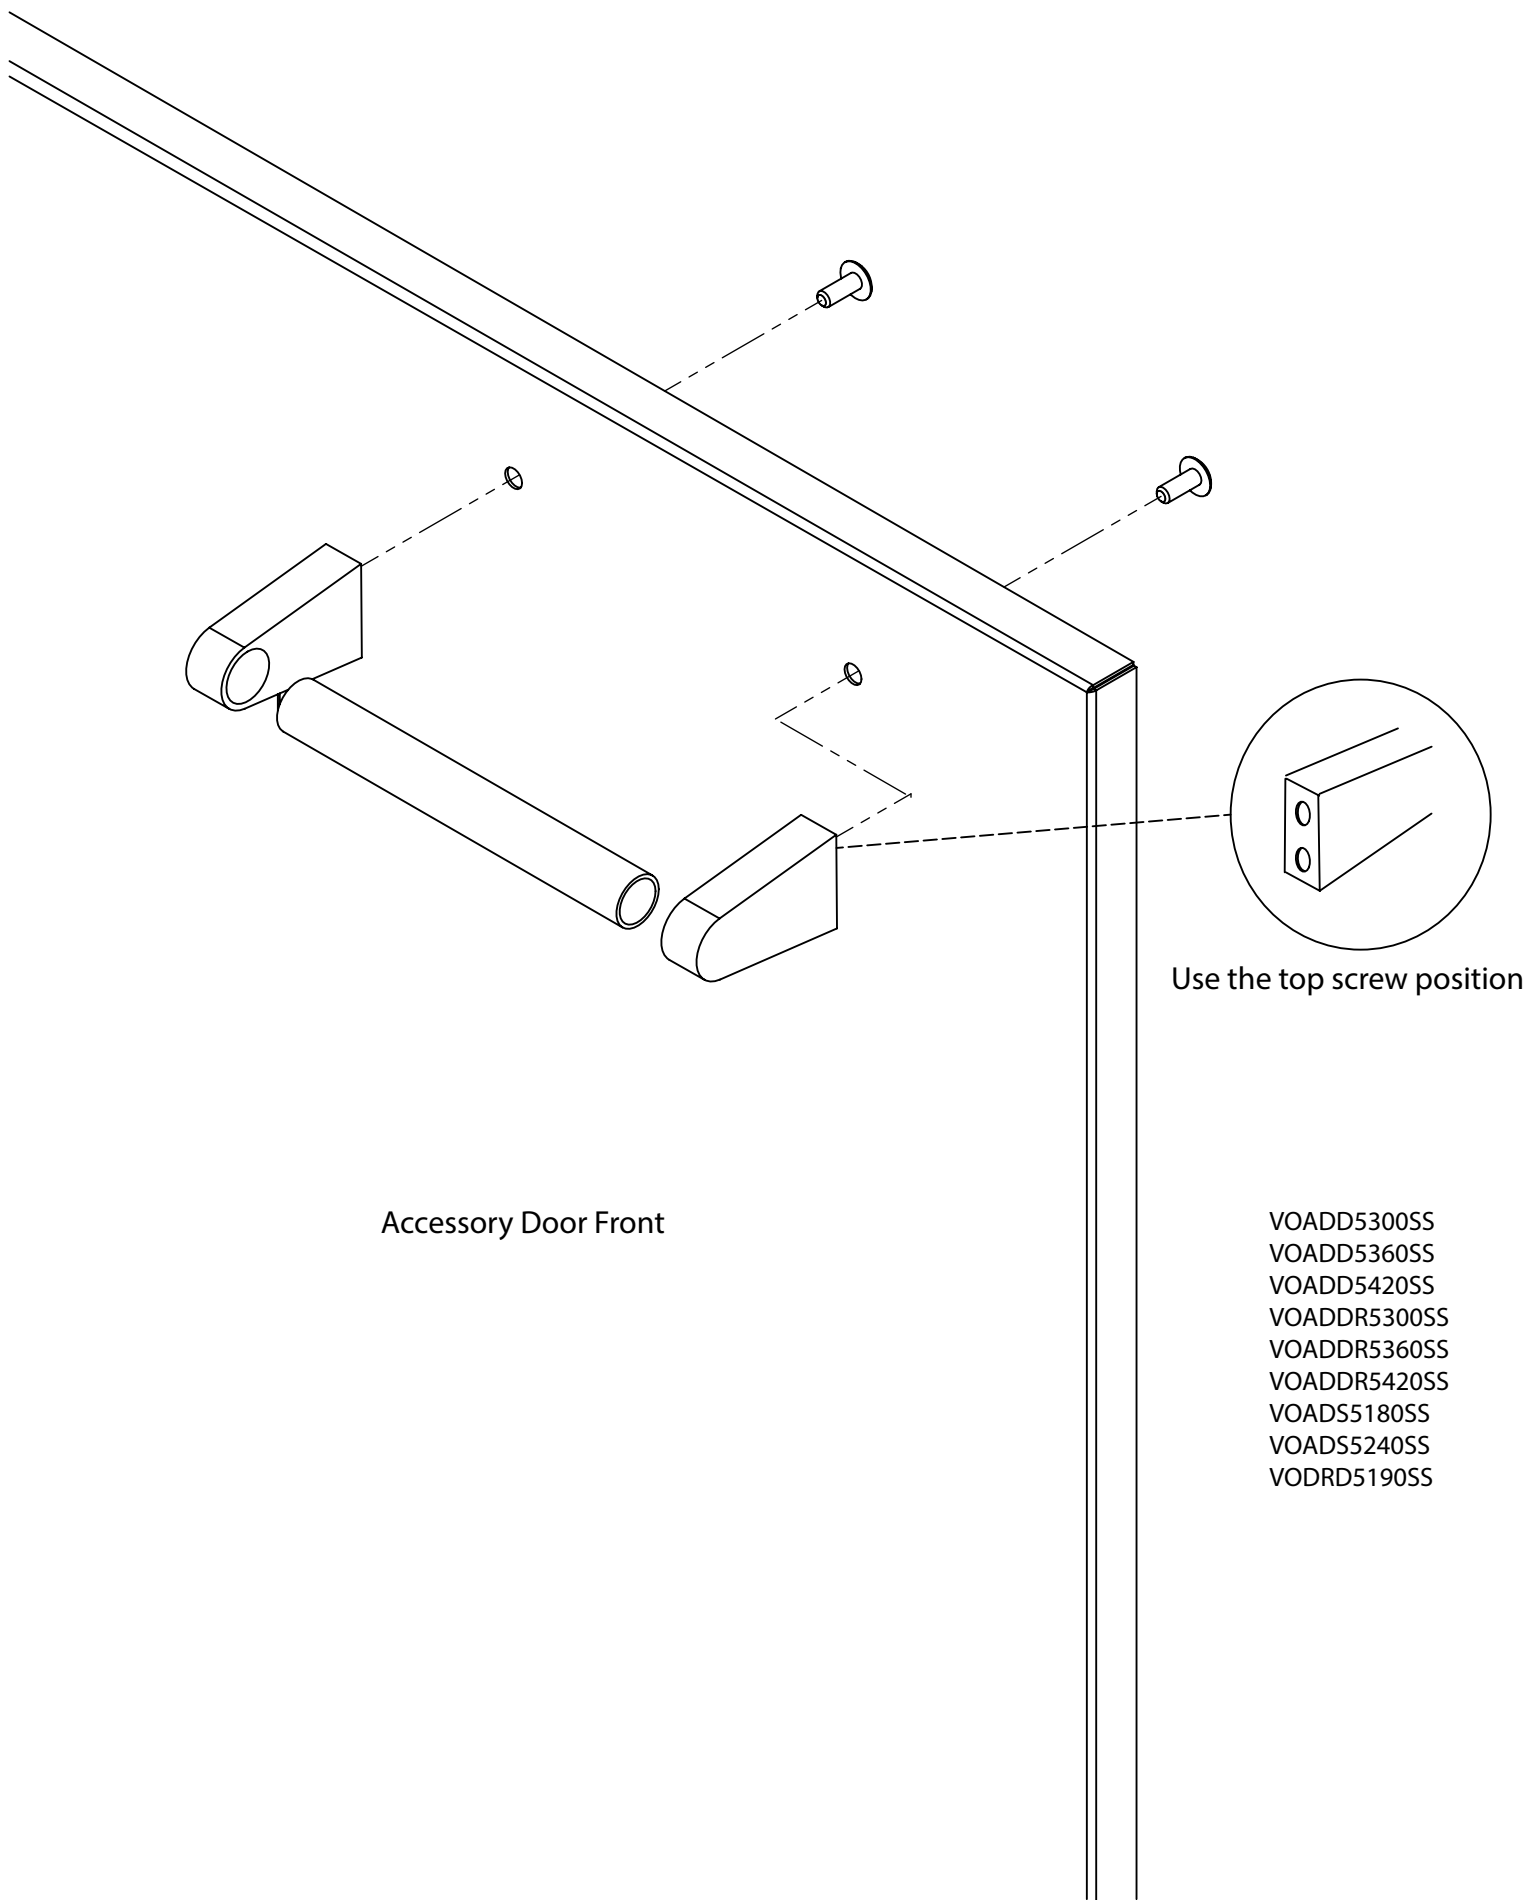

42" DOOR/DRAWERS VOADDR5420SS

PRODUCT DIMENSIONS

CUTOUT DIMENSIONS

DOOR AND DRAWER ACCESSORY HANDLE INSTALLATION

Accessory Door Front

Use the top screw position

VOADD5300SS
VOADD5360SS
VOADD5420SS
VOADDR5300SS
VOADDR5360SS
VOADDR5420SS
VOADS5180SS
VOADS5240SS
VODRD5190SS