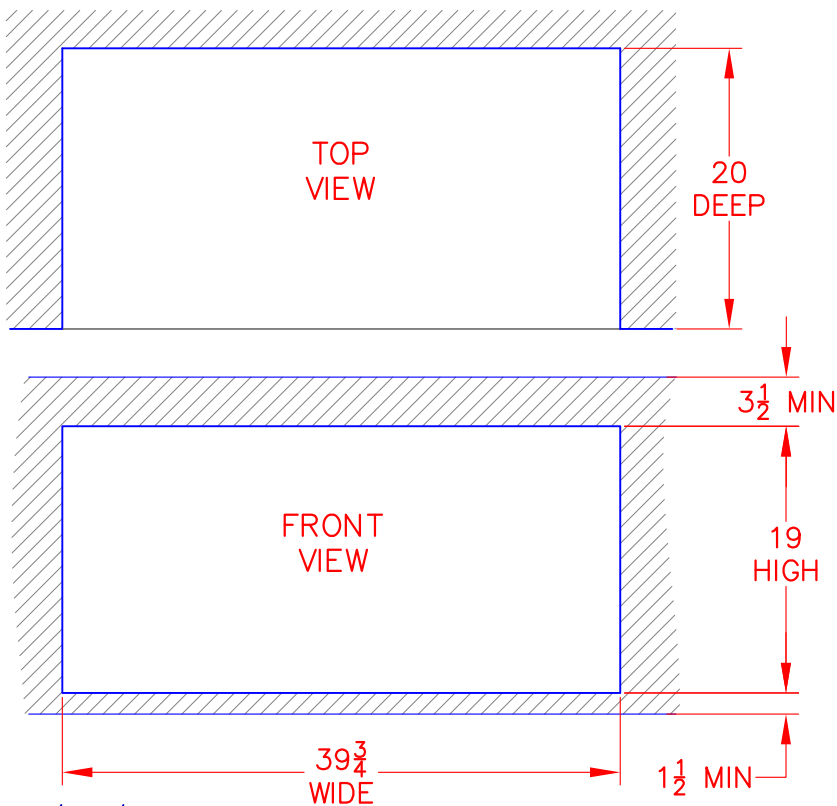

42" DOOR/DRAWERS VOADDR5420SS

PRODUCT DIMENSIONS

CUTOUT DIMENSIONS

DOOR AND DRAWER ACCESSORY HANDLE INSTALLATION

Accessory Door Front

Use the top screw position

VOADD5300SS
VOADD5360SS
VOADD5420SS
VOADDR5300SS
VOADDR5360SS
VOADDR5420SS
VOADS5180SS
VOADS5240SS
VODRD5190SS