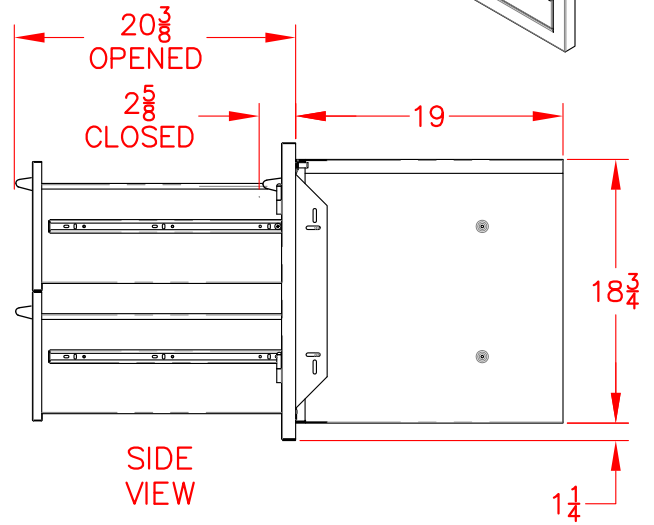

42" DOOR/DRAWERS VOADDR5420SS

PRODUCT DIMENSIONS

CUTOUT DIMENSIONS

DOOR AND DRAWER ACCESSORY HANDLE INSTALLATION

Accessory Door Front

Use the top screw position

VOADD5300SS
VOADD5360SS
VOADD5420SS
VOADDR5300SS
VOADDR5360SS
VOADDR5420SS
VOADS5180SS
VOADS5240SS
VODRD5190SS