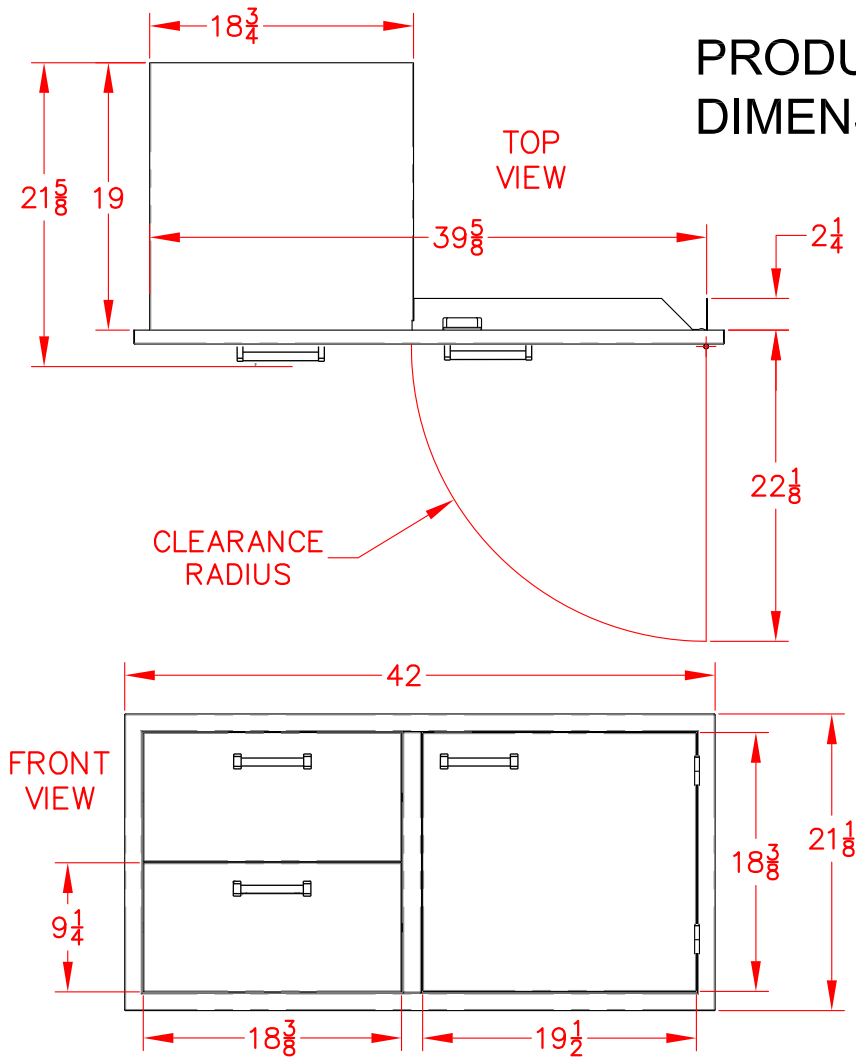

42" DOOR/DRAWERS VOADDR5420SS

PRODUCT DIMENSIONS

CUTOUT DIMENSIONS

DOOR AND DRAWER ACCESSORY HANDLE INSTALLATION

Accessory Door Front

Use the top screw position

VOADD5300SS
VOADD5360SS
VOADD5420SS
VOADDR5300SS
VOADDR5360SS
VOADDR5420SS
VOADS5180SS
VOADS5240SS
VODRD5190SS