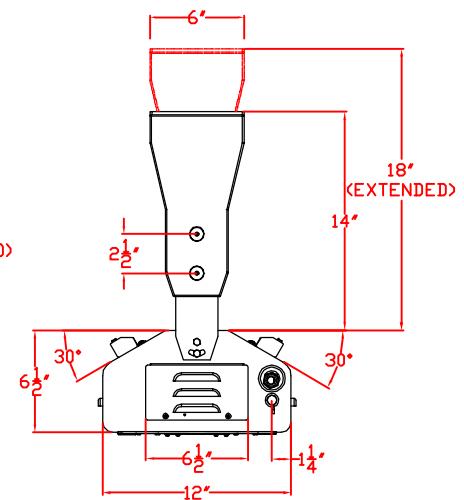

3/5/13

LYNX 48 IN. EAVE MOUNT PATIO HEATER  
MODEL LHEM48  
WITH DIMENSIONS

TOP VIEW

FRONT VIEW

SIDE VIEW