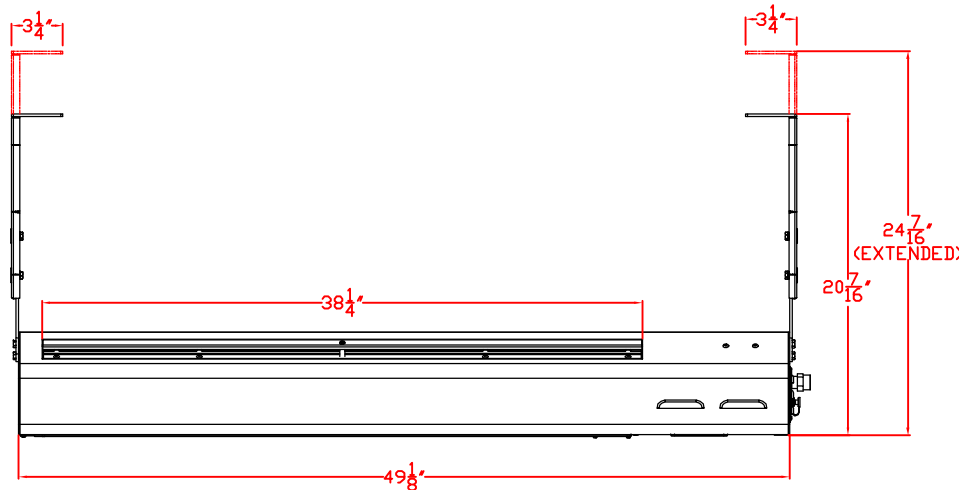

3/5/13

LYNX 48 IN. EAVE MOUNT PATIO HEATER  
MODEL LHEM48  
WITH DIMENSIONS

TOP VIEW

FRONT VIEW

SIDE VIEW