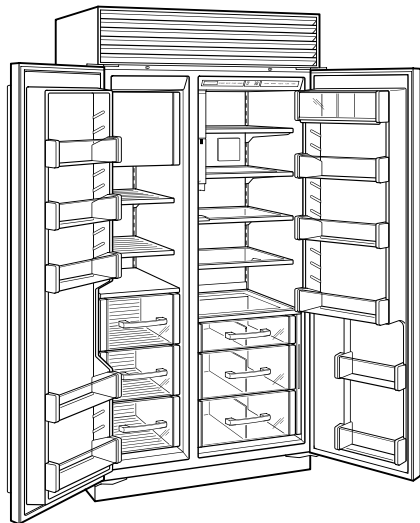

HANDLE ACCESSORIES

PRODUCT DETAILS

REFRIGERATOR

- Internal ice and water dispenser
- 4 Adjustable glass shelves
- 1 Stationary glass shelf
- 1 High-humidity drawer with divider
- 2 Storage drawers with divider
- 3 Adjustable door shelves
- 2 Stationary door shelves
- Adjustable dairy compartment

FREEZER

- 3 Adjustable wire shelves
- 1 Stationary solid shelf
- 3 Storage drawers
- 5 Adjustable door shelves
- Automatic ice maker

Stainless Steel Tubular Handles

Built-In Louvered Grilles

Built-In Overlay or Flush Inset Grille Frames

PRODUCT SPECIFICATIONS

Model	BI-42SID/O
Dimensions	42"W x 84"H x 24"D
Door Clearance	26 1/4"
Weight	608 lbs
Refrigerator Capacity	15.8 cu. ft.
Freezer Capacity	7.9 cu. ft.
Electrical Supply	115 VAC, 60 Hz
Electrical Service	15 amp dedicated circuit
Receptacle	3-prong grounding-type

NOTE: Dimensions in parenthesis are in millimeters unless otherwise specified

INTERIOR VIEW

This illustration is intended for interior reference only and may not represent the exterior of the model being specified.