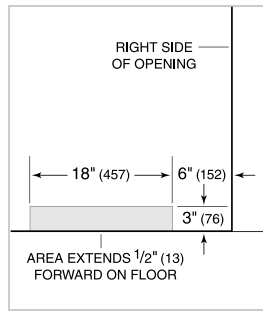

PLUMBING

PANEL SPECIFICATIONS For complete panels specifications including width/height, weight requirements, thickness requirements and offset details visit subzero-wolf.com/builtinconfigurator.

NOTE: Dimensions in parenthesis are in millimeters unless otherwise specified