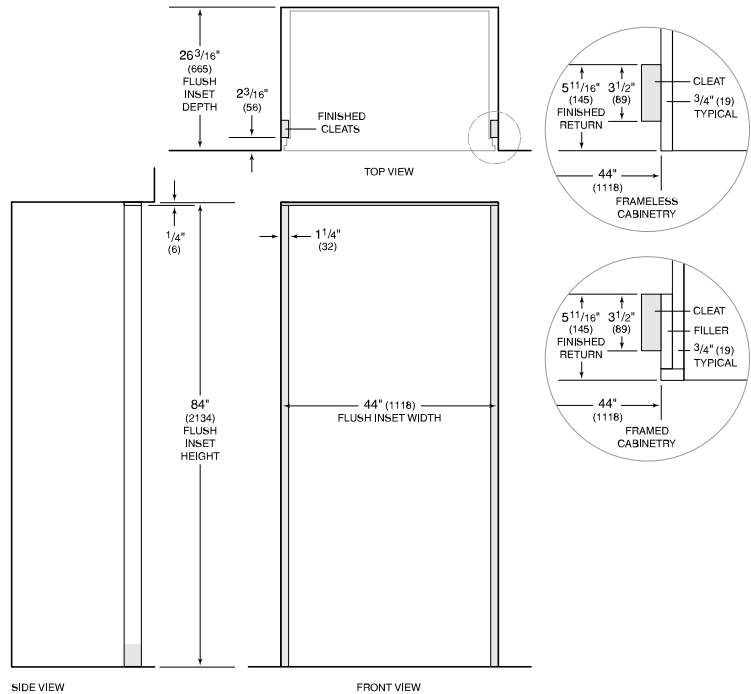

PRODUCT SPECIFICATIONS

Model	BI-42SID/O
Dimensions	42"W x 84"H x 24"D
Door Clearance	26 1/4"
Weight	608 lbs
Refrigerator Capacity	15.8 cu. ft.
Freezer Capacity	7.9 cu. ft.
Electrical Supply	115 VAC, 60 Hz
Electrical Service	15 amp dedicated circuit
Receptacle	3-prong grounding-type

ELECTRICAL

PLUMBING

PANEL SPECIFICATIONS For complete panels specifications including width/height, weight requirements, thickness requirements and offset details visit subzero-wolf.com/builtinconfigurator.

NOTE: Dimensions in parenthesis are in millimeters unless otherwise specified

INTERIOR VIEW

This illustration is intended for interior reference only and may not represent the exterior of the model being specified.

DIMENSIONS

FLUSH INSET INSTALLATION

NOTE: 3 1/2" (89) finished returns and shaded areas will be visible and should be finished to match cabinetry. Shaded line represents profile of unit with 3/4" (19) panel.