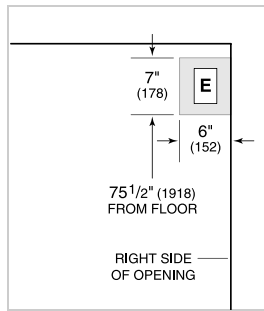

PRODUCT SPECIFICATIONS

Model	BI-42SID/O
Dimensions	42"W x 84"H x 24"D
Door Clearance	26 1/4"
Weight	608 lbs
Refrigerator Capacity	15.8 cu. ft.
Freezer Capacity	7.9 cu. ft.
Electrical Supply	115 VAC, 60 Hz
Electrical Service	15 amp dedicated circuit
Receptacle	3-prong grounding-type

ELECTRICAL