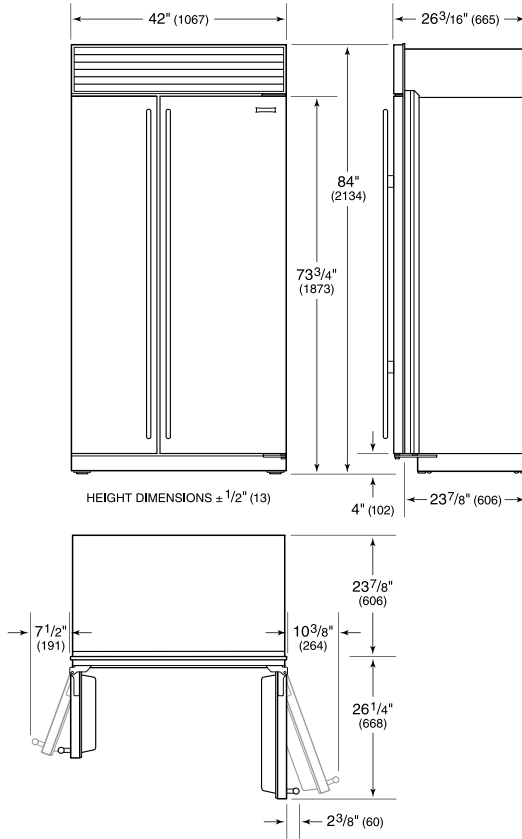

PRODUCT SPECIFICATIONS

Model	BI-42SID/O
Dimensions	42"W x 84"H x 24"D
Door Clearance	26 1/4"
Weight	608 lbs
Refrigerator Capacity	15.8 cu. ft.
Freezer Capacity	7.9 cu. ft.
Electrical Supply	115 VAC, 60 Hz
Electrical Service	15 amp dedicated circuit
Receptacle	3-prong grounding-type

ELECTRICAL

PLUMBING

PANEL SPECIFICATIONS For complete panels specifications including width/height, weight requirements, thickness requirements and offset details visit subzero-wolf.com/builtinconfigurator.

NOTE: Dimensions in parenthesis are in millimeters unless otherwise specified

INTERIOR VIEW

This illustration is intended for interior reference only and may not represent the exterior of the model being specified.

DIMENSIONS

FLUSH INSET INSTALLATION

NOTE: 3 1/2" (89) finished returns and shaded areas will be visible and should be finished to match cabinetry. Shaded line represents profile of unit with 3/4" (19) panel.