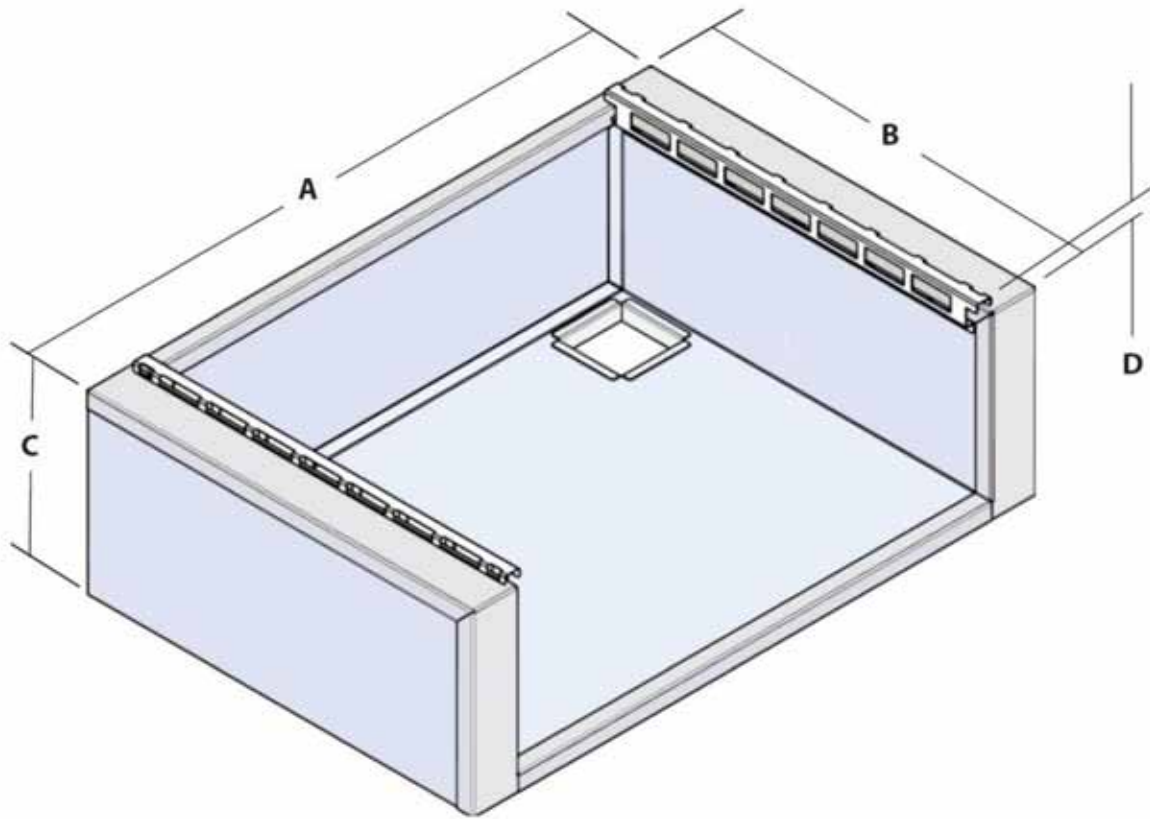

36" AND 48" INSULATED JACKETS

INSULATED JACKET DIMENSIONS (INCHES)

	36 Insulated Jacket BCA36-IJS	48 Insulated Jacket BCA48-IJS
A Outside width	40-3/8"	51-1/2"
B Outside depth	23-3/4"	23-3/4"
C Outside height	11-1/8"	11-1/8"

30" INSULATED JACKET

INSULATED JACKET DIMENSIONS (INCHES)

	30 Insulated Jacket BGB30-IJS
A Outside width	34-5/28"
B Outside depth	23-3/4"
C Outside height	11-1/8"
D Height of spacers (each side)	1/2"