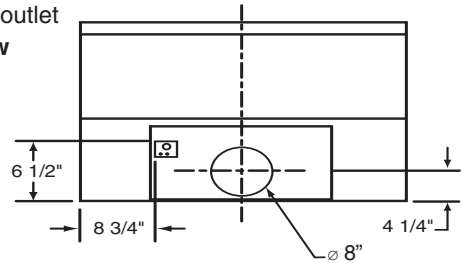

## BLOWER DUCTING POSITION

(Choice of transition will determine the final duct placement.)

### MODEL EB6, EB9, EB12, EB15, ILB3, ILB6, ILB9, ILB11, P12 & iQ12:

Horizontal outlet  
back view

Vertical outlet  
top view

### MODEL P3, P6 & iQ6:

Horizontal outlet  
back view

Vertical outlet  
top view

Note: The electrical box dimensions are 2.5" x 3"