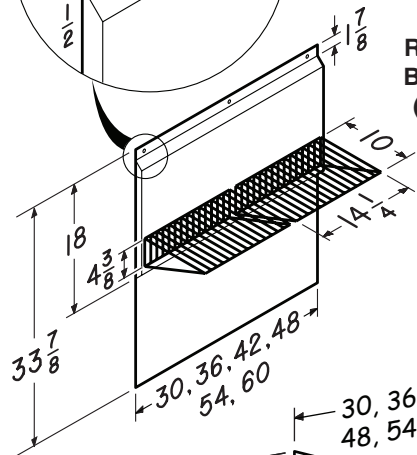

RMP Series Backsplash (Optional)