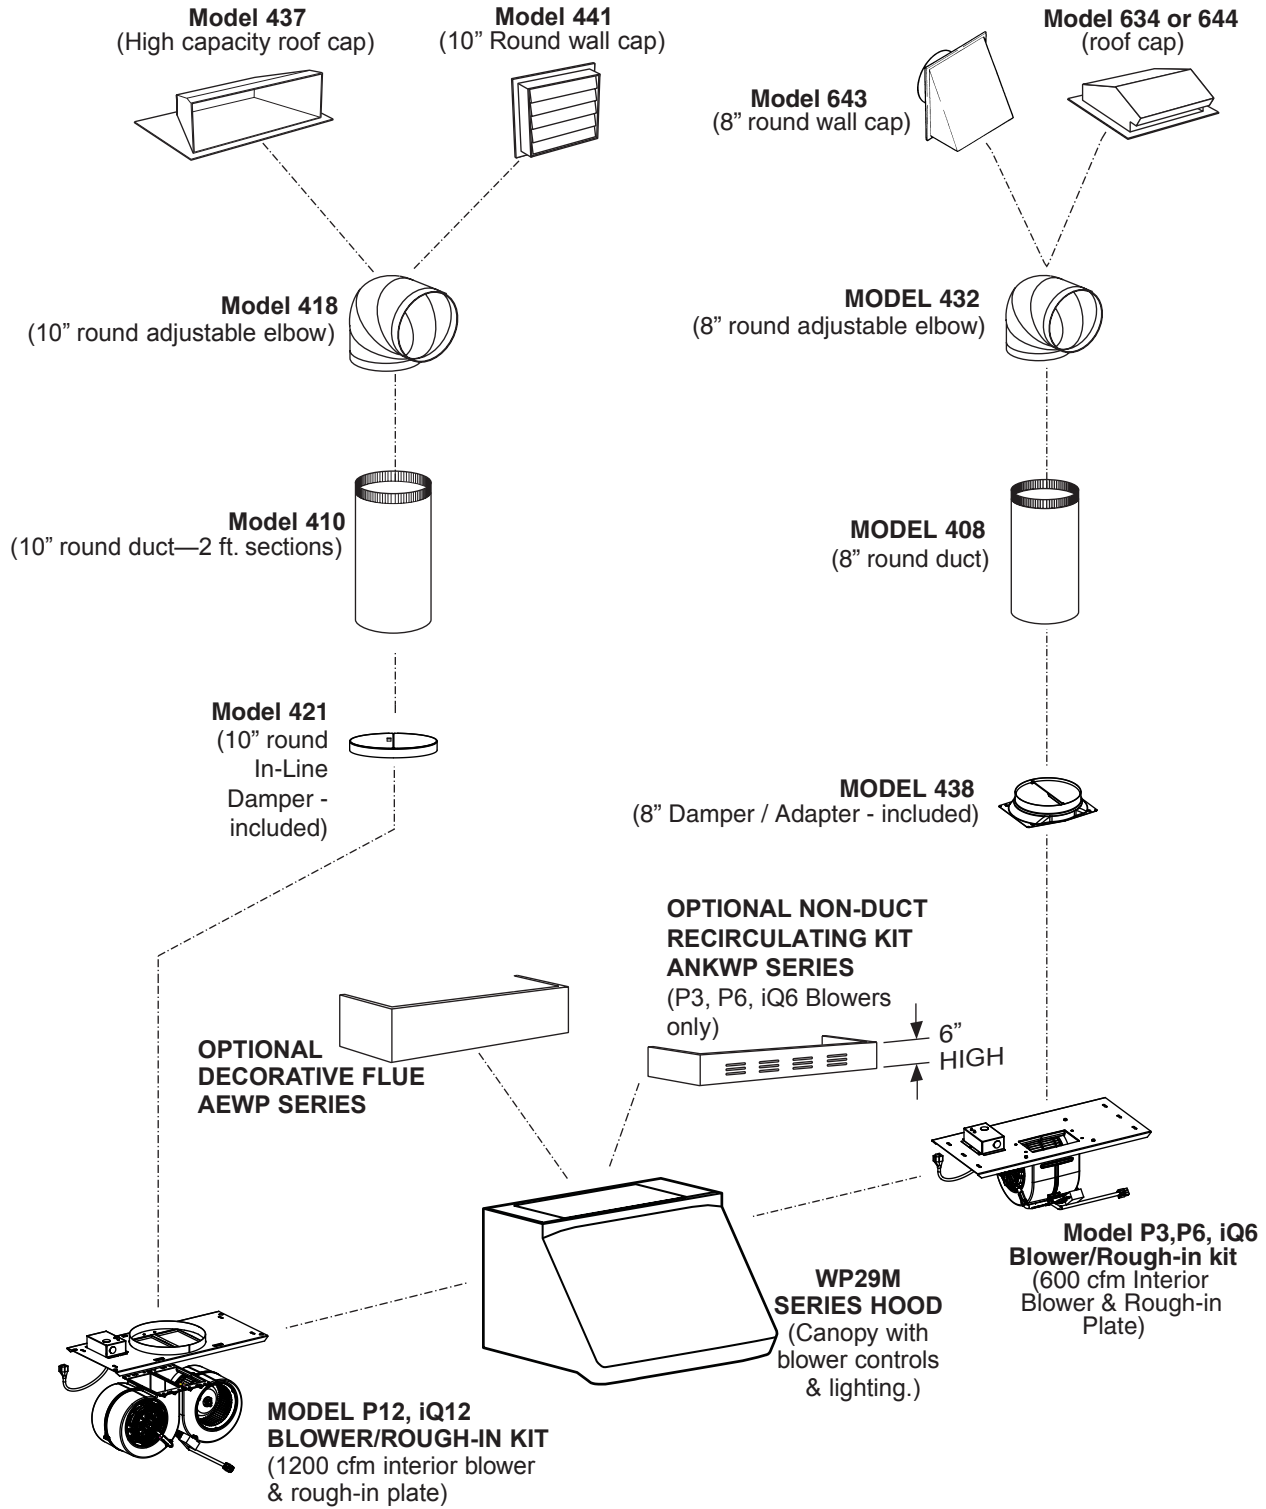

- WP29M SERIES RANGE HOOD SYSTEM - INTERIOR BLOWERS