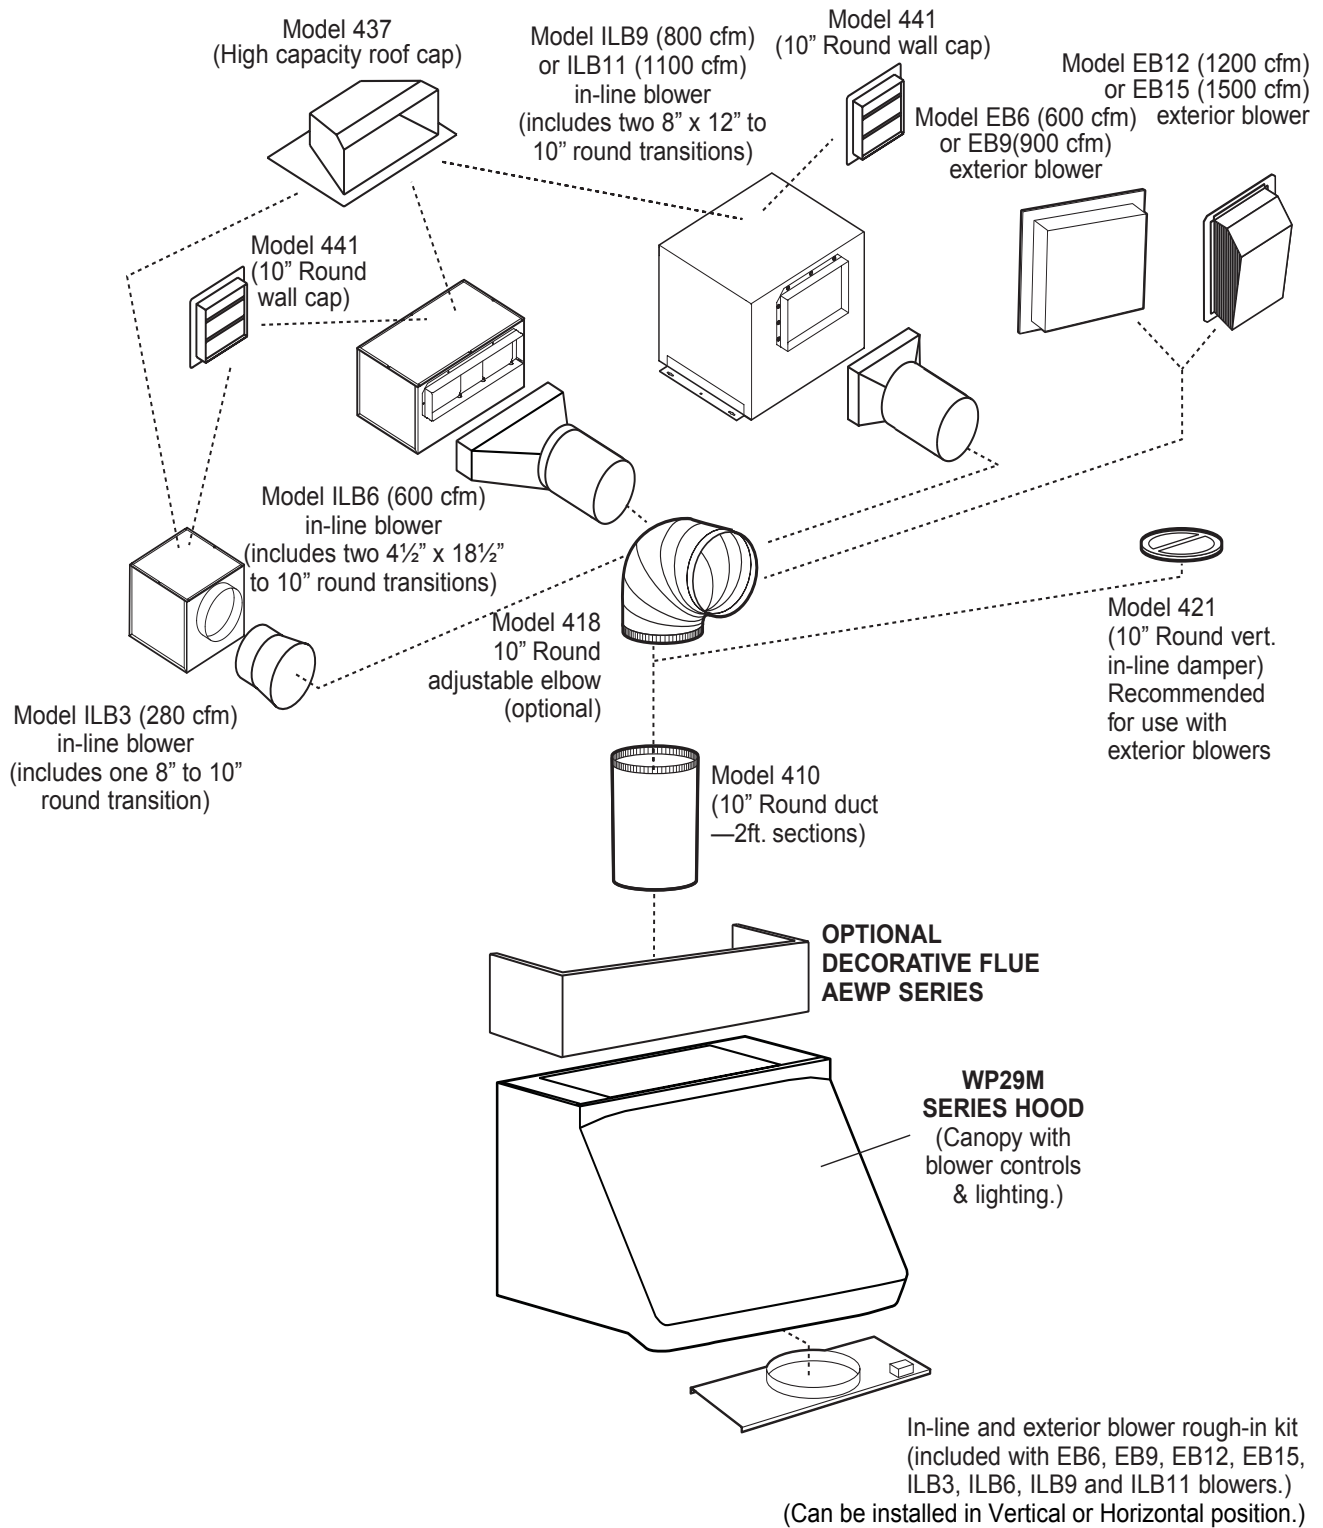

- WP29M SERIES RANGE HOOD SYSTEM -

IN-LINE AND EXTERIOR BLOWERS