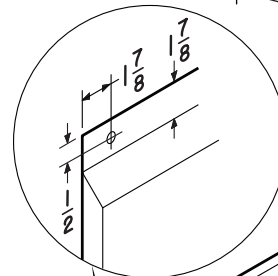

WP29M SERIES RANGE HOOD

For domestic cooking only.

Offers modern styling, high performance, and durable construction to meet the needs of professional-quality residential cooktops.

A complete installation requires several optional components. Refer to page 2 when planning your installation.

FEATURES

HOOD:

- Widths available - 30", 36", 42", 48", 54", 60"
- Depth - 24"
- Stainless Steel, 20 gauge, type 304
- Dishwasher safe, mesh lined, Hi-Flow™ baffle filters
- Variable cooktop lighting (Uses 50W, GU10 halogen lamps. 30" & 36" & 42" wide hoods = 4 lamps, 48", 54" & 60" wide hoods = 6 lamps. Bulbs included.)
- Solid-State, infinite speed blower control with speed memory
- Exclusive, Heat Sentry™ turns blower ON to HIGH speed when excess heat is detected
- For indoor use only

NON-DUCTED RECIRCULATING KIT:

ANKWP Series (Optional - For use with P3, P6 & iQ6 blowers)

- Stainless steel, type 304
- Available for hood widths up to 48"

SOFFIT CHIMNEY:

AEWP Series

- Widths - 30, 36, 42, 48, 54, 60
- Height - 6" or 12" versions
- Stainless Steel, 22 gauge, type 304
- Recommended for use when installation location has no soffit

BACKSPLASH:

RMP Series (Optional)

- Widths - 30, 36, 42, 48, 54, 60
- Stainless steel, 22 gauge, type 430 - protects back wall and wipes clean easily
- Two (2) dual position condiment storage shelves

SPECIFICATION:

- 120 VAC, 60 Hz,
- 1.7 Amps (without blower - 30", 36", 42" widths)
- 2.5 Amps (without blower - 48", 54", 60" widths)

BEST Hartford, Wisconsin www.BestRangeHoods.com 800-558-1711
BEST Drummondville, QC Canada www.BestRangeHoods.com 866-737-7770

REFERENCE	QTY.	REMARKS	Project
			Location
			Architect
			Engineer
			Contractor
			Submitted By Date