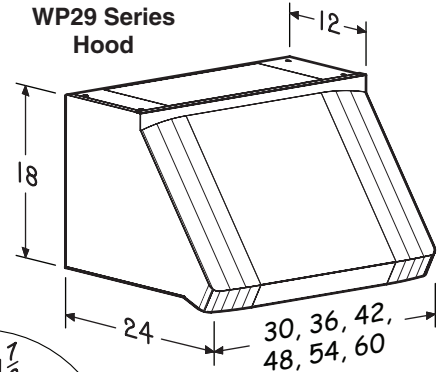

WP29M SERIES RANGE HOOD

For domestic cooking only.

Offers modern styling, high performance, and durable construction to meet the needs of professional-quality residential cooktops.

A complete installation requires several optional components. Refer to page 2 when planning your installation.

FEATURES

HOOD:

- Widths available - 30", 36", 42", 48", 54", 60"
- Depth - 24"
- Stainless Steel, 20 gauge, type 304
- Dishwasher safe, mesh lined, Hi-Flow™ baffle filters
- Variable cooktop lighting (Uses 50W, GU10 halogen lamps. 30" & 36" & 42" wide hoods = 4 lamps, 48", 54" & 60" wide hoods = 6 lamps. Bulbs included.)
- Solid-State, infinite speed blower control with speed memory
- Exclusive, Heat Sentry™ turns blower ON to HIGH speed when excess heat is detected
- For indoor use only

NON-DUCTED RECIRCULATING KIT:

ANKWP Series (Optional - For use with P3, P6 & iQ6 blowers)

- Stainless steel, type 304
- Available for hood widths up to 48"

SOFFIT CHIMNEY:

AEWP Series

- Widths - 30, 36, 42, 48, 54, 60
- Height - 6" or 12" versions
- Stainless Steel, 22 gauge, type 304
- Recommended for use when installation location has no soffit

BACKSPLASH:

RMP Series (Optional)

- Widths - 30, 36, 42, 48, 54, 60
- Stainless steel, 22 gauge, type 430 - protects back wall and wipes clean easily
- Two (2) dual position condiment storage shelves

SPECIFICATION:

- 120 VAC, 60 Hz,
- 1.7 Amps (without blower - 30", 36", 42" widths)
- 2.5 Amps (without blower - 48", 54", 60" widths)

BEST Hartford, Wisconsin www.BestRangeHoods.com 800-558-1711
BEST Drummondville, QC Canada www.BestRangeHoods.com 866-737-7770

REFERENCE	QTY.	REMARKS	Project
			Location
			Architect
			Engineer
			Contractor
			Submitted By Date