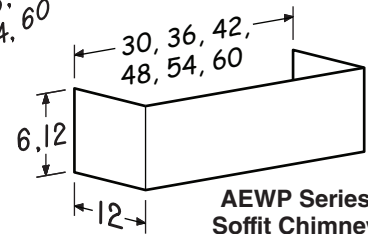

AEWP Series Soffit Chimney (Optional)