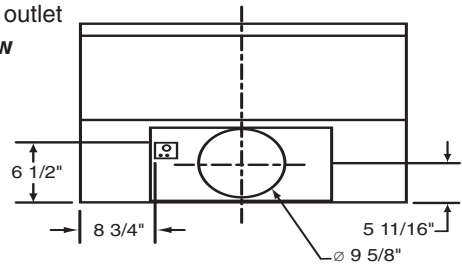

## BLOWER DUCTING POSITION

(Choice of transition will determine the final duct placement.)

### MODEL EB6, EB9, EB12, EB15, ILB3, ILB6, ILB9, ILB11, P12 & iQ12:

Horizontal outlet  
back view

Vertical outlet  
top view

### MODEL P3, P6 & iQ6:

Horizontal outlet  
back view

Vertical outlet  
top view

Note: The electrical box dimensions are 2.5" x 3"