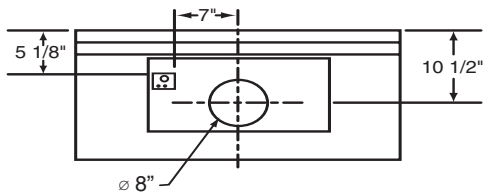

## BLOWER DUCTING POSITION

(Choice of transition will determine the final duct placement.)

### MODEL EB6, EB9, EB12, EB15, ILB3, ILB6, ILB9, ILB11, P12 & iQ12:

Horizontal outlet  
back view

Vertical outlet  
top view

### MODEL P3, P6 & iQ6:

Horizontal outlet  
back view

Vertical outlet  
top view

Note: The electrical box dimensions are 2.5" x 3"