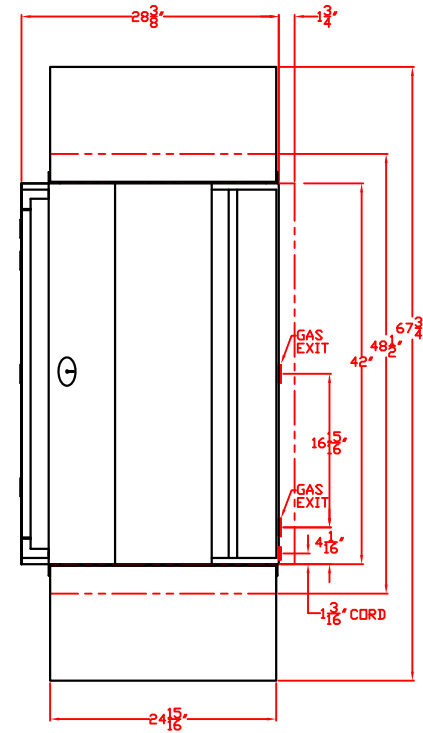

LYNX FREESTANDING 42" W/ DIMENSIONS

TOP VIEW

FRONT VIEW

RIGHT SIDE VIEW