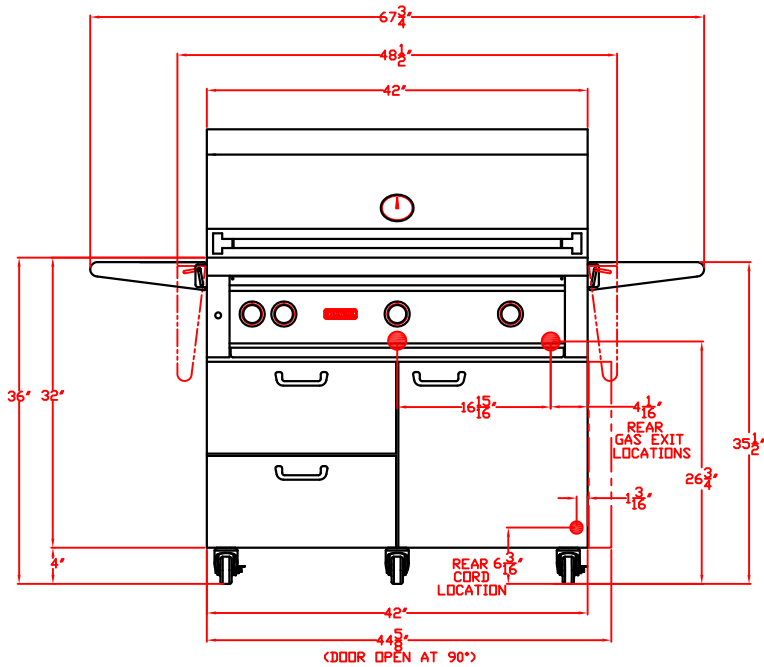

LYNX FREESTANDING 42" W/ DIMENSIONS

TOP VIEW

FRONT VIEW

RIGHT SIDE VIEW