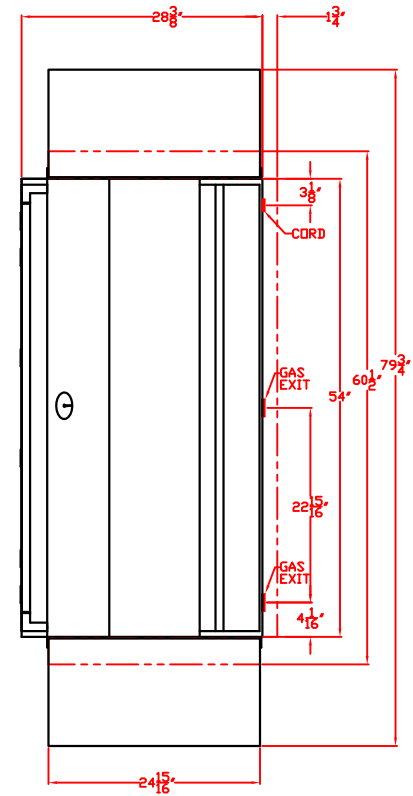

LYNX FREESTANDING 54" W/ DIMENSIONS

FRONT VIEW

TOP VIEW

RIGHT SIDE VIEW