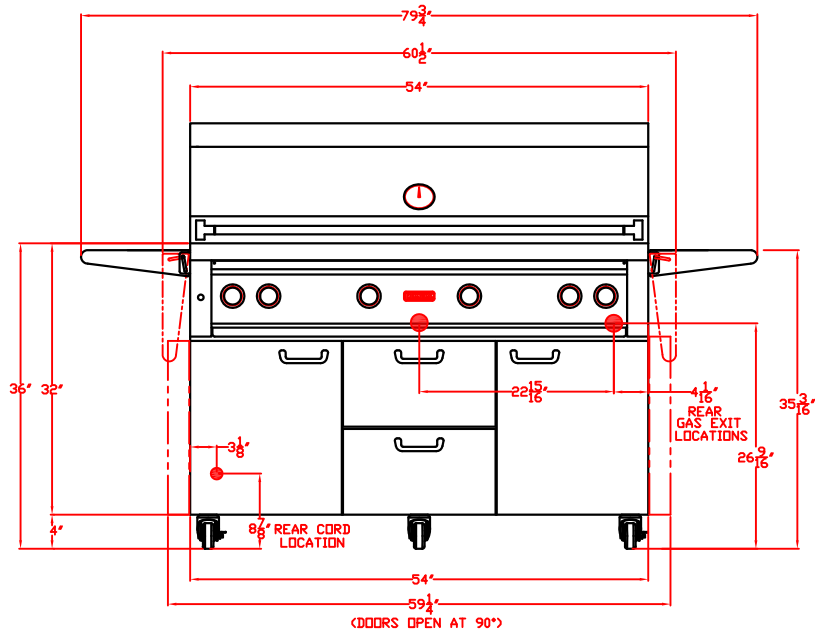

LYNX FREESTANDING 54" W/ DIMENSIONS

FRONT VIEW

TOP VIEW

RIGHT SIDE VIEW