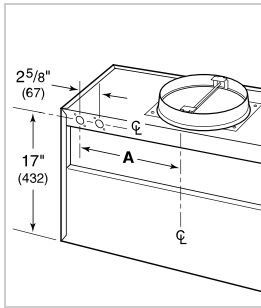

PRODUCT SPECIFICATIONS

Model	PW363318O
Dimensions	36"W x 18"H x 33"D
Electrical Supply	110/120 VAC, 60 Hz
Electrical Service	15 amp dedicated circuit
Discharge Location	Vertical
Discharge Dimensions	10" Round
Bottom of Hood to Countertop	36" to 42"

ELECTRICAL

NOTE: Dimensions in parenthesis are in millimeters unless otherwise specified

DIMENSIONS