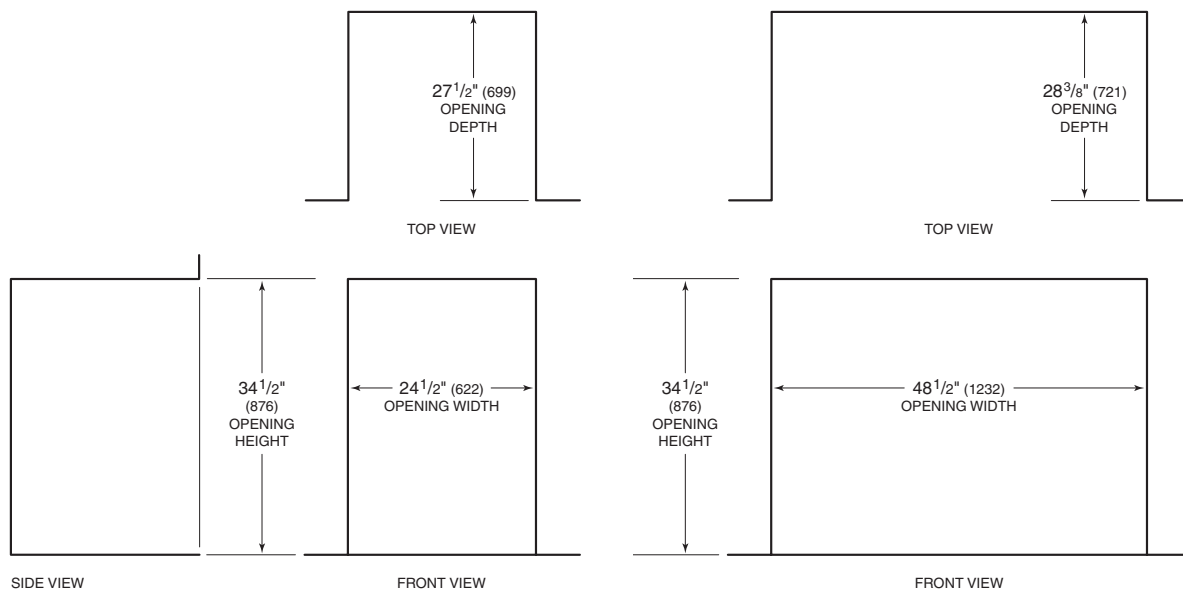

PRODUCT SPECIFICATIONS

White	W4114CW
Titanium	W4114CT
Dimensions	23 1/2"W x 33 1/2"H x 27"D
Door Clearance	16"
Door Swing	Left-Hinge
Weight	200 lb
Drum Capacity	2.8 cu ft
Max Load Capacity	24.3 lb
Max Spin Speed	1400 rpm
Plumbing Supply	1/2" ID min (cold only)
Pressure	15–146 psi
Power Cord	6'

A separate electrical service is not required. A receptacle for the washer is located on the back of the dryer.

DIMENSIONS

INSTALLATION

INSTALLATION WITH DRYER

NOTE: Dimensions provide minimum reveals.