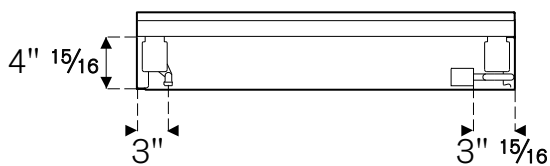

INSTALLATION INSTRUCTIONS

CB36M 5 00 X

Bertazzoni recommends to operate the appliance after it has been installed in a cabinet.

The kitchen cabinets shall be made of materials capable of withstanding temperatures at least 117°F (65°C) above room temperature in order to avoid possible damage to the cabinets during appliance usage.

Disclaimer: while every effort has been made to insure the accuracy of the information contained in this brochure, Fratelli Bertazzoni reserves the right to change any part of the information at any time without notice.

Fratelli Bertazzoni, Bertazzoni and the winged wheel brand icon are registered trademarks of Bertazzoni Spa.