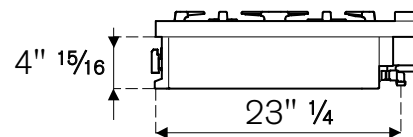

INSTALLATION INSTRUCTIONS

CB36M 5 00 X

Bertazzoni recommends to operate the appliance after it has been installed in a cabinet.

The kitchen cabinets shall be made of materials capable of withstanding temperatures at least 117°F (65°C) above room temperature in order to avoid possible damage to the cabinets during appliance usage.

Disclaimer: while every effort has been made to insure the accuracy of the information contained in this brochure, Fratelli Bertazzoni reserves the right to change any part of the information at any time without notice.

Fratelli Bertazzoni, Bertazzoni and the winged wheel brand icon are registered trademarks of Bertazzoni Spa.