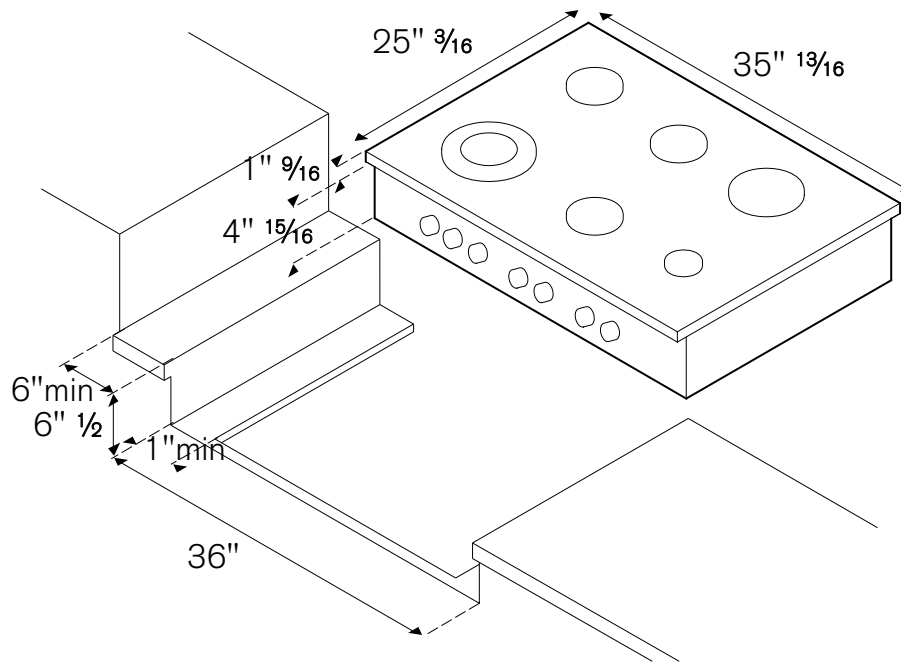

INSTALLATION INSTRUCTIONS

CB36M 5 00 X

Bertazzoni recommends to operate the appliance after it has been installed in a cabinet.

The kitchen cabinets shall be made of materials capable of withstanding temperatures at least 117°F (65°C) above room temperature in order to avoid possible damage to the cabinets during appliance usage.

Disclaimer: while every effort has been made to insure the accuracy of the information contained in this brochure, Fratelli Bertazzoni reserves the right to change any part of the information at any time without notice.

Fratelli Bertazzoni, Bertazzoni and the winged wheel brand icon are registered trademarks of Bertazzoni Spa.