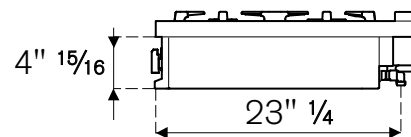

INSTALLATION INSTRUCTIONS

CB36M 6 00 X

Bertazzoni recommends to operate the appliance after it has been installed in a cabinet.

The kitchen cabinets shall be made of materials capable of withstanding temperatures at least 117°F (65°C) above room temperature in order to avoid possible damage to the cabinets during appliance usage.

Disclaimer: while every effort has been made to insure the accuracy of the information contained in this brochure, Fratelli Bertazzoni reserves the right to change any part of the information at any time without notice.

Fratelli Bertazzoni, Bertazzoni and the winged wheel brand icon are registered trademarks of Bertazzoni Spa.