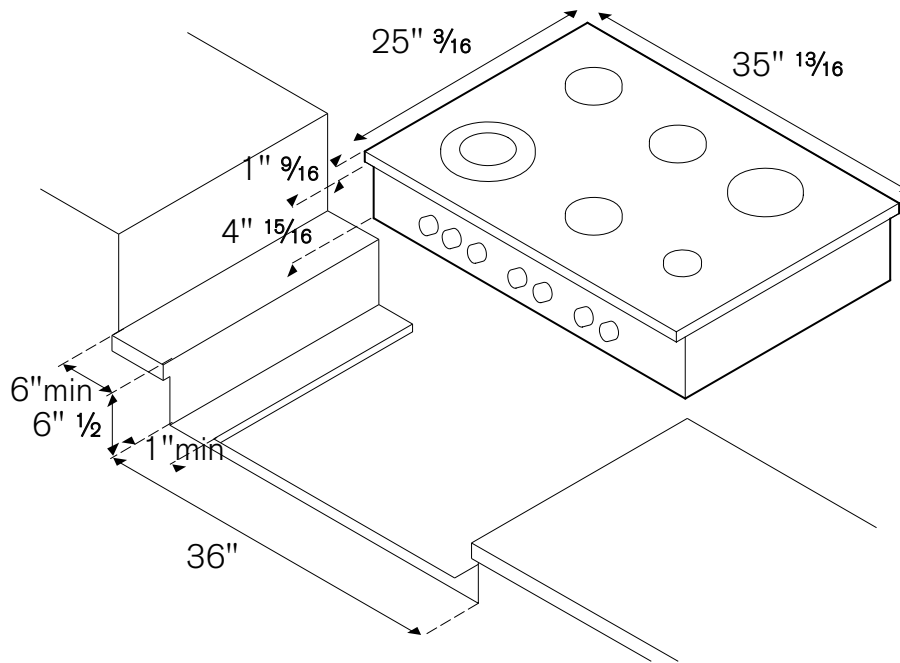

INSTALLATION INSTRUCTIONS

CB36M 6 00 X

Bertazzoni recommends to operate the appliance after it has been installed in a cabinet.

The kitchen cabinets shall be made of materials capable of withstanding temperatures at least 117°F (65°C) above room temperature in order to avoid possible damage to the cabinets during appliance usage.

Disclaimer: while every effort has been made to insure the accuracy of the information contained in this brochure, Fratelli Bertazzoni reserves the right to change any part of the information at any time without notice.

Fratelli Bertazzoni, Bertazzoni and the winged wheel brand icon are registered trademarks of Bertazzoni Spa.