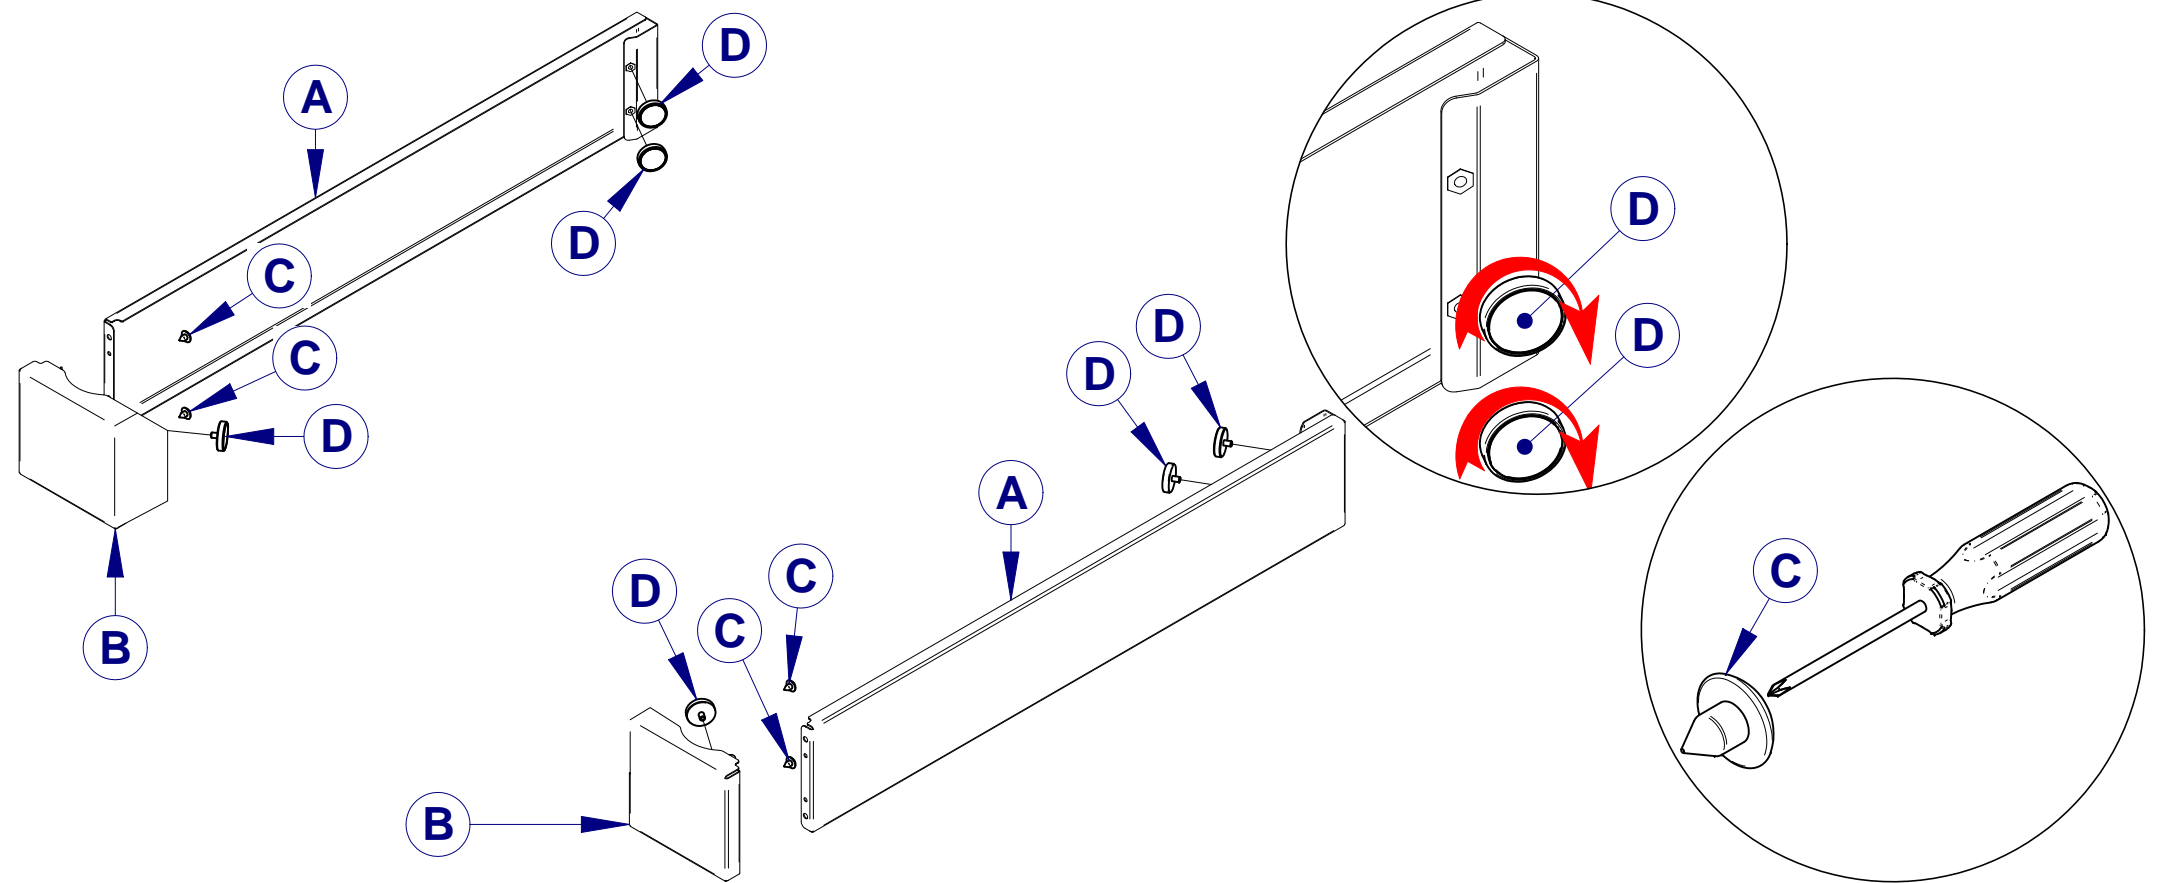

# INSTALL INSTRUCTION - TOE KICK TKP HERITAGE

min 98mm  
3 7/8 inches