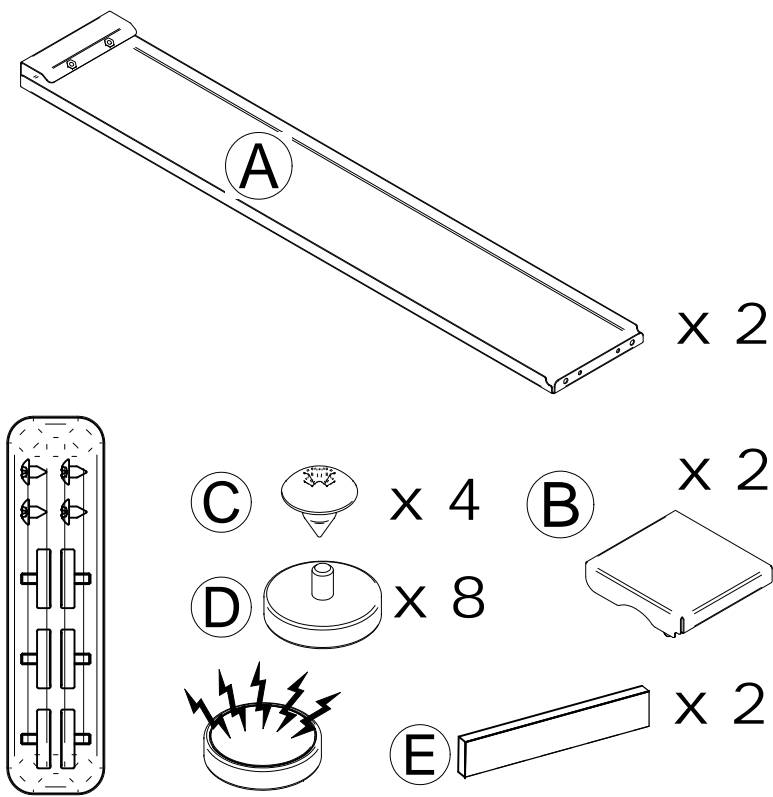

# INSTALL INSTRUCTION - TOE KICK TKP HERITAGE

min 98mm  
3 7/8 inches