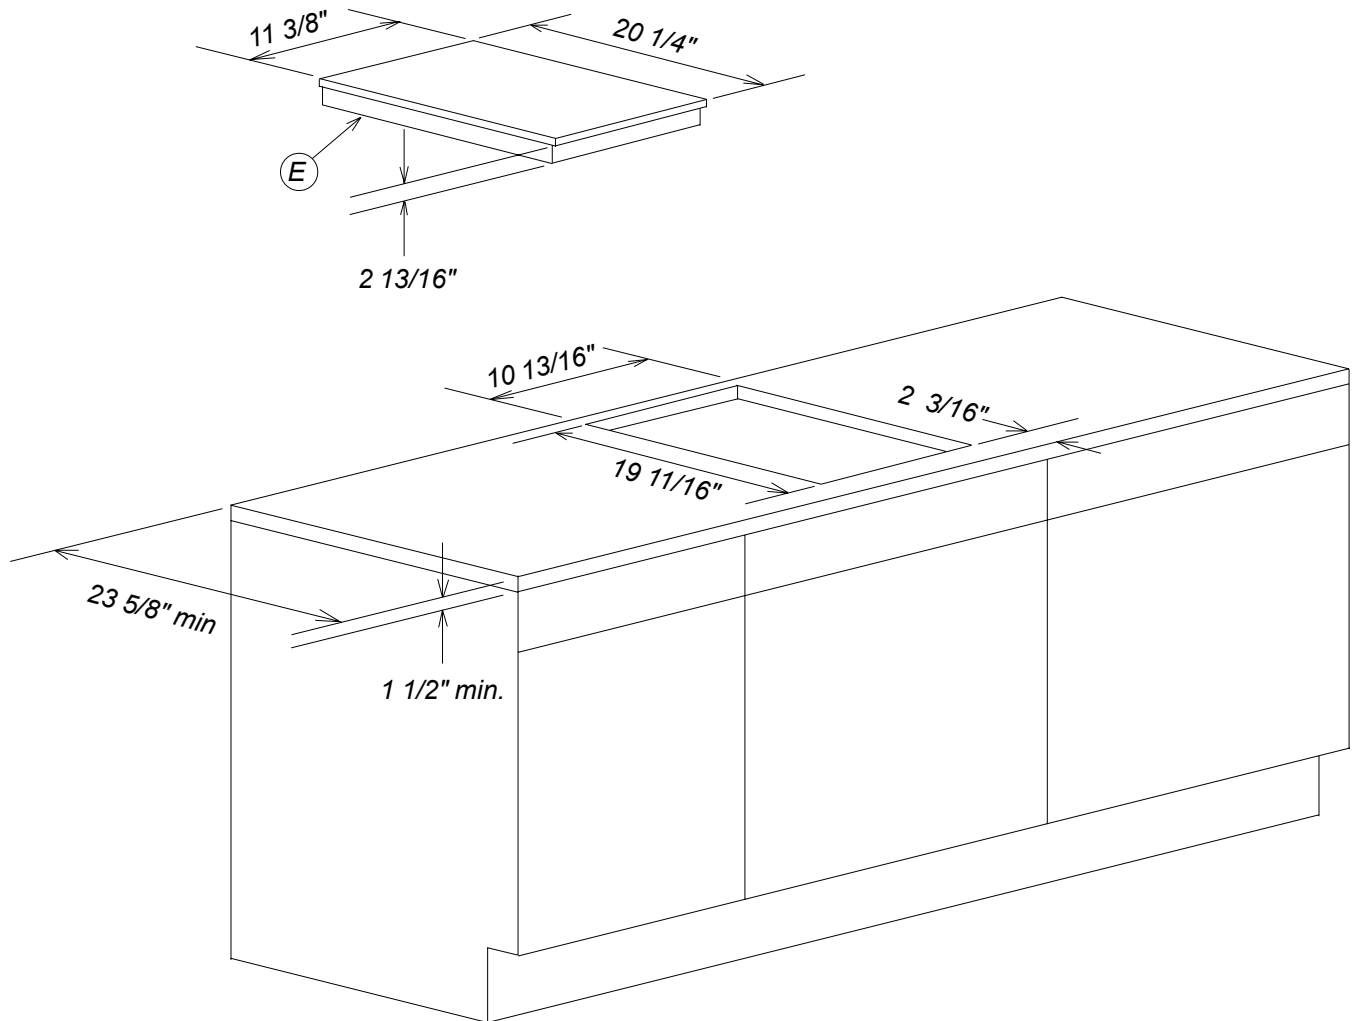

# Product and Cut-out Dimensions

#### KM400

Location Codes
E - 5 foot - 208-240 Volt - 15 Amp 3-wire power supply connects rear right bottom.
Notes
• All installations must be done in accordance with local codes.

NOTE: Drawing is not to scale.  
SPECIFICATION SHEETS 010300