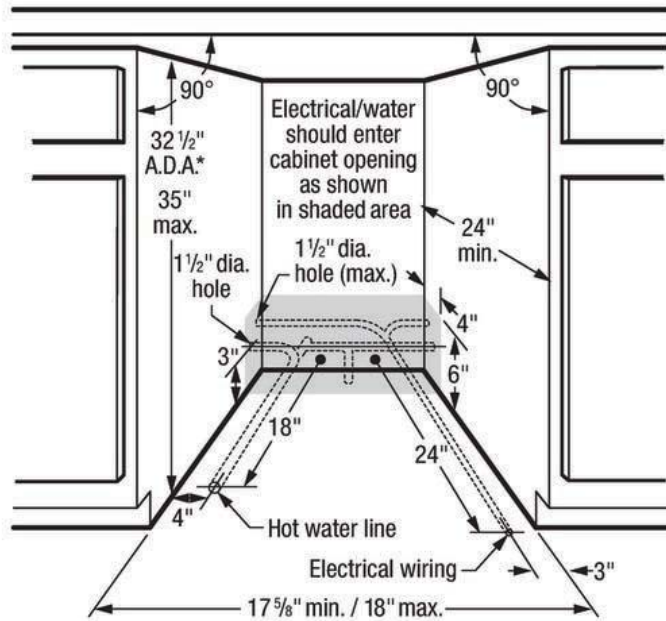

EIDW1815US

Available Colors : Stainless Steel

Version : 09/19

Dishwasher

18" Built-In Dishwasher with IQ-Touch™ Controls

Installation Drawing

*A.D.A. installation, (32 1/2") beneath 34"-high countertop may be accomplished by adjusting toekick and leveling legs.

Electrolux Major Appliances, N.A.

USA • 10200 David Taylor Drive • Charlotte, NC 28262 • 1-877-4electrolux (1-877-435-3287) • electroluxappliances.com
CANADA • 5855 Terry Fox Way • Mississauga, ON L5V 3E4 • 1-800-265-8352 • electroluxappliances.ca