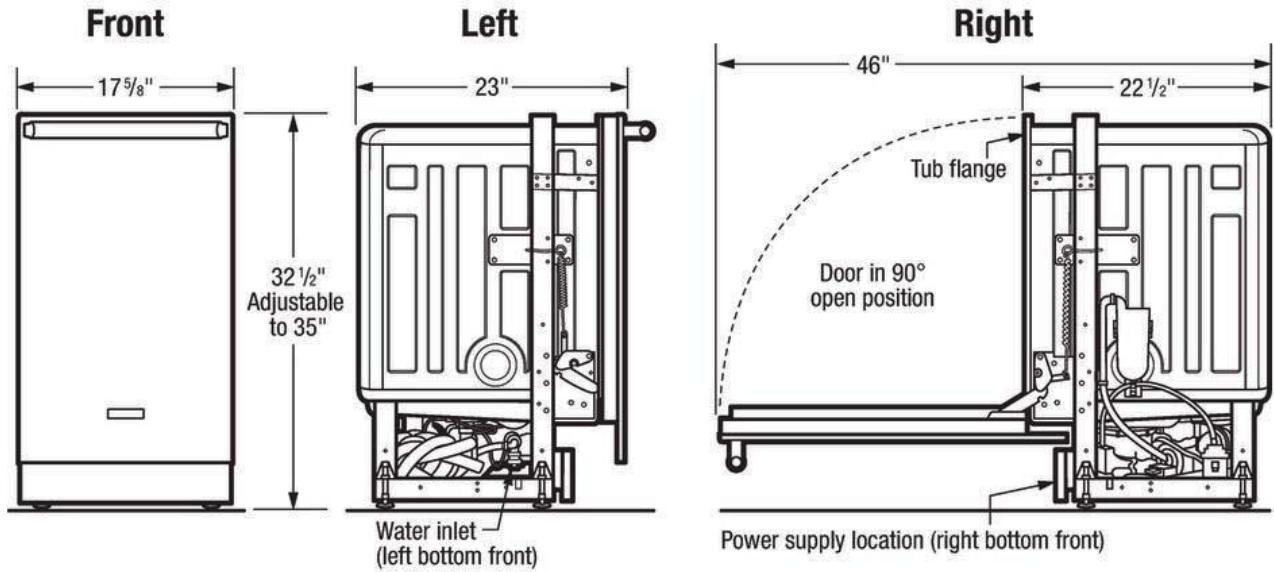

EIDW1815US

Available Colors : Stainless Steel

Version : 09/19

Dishwasher

18" Built-In Dishwasher with IQ-Touch™ Controls

Installation Drawing

*A.D.A. installation, (32 1/2") beneath 34"-high countertop may be accomplished by adjusting toekick and leveling legs.

Electrolux Major Appliances, N.A.

USA • 10200 David Taylor Drive • Charlotte, NC 28262 • 1-877-4electrolux (1-877-435-3287) • electroluxappliances.com
CANADA • 5855 Terry Fox Way • Mississauga, ON L5V 3E4 • 1-800-265-8352 • electroluxappliances.ca