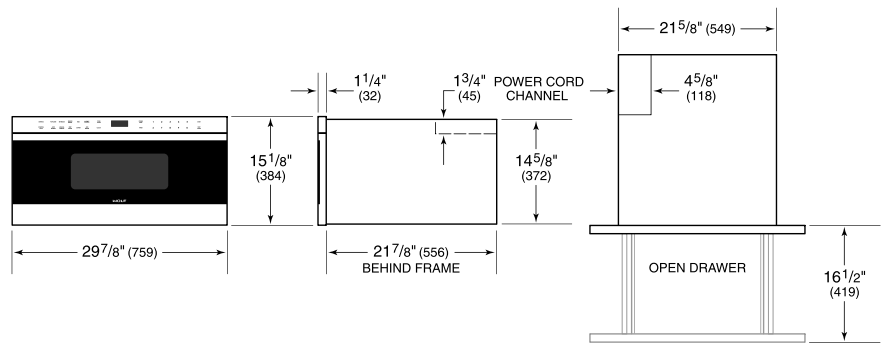

**MD30PE/S**

**FEATURES**

- Utilize 950 watts of power to cook meals with delicious results
- Select from 10 power levels, a warming mode, and sensor cooking
- Let the microwave do the cooking with intuitive "gourmet mode" settings
- Fits a 9x13 pan and up to a 7" tall glass or dish for additional cooking flexibility
- Install into surrounding cabinetry to coordinate with other Wolf built-in ovens and warming drawers
- Installs can be lowered due to control panel lock providing extra safety

Model	MD30PE/S
Dimensions	29 7/8"W x 15 1/8"H x 21 7/8"D
Capacity	1.2 cu. ft.
Electrical Supply	120 VAC, 60 Hz
Electrical Service	15 amp dedicated circuit
Power Cord Length	4 Feet
Receptacle	3-prong grounding-type

**ELECTRICAL**

**NOTE:** Dimensions in parenthesis are in millimeters unless otherwise specified

**DIMENSIONS**

**STANDARD INSTALLATION**