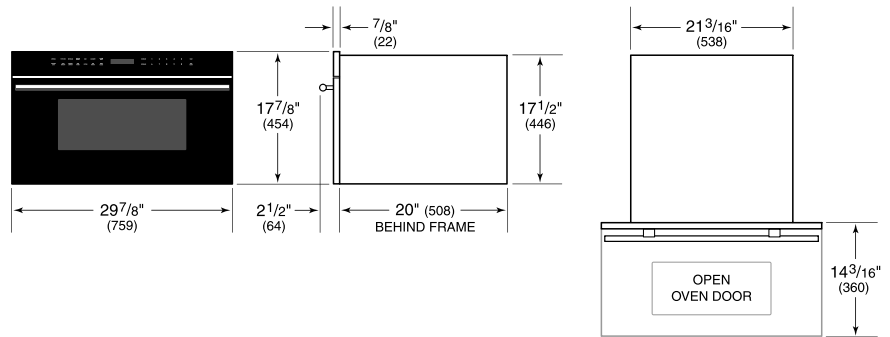

Side Trim

Accessories available through an authorized dealer.

For local dealer information, visit subzero-wolf.com/locator.

PRODUCT SPECIFICATIONS

Model	MDD30CM/B/TH
Dimensions	29 7/8"W x 17 7/8"H x 20"D
Capacity	1.6 cu. ft.
Door Clearance	14 3/16"
Electrical Supply	120 VAC, 60 Hz
Electrical Service	15 amp dedicated circuit
Power Cord Length	4 Feet
Receptacle	3-prong grounding-type

ELECTRICAL

NOTE: Dimensions in parenthesis are in millimeters unless otherwise specified

DIMENSIONS

FLUSH INSTALLATION

*Will be visible and should be finished to match cabinetry.
 **Dimension provides minimum reveals.