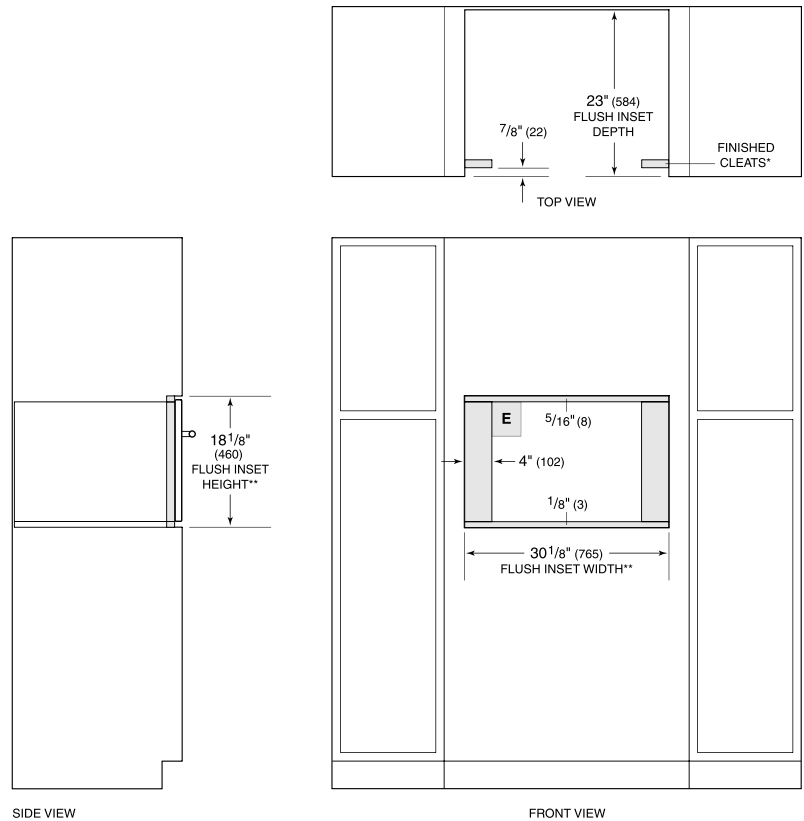

Side Trim

Accessories available through an authorized dealer.

For local dealer information, visit subzero-wolf.com/locator.

PRODUCT SPECIFICATIONS

Model	MDD30CM/B/TH
Dimensions	29 7/8"W x 17 7/8"H x 20"D
Capacity	1.6 cu. ft.
Door Clearance	14 3/16"
Electrical Supply	120 VAC, 60 Hz
Electrical Service	15 amp dedicated circuit
Power Cord Length	4 Feet
Receptacle	3-prong grounding-type

ELECTRICAL

NOTE: Dimensions in parenthesis are in millimeters unless otherwise specified

DIMENSIONS

FLUSH INSTALLATION

*Will be visible and should be finished to match cabinetry.
 **Dimension provides minimum reveals.