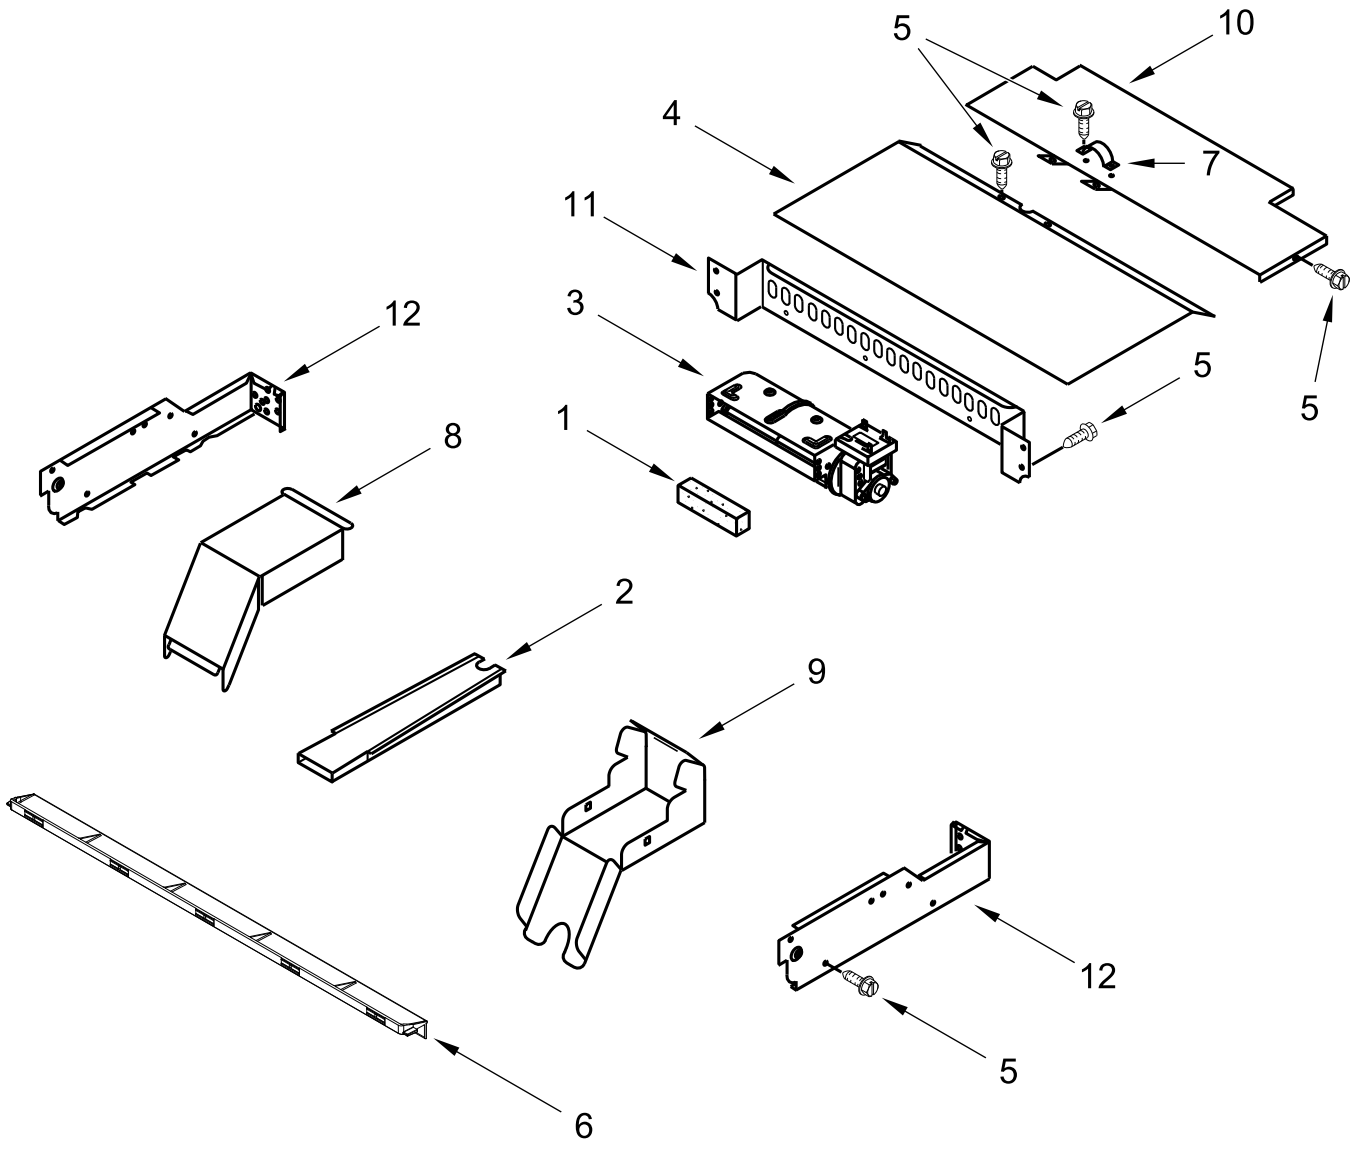

TOP VENTING PARTS

TOP VENTING PARTS

<u>Illus.</u> <u>No.</u>	<u>Part No.</u>	<u>Description</u>	<u>Illus.</u> <u>No.</u>	<u>Part No.</u>	<u>Description</u>	<u>Illus.</u> <u>No.</u>	<u>Part No.</u>	<u>Description</u>
1	4451758	Block, Foam	7	4448664	Clamp, Conduit	12	W10790240	Side, Control Top (Left)
2	4451759	Vent, Exhaust	8	4455178	Elbow, Top Vent			
3	W10176670	Blower (65MM)	9	4455177	Elbow, Bottom Vent		W10755214	Side, Control Top (Right)
4	4452365	Cover, Top Front	10	4450549	Cover, Top Rear			
5	7101P426-60	Screw	11	8303100	Back, Control			
6	4448547	Vent, Control Panel