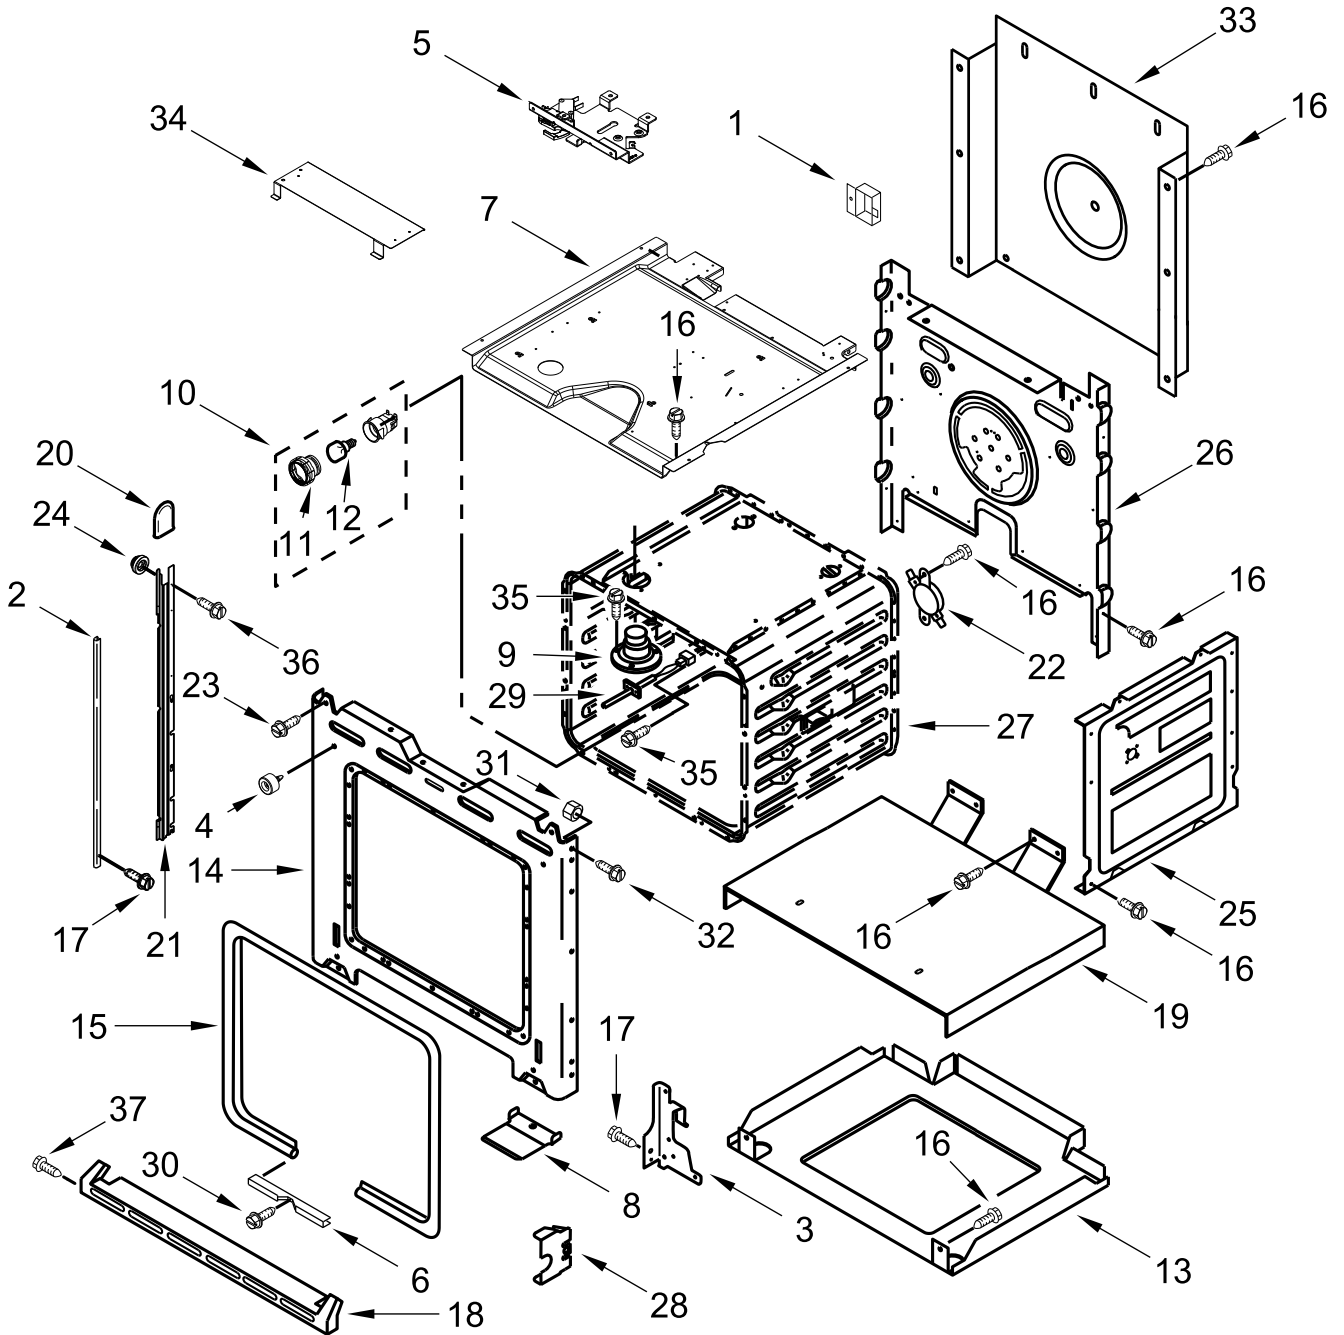

OVEN PARTS

OVEN PARTS

<u>Illus.</u> <u>No.</u>	<u>Part No.</u>	<u>Description</u>	<u>Illus.</u> <u>No.</u>	<u>Part No.</u>	<u>Description</u>	<u>Illus.</u> <u>No.</u>	<u>Part No.</u>	<u>Description</u>
1	8285593	Cover, Connector	15	4455380	Gasket, Door	30	4449154	Screw
2		Trim, Side	16	7101P426-60	Screw	31	4450118	Nut
	W10756499	Black (Left)	17	4449743	Screw	32	4450038	Screw
	W10756500	Black (Right)	18		Assembly, Bottom Vent Trim	33	4451747	Cover, Back
	W10756495	White (Left)		W10339572	Black	34	W10804302	Bracket, PCB Support
	W10756496	White (Right)		W10339573	White	35	W10720084	Screw
3	4455605	Receiver, Hinge (Left)	19	4451476	Support, Insulation	36	7101P434-60	Screw
	4455606	Receiver, Hinge (Right)	20	4451605	Cap, Spacer	37	694091	Screw
4	W10105790	Bumper & Screw	21	4450580	Rail, Side (Left)			FOLLOWING PARTS NOT ILLUSTRATED
5	W10784805	Switch, Door Light		4450579	Rail, Side (Right)		4449314	Insulation, Wrap
6	4448933	Retainer, Gasket	22	W10777627	Thermostat		4450363	Insulation, Back
7	W10784377	Chassis, Top	23	4449040	Screw		W10772942	Insulation, Side Rail
8		Deflector, Vent Box	24	4448444	Grommet, Mounting Rail		W10772943	Retainer, Side Rail Insulation
	4455807	Black	25	W10782197	Side, Chassis			
9	W11085338	Tube, Vent	26	W10784207	Back, Chassis			
10	W10734063	Assembly, Light	27		Liner, Oven (Not Serviceable)			
11	W10412722	Lens, Light	28	4452152	Bracket, Bottom Vent			
12	W10412711	Bulb, Light	29	W10622170	Probe, Sensor			
13	4450525	Base, Chassis						
14	9760754	Frame, Front