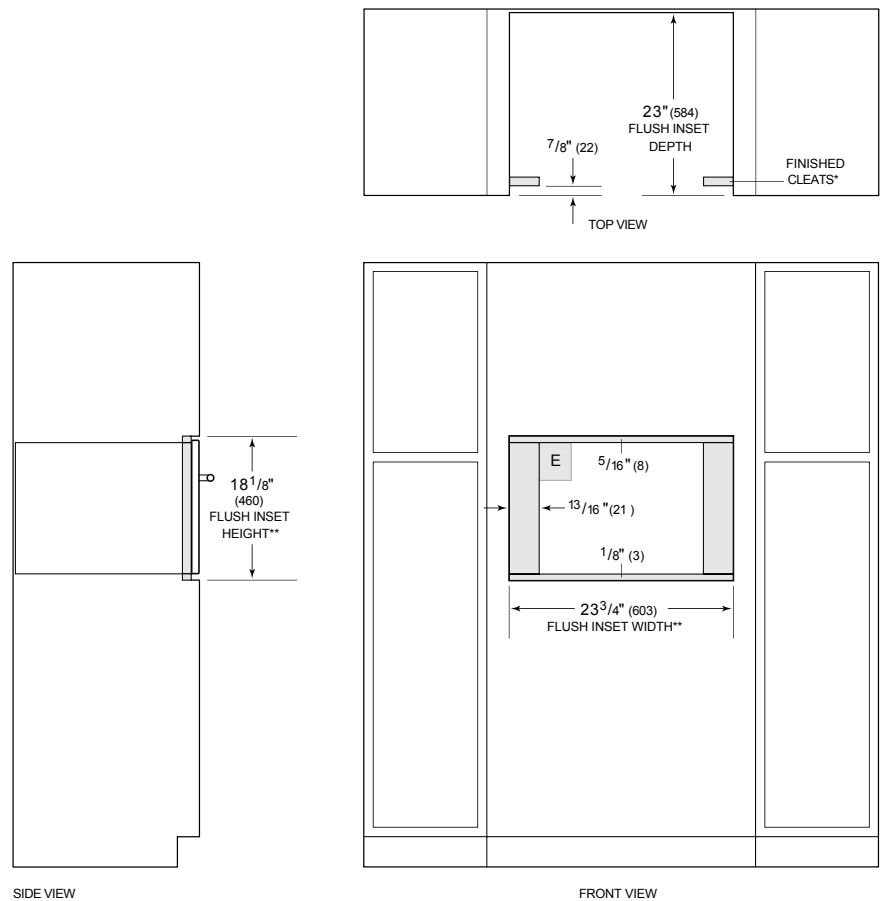

MDD24TE/S/TH

FEATURES

Distributes heat evenly with no hot or cold spots allowing for oven-like operation

Installs standard or flush to conceal the oven from view

Matches E series ovens, coffee systems, convection steam oven

Accessories available through an authorized dealer.

For local dealer information, visit subzero-wolf.com/locator.

PRODUCT SPECIFICATIONS

Model	MDD24TE/S/TH
Dimensions	23 1/2"W x 17 7/8"H x 20"D
Capacity	1.6 cu. ft.
Door Clearance	14 3/16"
Electrical Supply	120 VAC, 60 Hz
Electrical Service	15 amp dedicated circuit
Power Cord Length	4 Feet
Receptacle	3-prong grounding-type

ELECTRICAL

NOTE: Dimensions in parenthesis are in millimeters unless otherwise specified

DIMENSIONS

FLUSH INSTALLATION

*Will be visible and should be finished to match cabinetry
 **Dimension provides minimum reveals