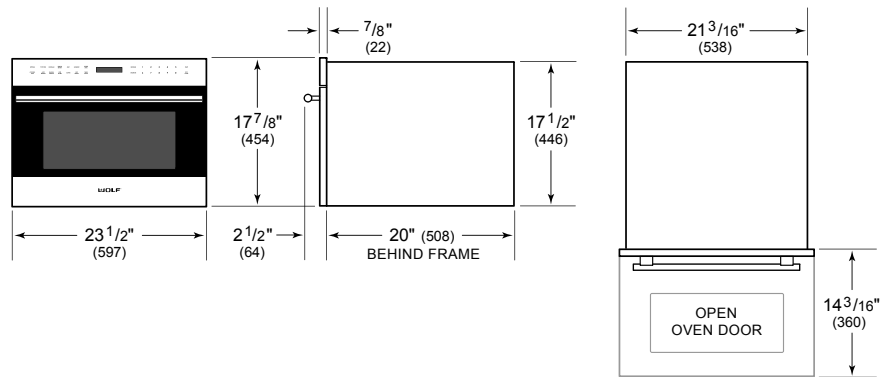

Accessories available through an authorized dealer.

For local dealer information, visit subzero-wolf.com/locator.

PRODUCT SPECIFICATIONS

Model	MDD24TE/S/TH
Dimensions	23 1/2"W x 17 7/8"H x 20"D
Capacity	1.6 cu. ft.
Door Clearance	14 3/16"
Electrical Supply	120 VAC, 60 Hz
Electrical Service	15 amp dedicated circuit
Power Cord Length	4 Feet
Receptacle	3-prong grounding-type

ELECTRICAL

NOTE: Dimensions in parenthesis are in millimeters unless otherwise specified

DIMENSIONS

FLUSH INSTALLATION

*Will be visible and should be finished to match cabinetry
 **Dimension provides minimum reveals