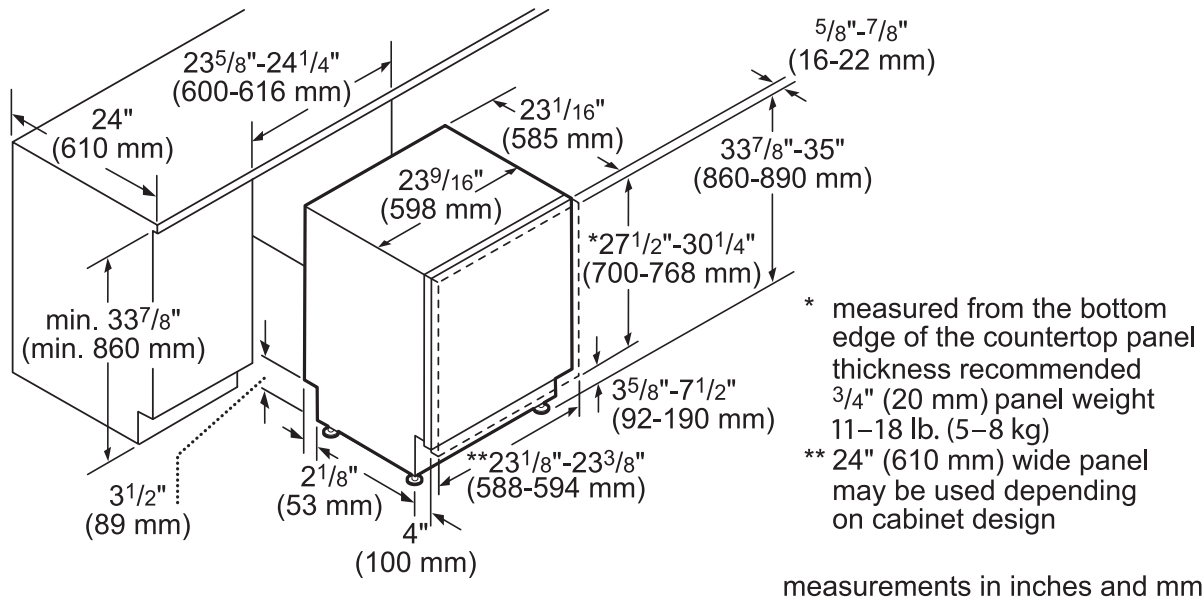

TECHNICAL DETAILS

Watts (W)	1440 W
Current (A)	12 A
Volts (V)	120 V
Frequency (Hz)	60 Hz
Power Cord Length (in)	67"
Power Cord Install Length from Corner of Unit (in)	45"
Minimum Water Pressure (lb/sin)	14
Max. Temperature for Water Intake	140° F
Length Inlet Hose (in)	N/A
Length Outlet Hose (in)	79"

DIMENSIONS & WEIGHT

Overall Appliance Dimensions (HxWxD) (in)	33 7/8" x 23 9/16" x 23 1/16"
Required Cutout Size (HxWxD) (in)	33 7/8" Min. x 23 5/8" Min. x 24"
Adjustable Feet	Yes
Net Weight (lbs)	92 lbs

DISHWASHER & CUTOUT DIMENSIONS

- * thickness recommended 3/4" (20 mm), panel weight 11-18 lb. (5-8 kg)
 - ** 24" (610 mm) wide panel may be used depending on cabinet design
- measurements in inches and mm