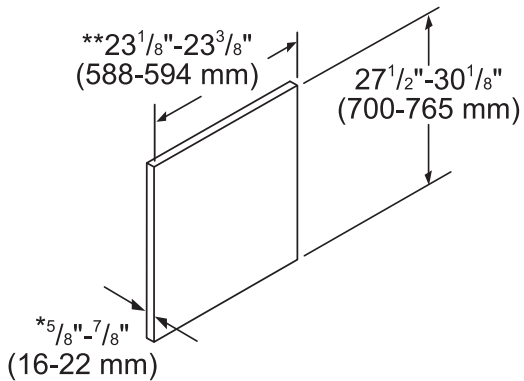

DIMENSIONS & WEIGHT

Overall Appliance Dimensions (HxWxD) (in)	33 7/8" x 23 9/16" x 23 1/16"
Required Cutout Size (HxWxD) (in)	33 7/8" Min. x 23 5/8" Min. x 24"
Adjustable Feet	Yes
Net Weight (lbs)	92 lbs

DISHWASHER & CUTOUT DIMENSIONS

- * thickness recommended 3/4" (20 mm), panel weight 11-18 lb. (5-8 kg)
 - ** 24" (610 mm) wide panel may be used depending on cabinet design
- measurements in inches and mm