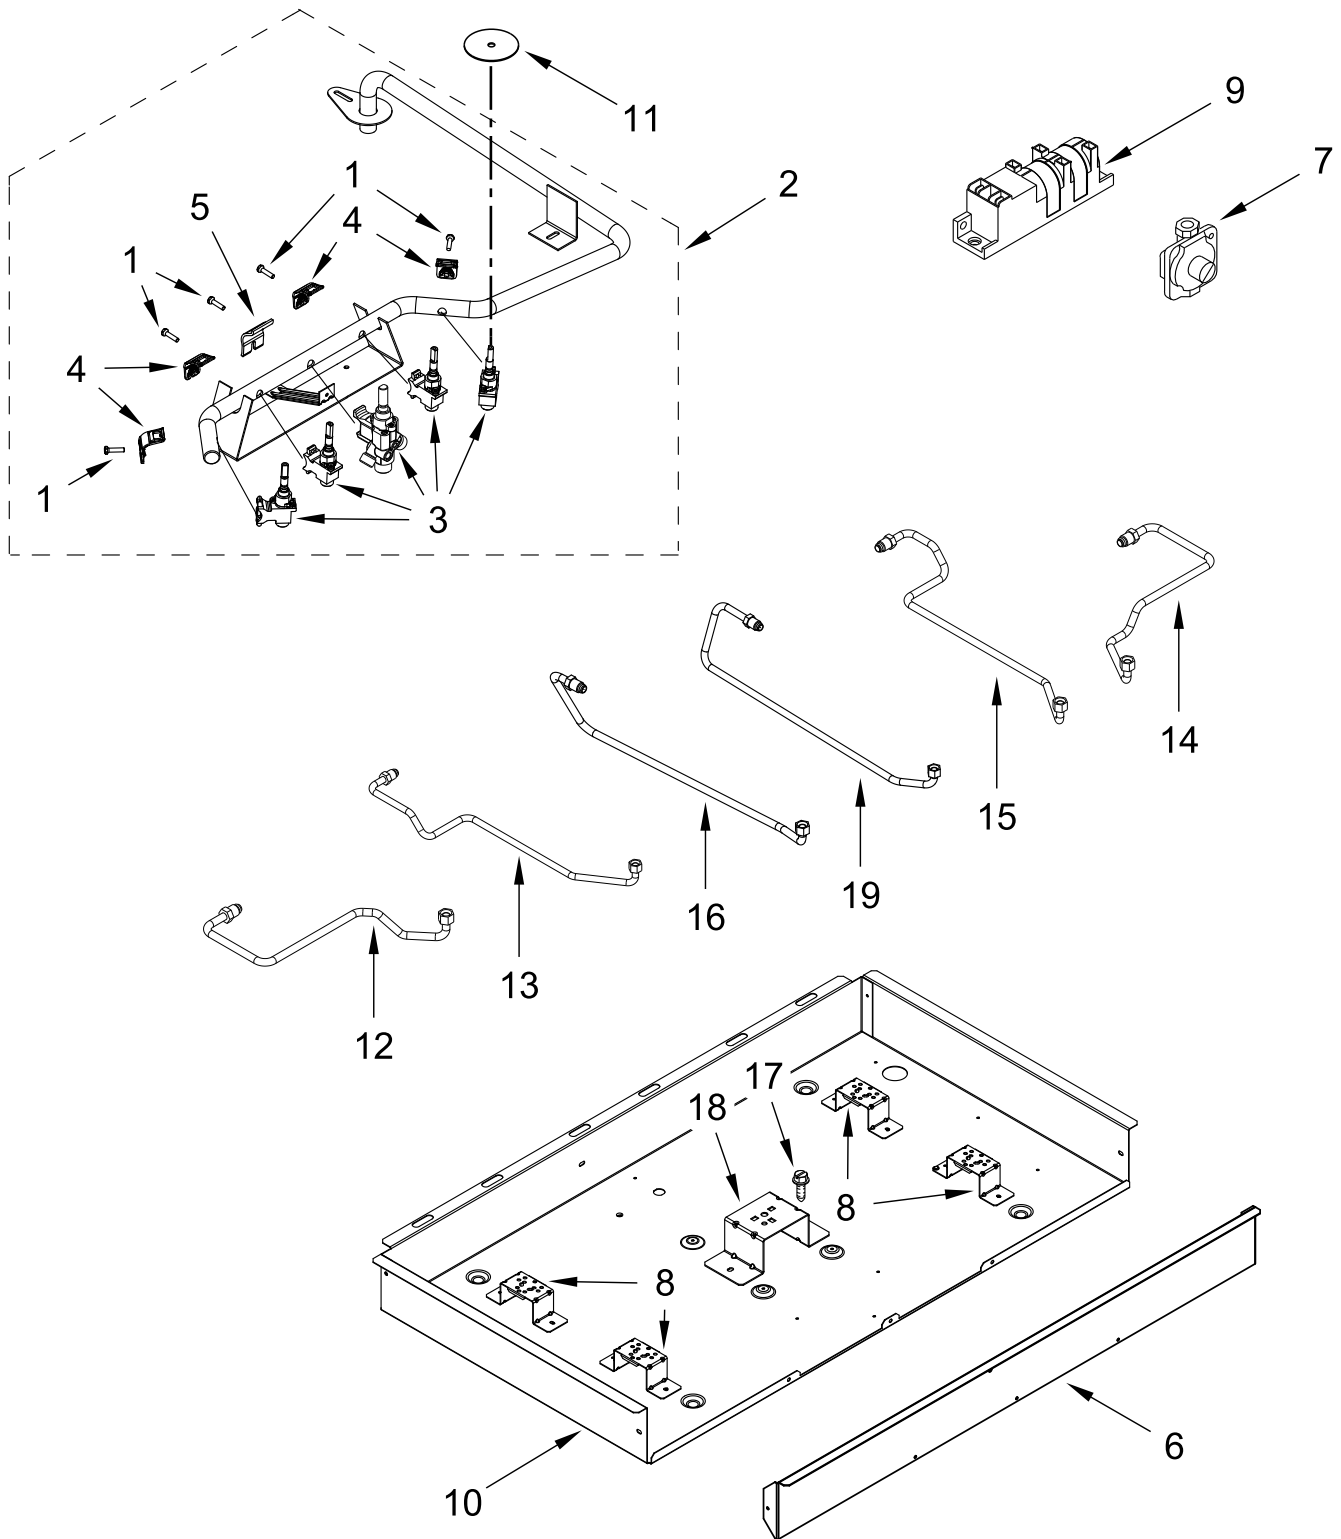

BURNER BOX, GAS VALVES AND SWITCH PARTS