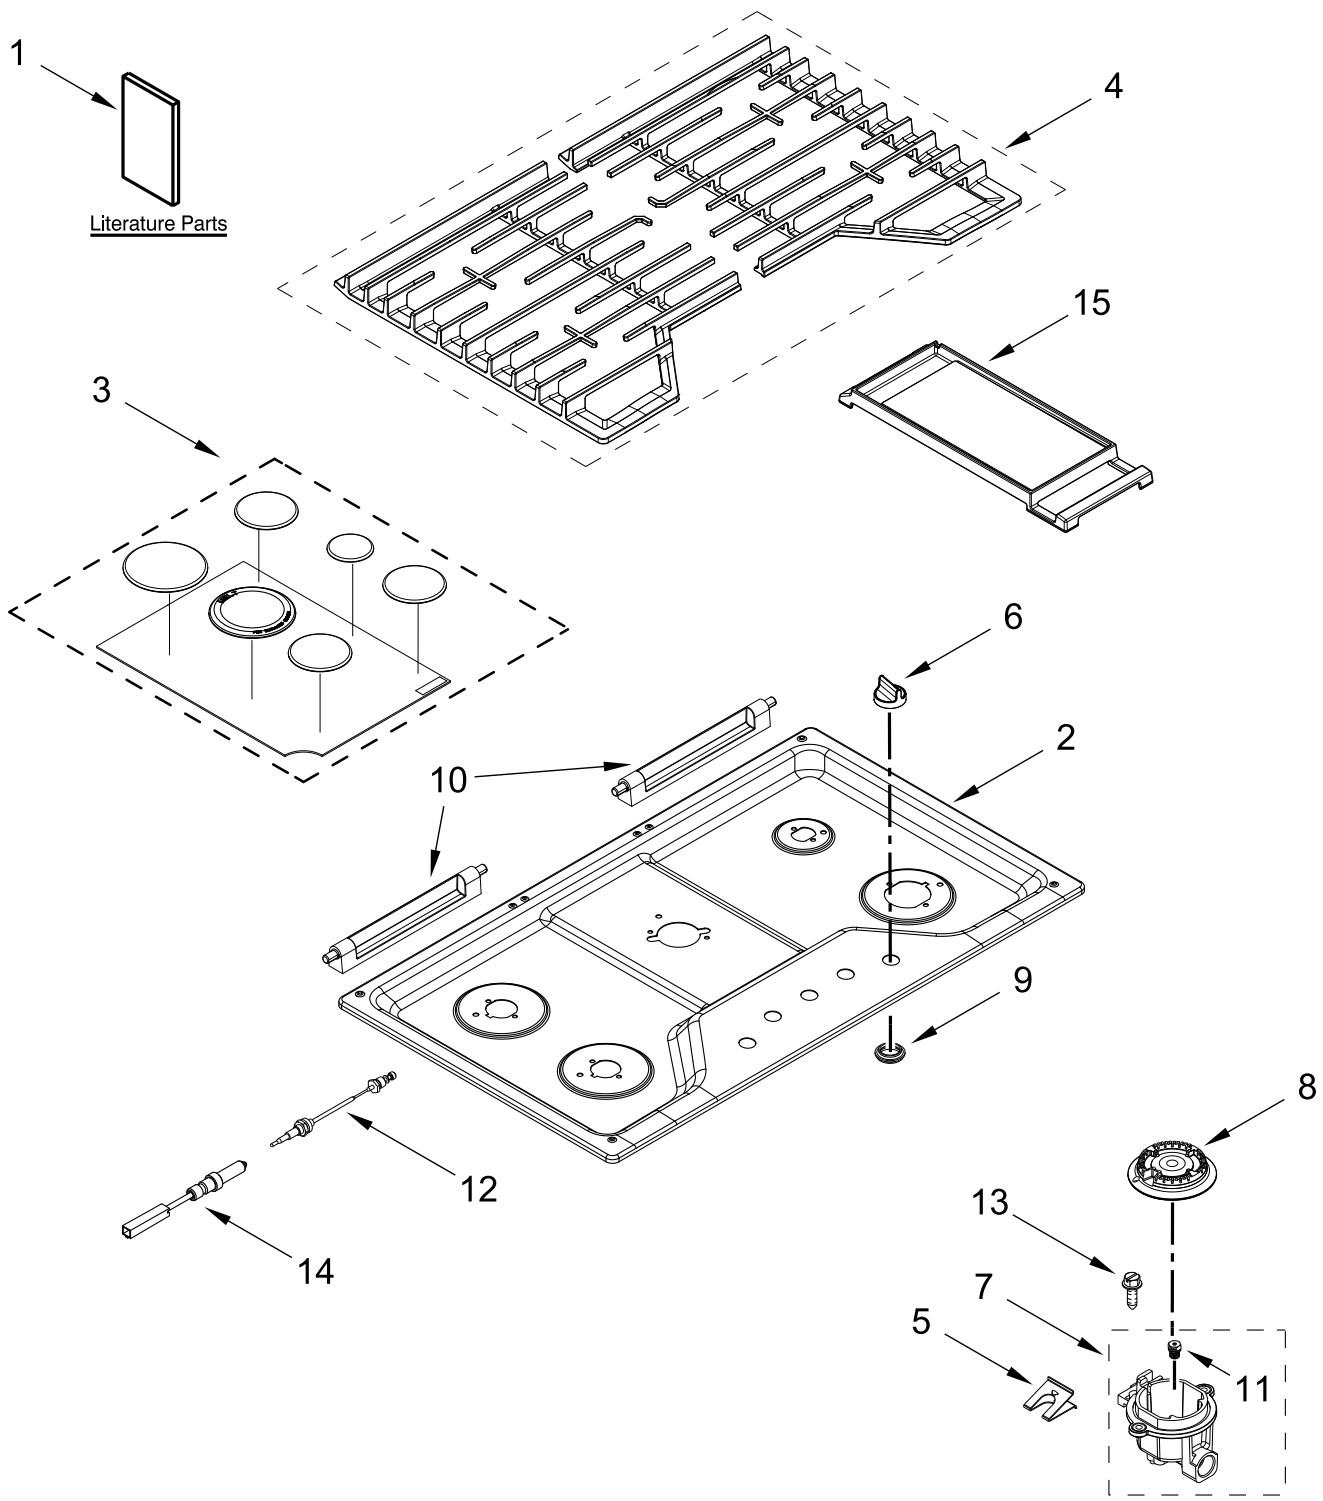

30" 5 BURNER GAS COOKTOP

MODELS:

WCG97US0HS00 (Stainless)

COOKTOP, BURNER AND GRATE PARTS

COOKTOP, BURNER AND GRATE PARTS

<u>Illus. No.</u>	<u>Part No.</u>	<u>Description</u>	<u>Illus. No.</u>	<u>Part No.</u>	<u>Description</u>	<u>Illus. No.</u>	<u>Part No.</u>	<u>Description</u>
1		Literature Parts	8	8286814	Head, Burner (Left Front, Left Rear, & Right Front)	15	W10685483	Griddle FOLLOWING PARTS NOT ILLUSTRATED
	W11116971	Instructions, Installation						
	W10672375	Instructions, Undercounter Install		8286813	Head, Burner (Right Rear)		W10868533	Harness, Main
	W11120470	Guide, Use & Care		W10611434	Head, Burner (Center)		W10392003	Cord, Power
	W11168236	Instructions, LP Conversion	9		Grommet		W10132200	Relief, Strain
2		Cooktop		W10625915	Black		313438	Clip, Harness
	W11131860	Stainless	10	W10826075	Rear, Hinge-Grate (Stainless Model Only)		W11173306	Kit, LP Conversion
3		Kit, Burner Cap					3801F935-51	Bracket, Tie Down
	W10613386	Black	11	W10151347	Orifice (Left Front, Left Rear, Right Front)		7101P062-60	Screw (Used for Tie Down Bracket)
4		Kit, Grate					9760045	Seal, Foam
	W11047085	Black		W10652711	Orifice (Right Rear)		8270P188-60	Tape, Foam
5	8286863	Spring, Electrode		W10672111	Orifice (1.65MM) (Center, Main)			
6		Knobs, Cooktop		W10151362	Orifice (Center, Simmer)			
	W11084624	Stainless	12	W10541842	Wiring, Electrode (Left Front, Right Front)			
7	W10613381	Holder, Orifice (10K) (Left Front, Left Rear, Right Front)		W10541843	Wiring, Electrode (Left Rear, Right Rear)			
	W10594399	Holder, Orifice (5K) (Right Rear)	13	W10758282	Screw			
	W11168367	Holder, Orifice Stack (17K) (Center)	14	W10763330	Electrode, Stack (Center)			